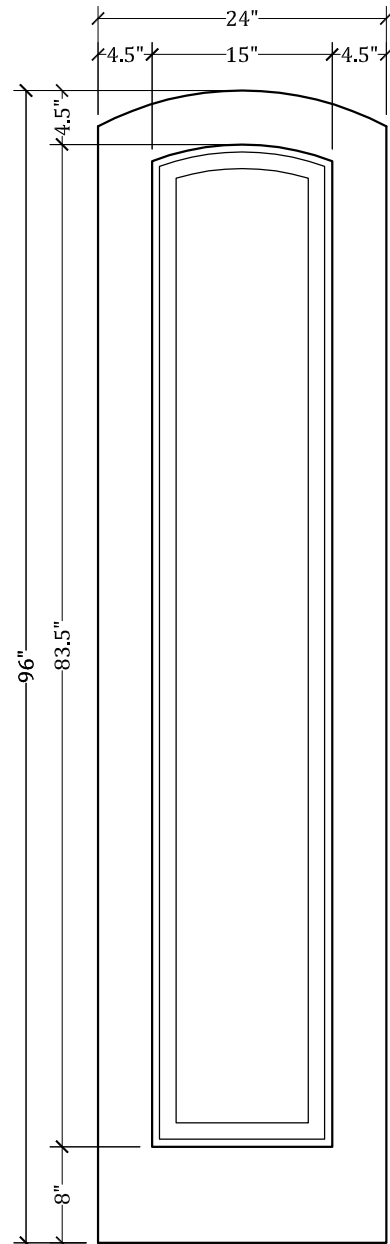

UPSTATE DOOR

FINE DOOR SOLUTIONS... ONE SOURCE

*Layout 1000.2 Full Panel
(Arched Top/Arched Panel)*

Minimum Width Available is 16" for this Layout

Distinctive Exterior Standard Stiles/Top Rail Are 5-1/2"

*Please View Our Specification Section to View Our Sizing Parameters
for Our Classics Line.*

For more assistance, please contact one of our customer service representatives
1-800-570-8283

sales@upstatedoor.com

www.upstatedoor.com