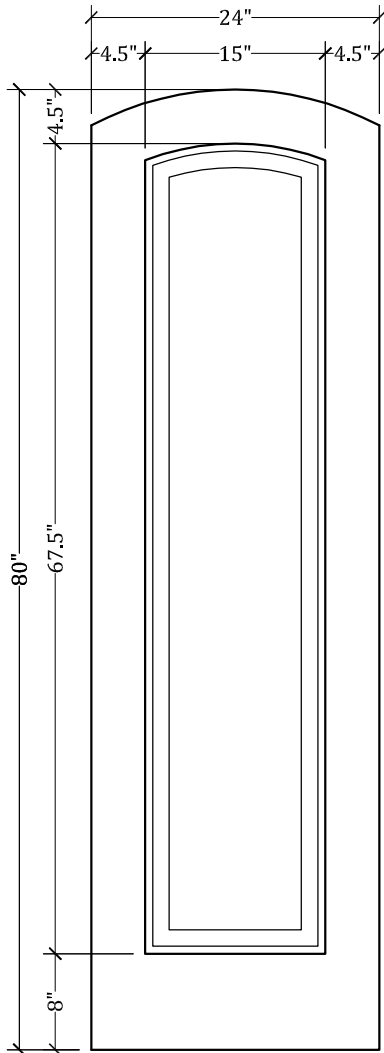

UPSTATE DOOR

FINE DOOR SOLUTIONS... ONE SOURCE

*Layout 1000.2 Full Panel
(Arched Top/Arched Panel)*

Minimum Width Available is 16" for this Layout

Distinctive Exterior Standard Stiles/Top Rail Are 5-1/2"

*Please View Our Specification Section to View Our Sizing Parameters
for Our Classics Line.*

For more assistance, please contact one of our customer service representatives
1-800-570-8283

sales@upstatedoor.com

www.upstatedoor.com