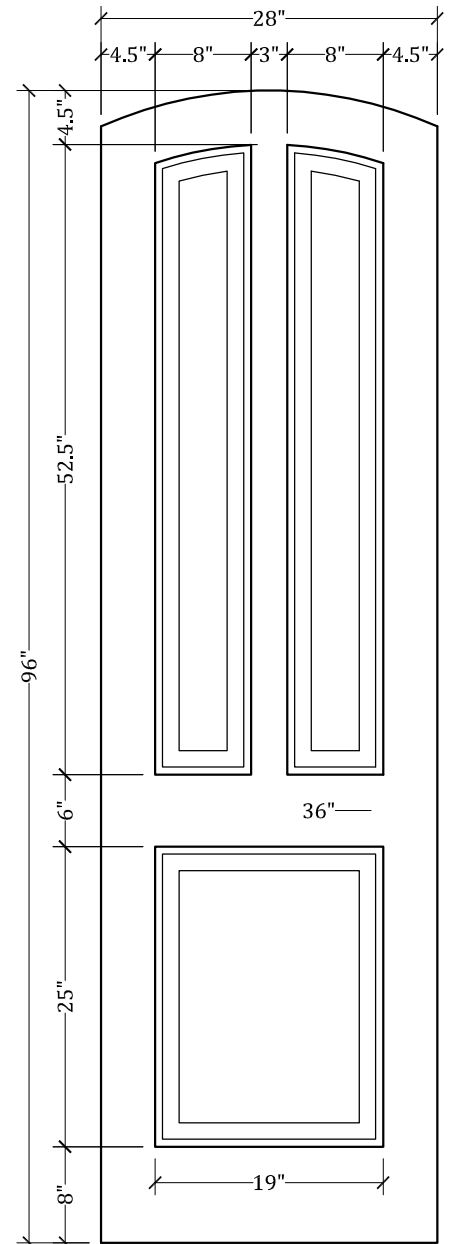

UPSTATE DOOR

FINE DOOR SOLUTIONS... ONE SOURCE

*Layout 1190.2 Three Panel
(Arched Top/Arched Panel)*

Minimum Width Available is 24" for this Layout

Distinctive Exterior Standard Stiles/Top Rail Are 5-1/2"

*Please View Our Specification Section to View Our Sizing Parameters
for Our Classics Line.*

1-800-570-8283

sales@upstatedoor.com

www.upstatedoor.com