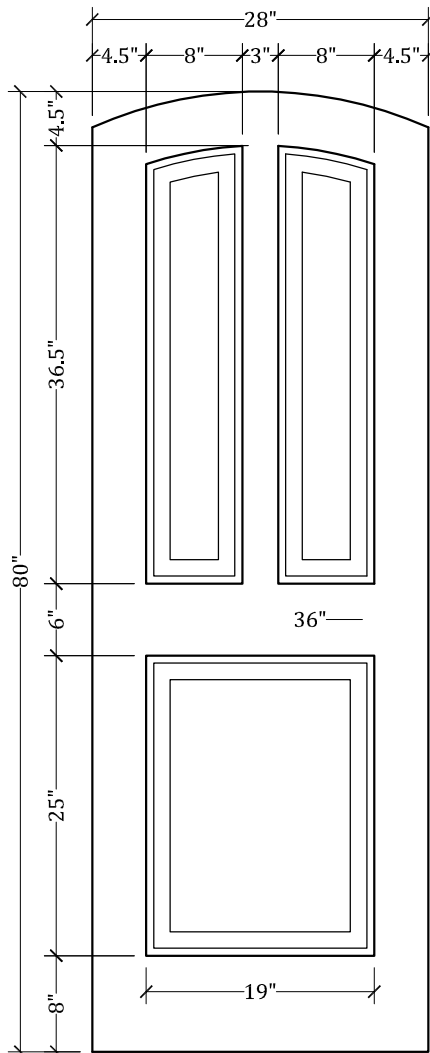

UPSTATE DOOR

FINE DOOR SOLUTIONS... ONE SOURCE

*Layout 1190.2 Three Panel
(Arched Top/Arched Panel)*

Minimum Width Available is 24" for this Layout

Distinctive Exterior Standard Stiles/Top Rail Are 5-1/2"

*Please View Our Specification Section to View Our Sizing Parameters
for Our Classics Line.*

1-800-570-8283

sales@upstatedoor.com

www.upstatedoor.com