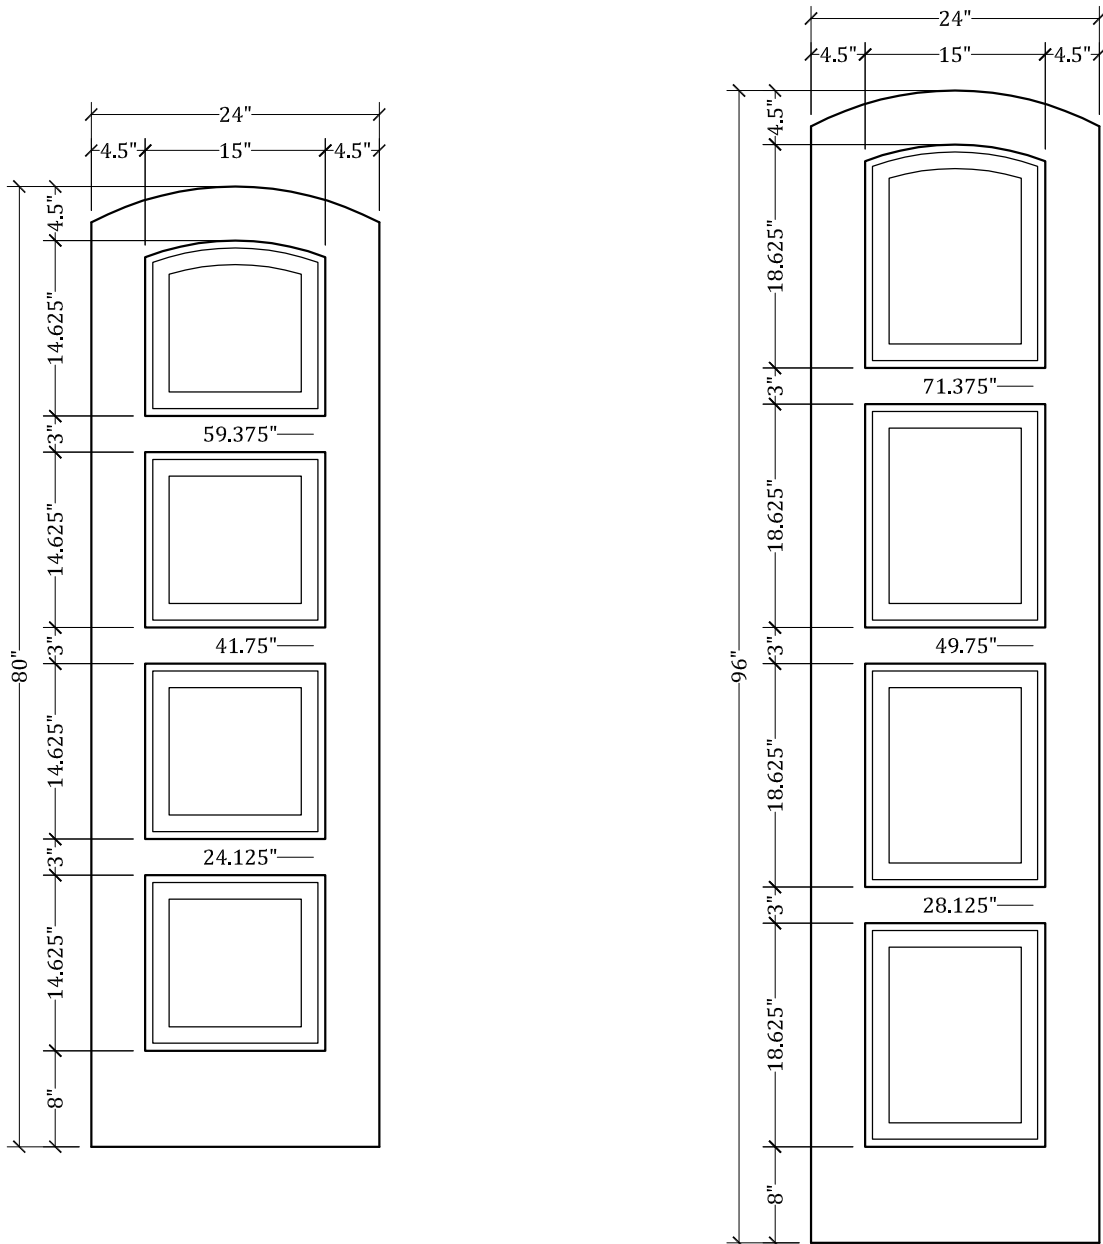

UPSTATE DOOR

FINE DOOR SOLUTIONS... ONE SOURCE

*Layout 1330.2 Four Panel
(Arched Top/Arched Panel)*

Minimum Width Available is 16" for this Layout

Distinctive Exterior Standard Stiles/Top Rail Are 5-1/2"

*Please View Our Specification Section to View Our Sizing Parameters
for Our Classics Line.*