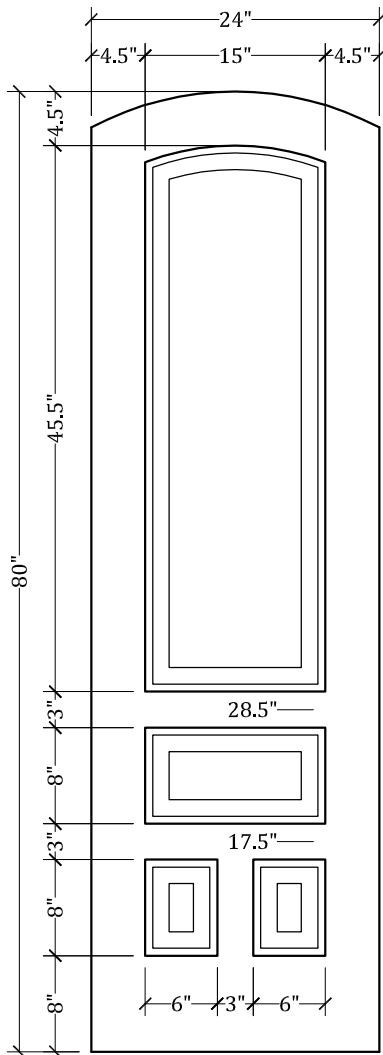

UPSTATE DOOR

FINE DOOR SOLUTIONS... ONE SOURCE

*Layout 1340.2 Four Panel
(Arched Top/Arched Panel)*

Minimum Width Available is 24" for this Layout

Distinctive Exterior Standard Stiles/Top Rail Are 5-1/2"

*Please View Our Specification Section to View Our Sizing Parameters
for Our Classics Line.*