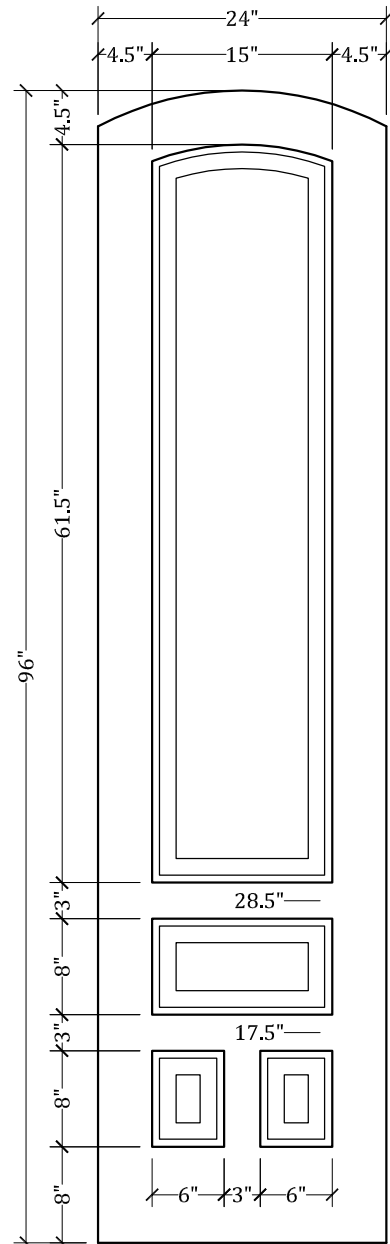

UPSTATE DOOR

FINE DOOR SOLUTIONS... ONE SOURCE

*Layout 1340.2 Four Panel
(Arched Top/Arched Panel)*

Minimum Width Available is 24" for this Layout

Distinctive Exterior Standard Stiles/Top Rail Are 5-1/2"

*Please View Our Specification Section to View Our Sizing Parameters
for Our Classics Line.*