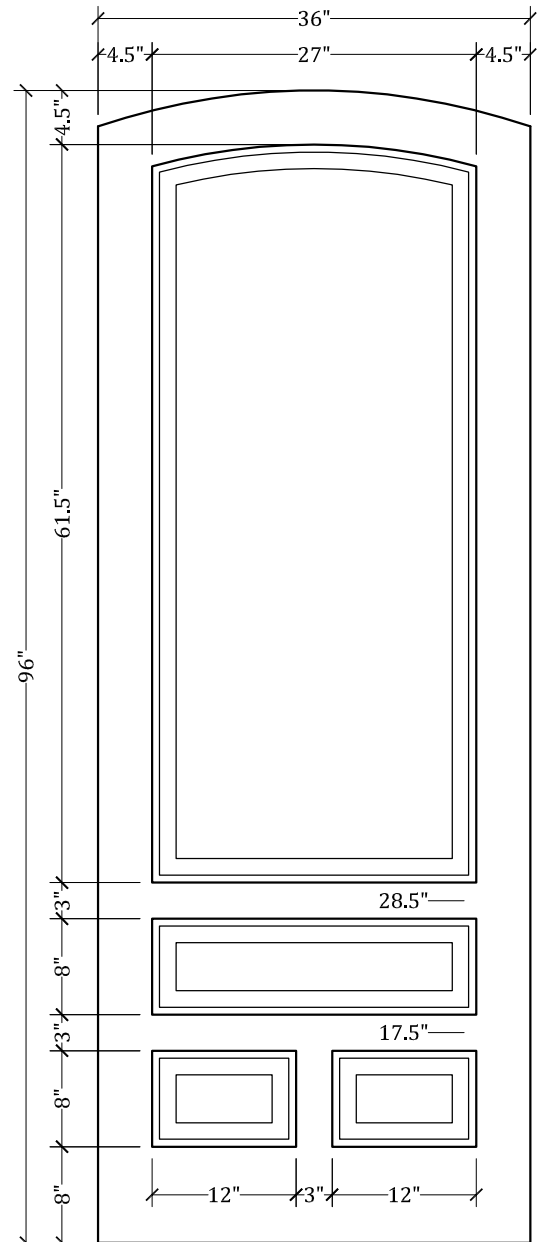

UPSTATE DOOR

FINE DOOR SOLUTIONS... ONE SOURCE

*Layout 1340.2 Four Panel
(Arched Top/Arched Panel)*

Minimum Width Available is 24" for this Layout

Distinctive Exterior Standard Stiles/Top Rail Are 5-1/2"

*Please View Our Specification Section to View Our Sizing Parameters
for Our Classics Line.*