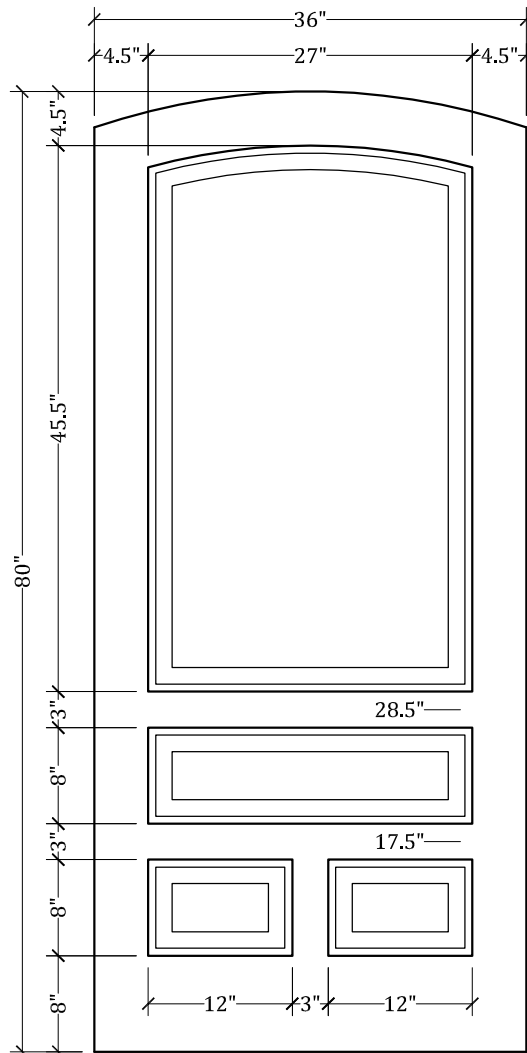

UPSTATE DOOR

FINE DOOR SOLUTIONS... ONE SOURCE

*Layout 1340.2 Four Panel
(Arched Top/Arched Panel)*

Minimum Width Available is 24" for this Layout

Distinctive Exterior Standard Stiles/Top Rail Are 5-1/2"

*Please View Our Specification Section to View Our Sizing Parameters
for Our Classics Line.*