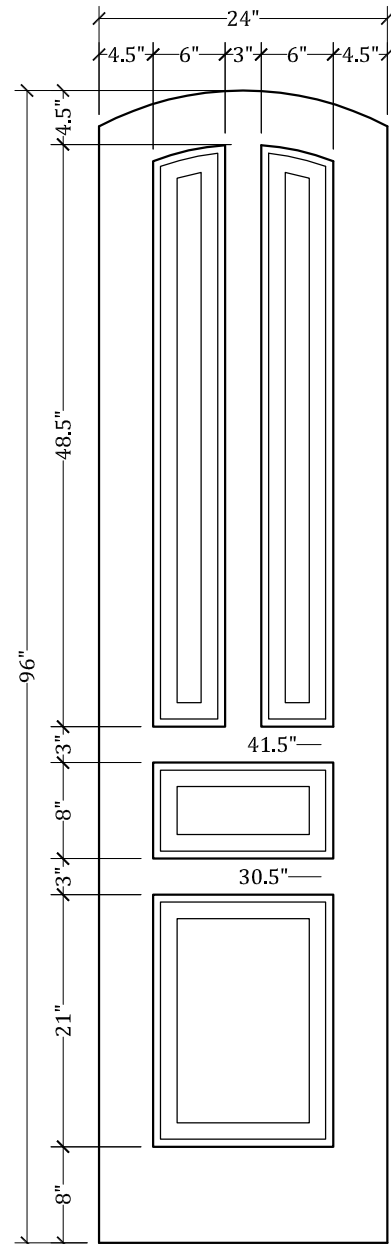

UPSTATE DOOR

FINE DOOR SOLUTIONS... ONE SOURCE

*Layout 1360.2 Four Panel
(Arched Top/Arched Panel)*

Minimum Width Available is 24" for this Layout

Distinctive Exterior Standard Stiles/Top Rail Are 5-1/2"

*Please View Our Specification Section to View Our Sizing Parameters
for Our Classics Line.*