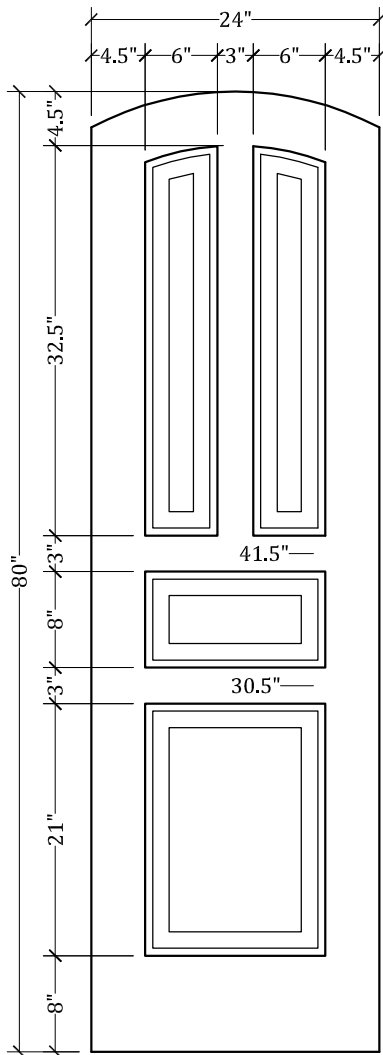

UPSTATE DOOR

FINE DOOR SOLUTIONS... ONE SOURCE

*Layout 1360.2 Four Panel
(Arched Top/Arched Panel)*

Minimum Width Available is 24" for this Layout

Distinctive Exterior Standard Stiles/Top Rail Are 5-1/2"

*Please View Our Specification Section to View Our Sizing Parameters
for Our Classics Line.*