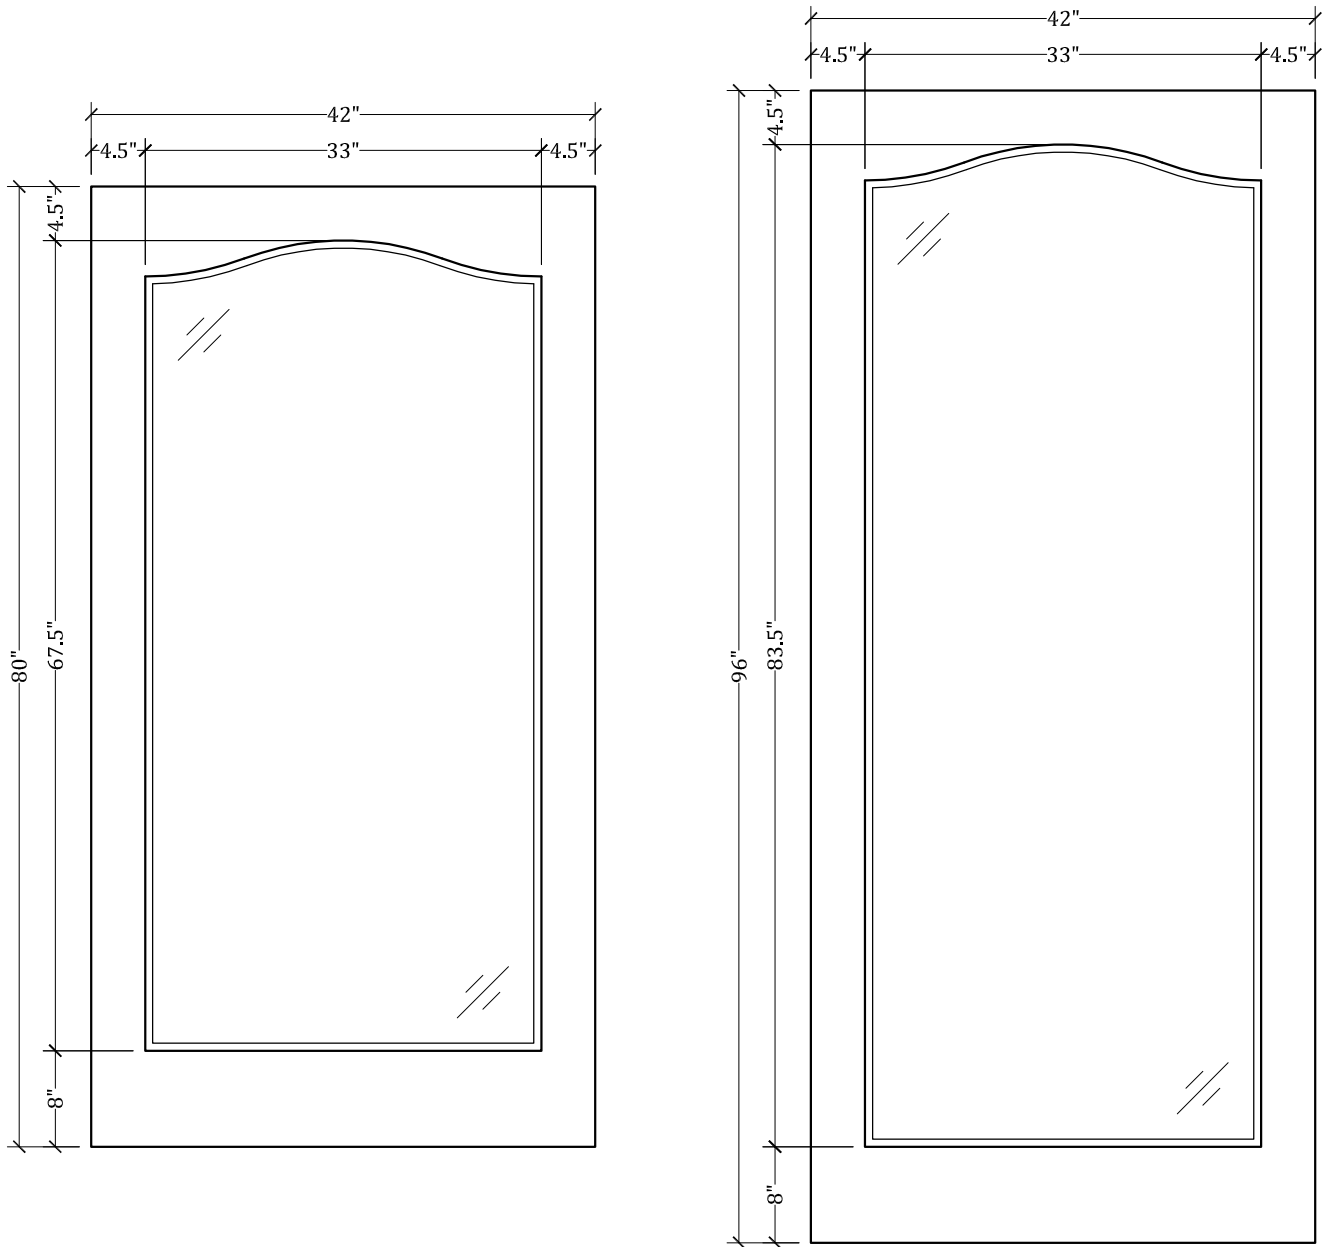

UPSTATE DOOR

FINE DOOR SOLUTIONS... ONE SOURCE

*Layout 2000.5 Full Lite
(Square Top/French Curve
Glass)*

Minimum Width Available is 20" for this Layout

Distinctive Exterior Standard Stiles/Top Rail Are 5-1/2"

*Please View Our Specification Section to View Our Sizing Parameters
for Our Classics Line.*

For more assistance, please contact one of our customer service representatives
1-800-570-8283

sales@upstatedoor.com

www.upstatedoor.com