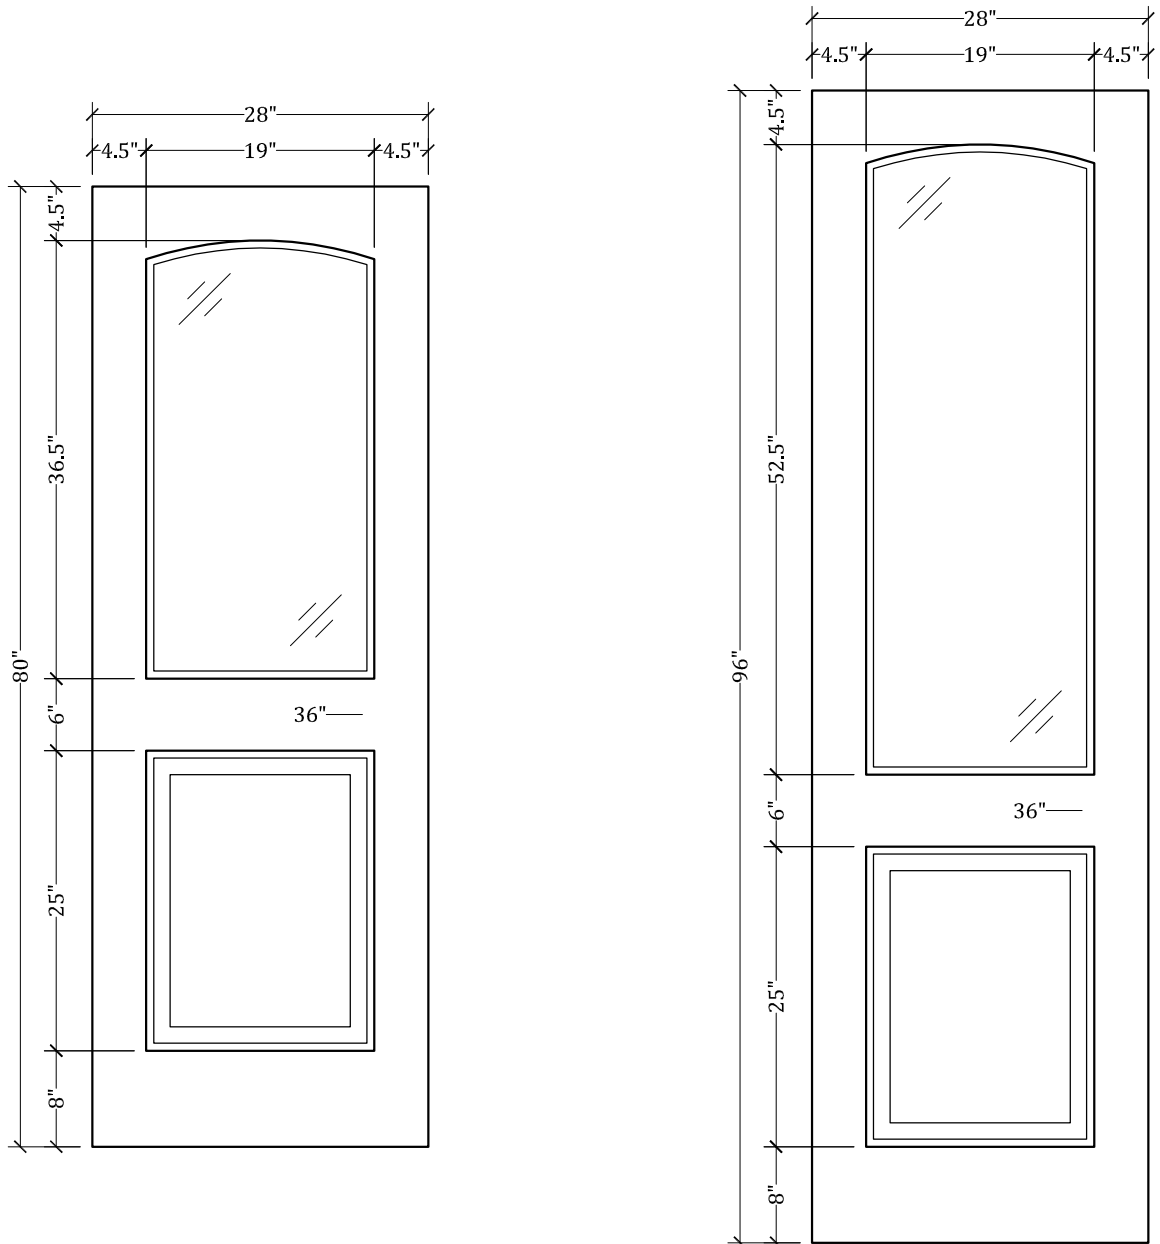

UPSTATE DOOR

FINE DOOR SOLUTIONS... ONE SOURCE

Layout 2050.1 Full Lite/One Panel
(Square Top/Arched Glass)

Minimum Width Available is 16" for this Layout

Distinctive Exterior Standard Stiles/Top Rail Are 5-1/2"

*Please View Our Specification Section to View Our Sizing Parameters
for Our Classics Line.*

1-800-570-8283

sales@upstatedoor.com

www.upstatedoor.com