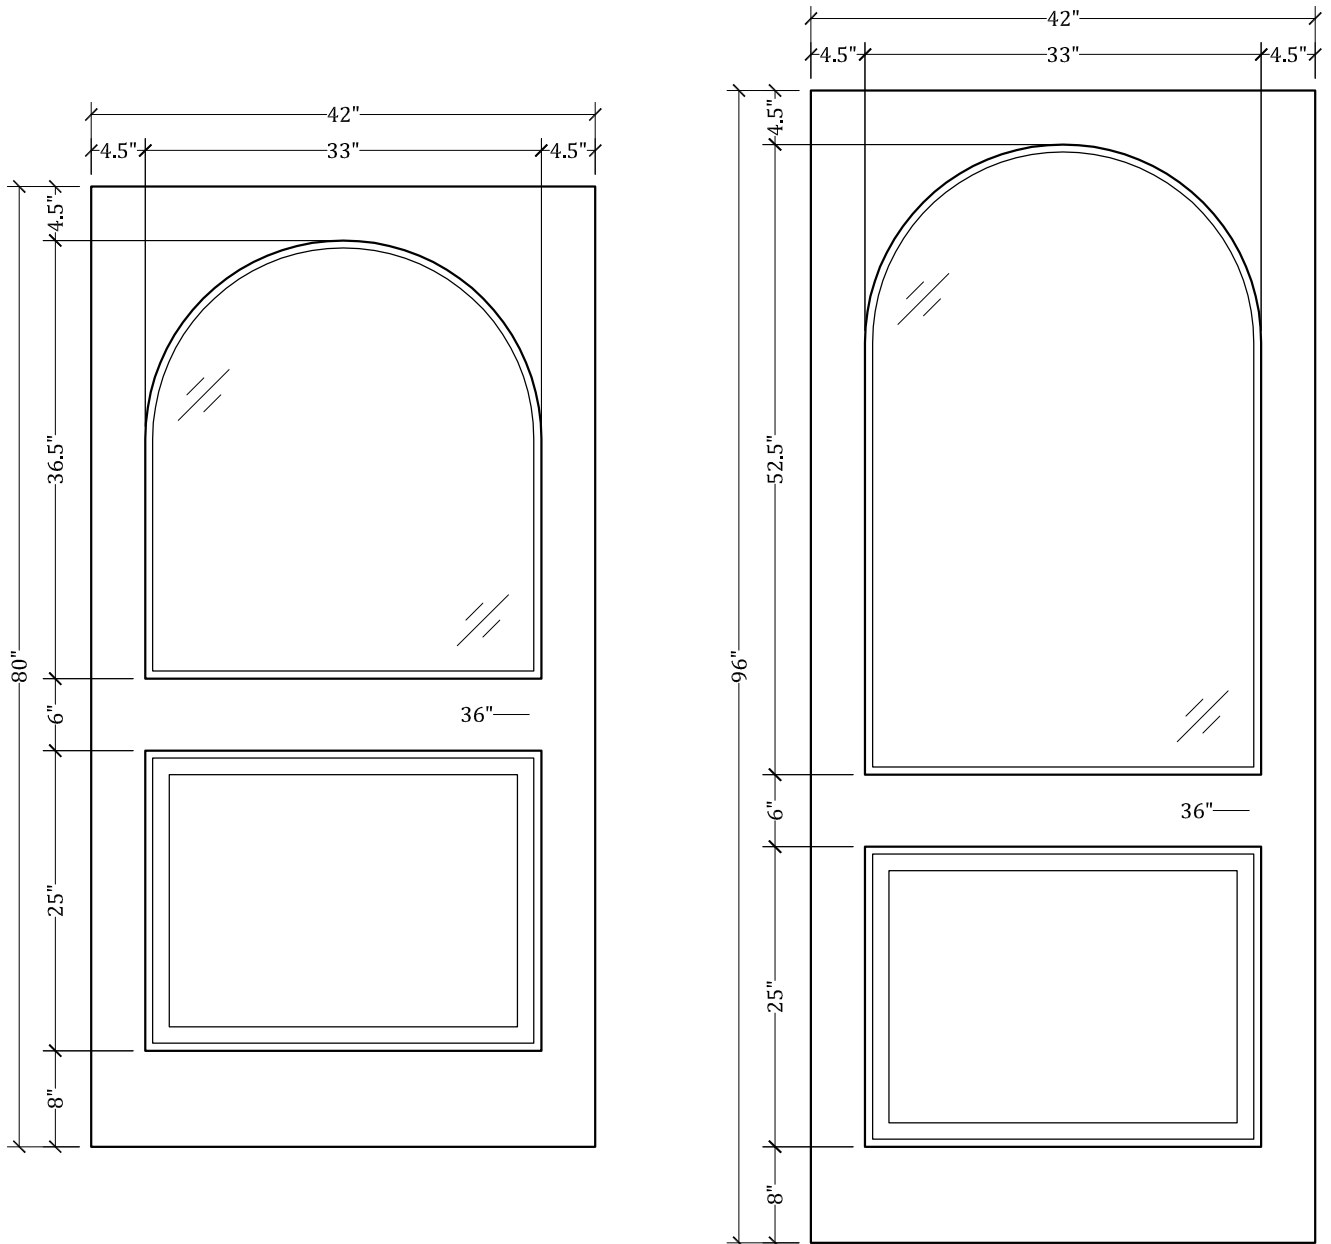

UPSTATE DOOR

FINE DOOR SOLUTIONS... ONE SOURCE

Layout 2050.3 Full Lite/One Panel
(Square Top/Round Glass)

Minimum Width Available is 16" for this Layout

Distinctive Exterior Standard Stiles/Top Rail Are 5-1/2"

*Please View Our Specification Section to View Our Sizing Parameters
for Our Classics Line.*

1-800-570-8283

sales@upstatedoor.com

www.upstatedoor.com