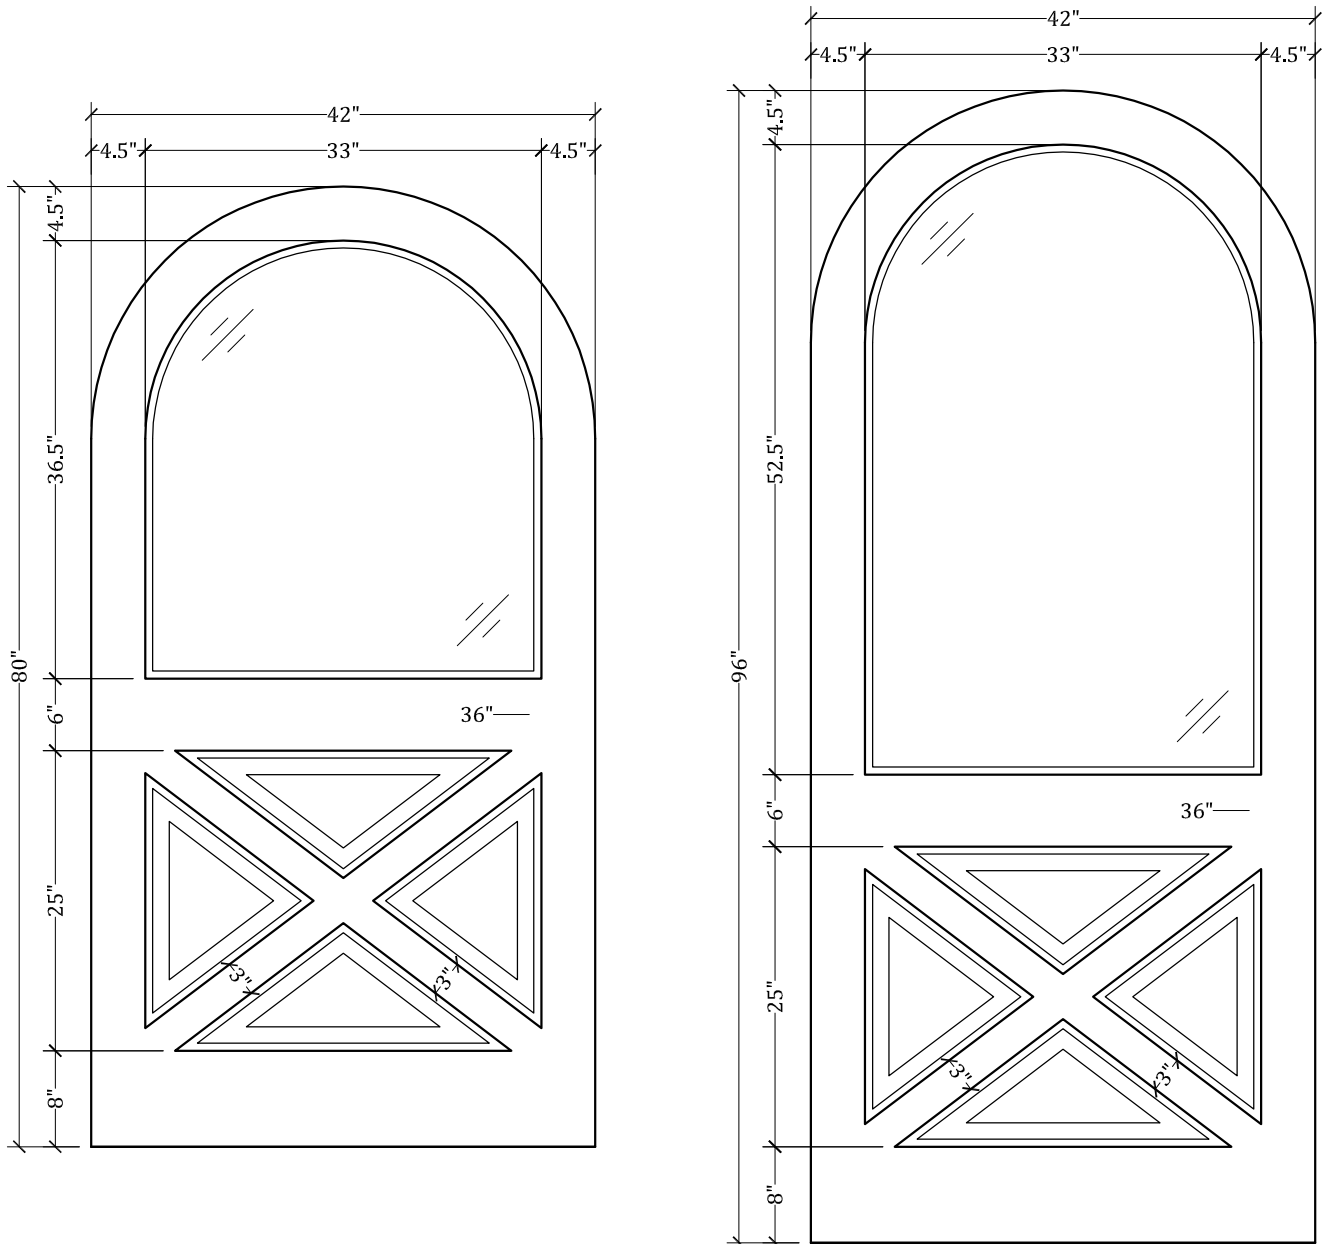

UPSTATE DOOR

FINE DOOR SOLUTIONS... ONE SOURCE

Layout 2080.4 Full Lite/One
Panel w/ Crossbucks
(Round Top/Round Glass)

Minimum Width Available is 24" for this Layout

Distinctive Exterior Standard Stiles/Top Rail Are 5-1/2"

*Please View Our Specification Section to View Our Sizing Parameters
for Our Classics Line.*

1-800-570-8283

sales@upstatedoor.com

www.upstatedoor.com