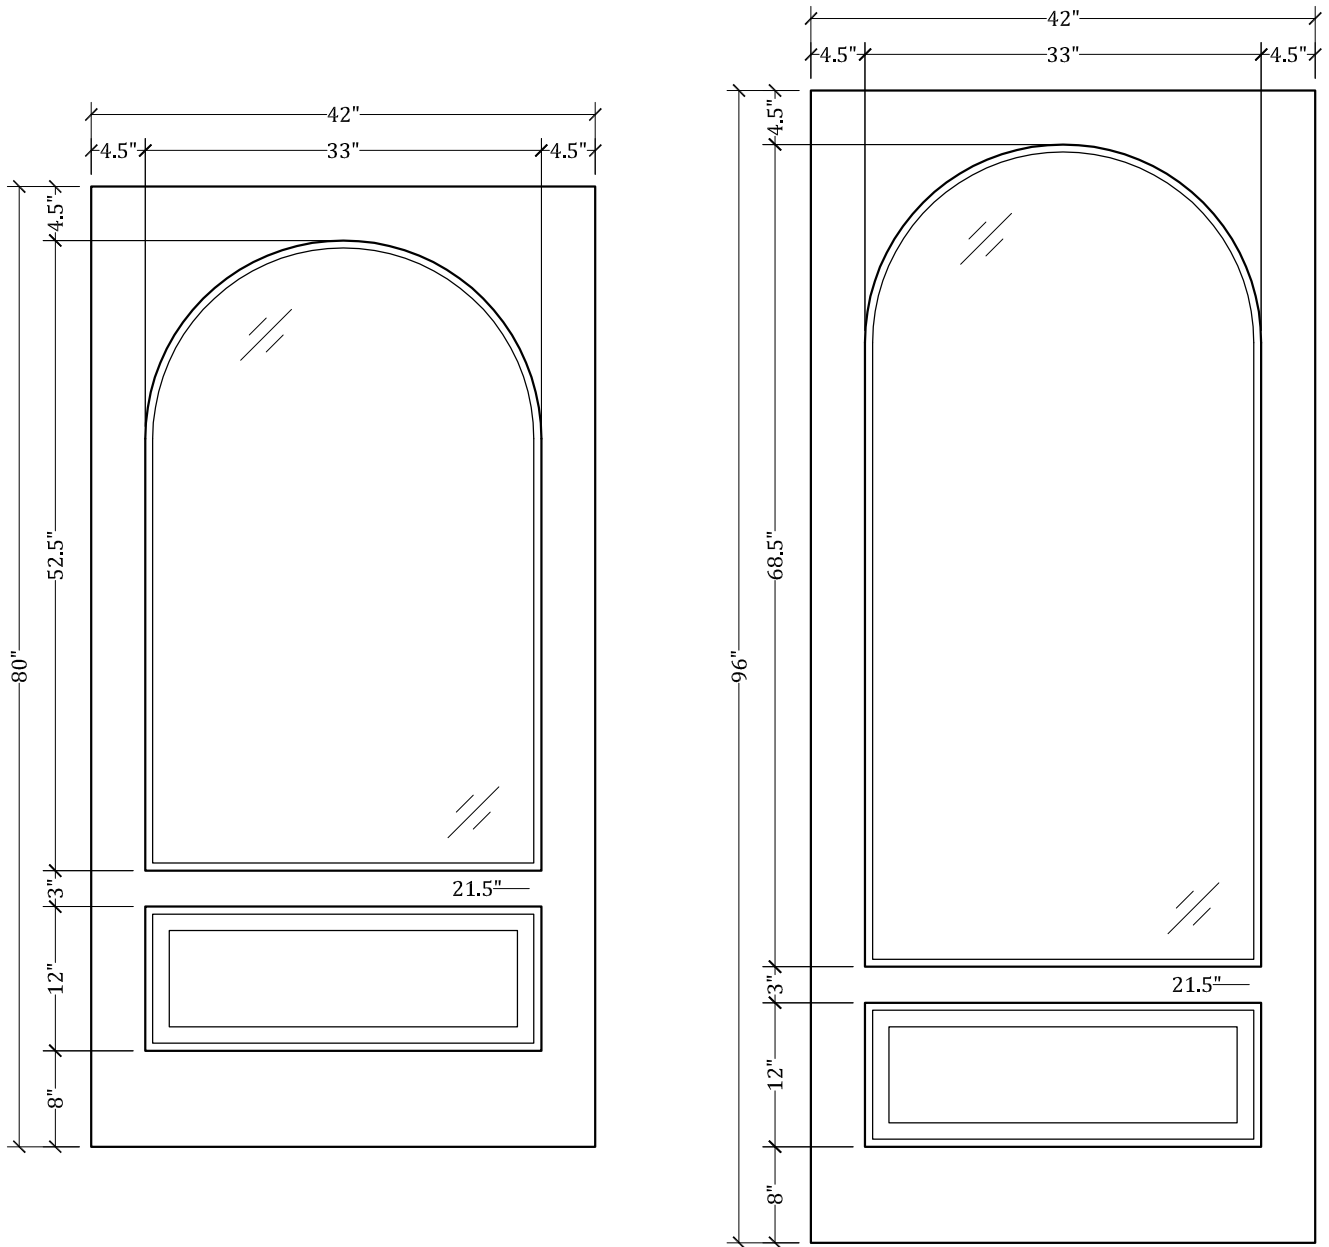

UPSTATE DOOR

FINE DOOR SOLUTIONS... ONE SOURCE

Layout 2090.3 Full Lite/One Panel
(Square Top/Round Glass)

Minimum Width Available is 16" for this Layout

Distinctive Exterior Standard Stiles/Top Rail Are 5-1/2"

*Please View Our Specification Section to View Our Sizing Parameters
for Our Classics Line.*

1-800-570-8283

sales@upstatedoor.com

www.upstatedoor.com