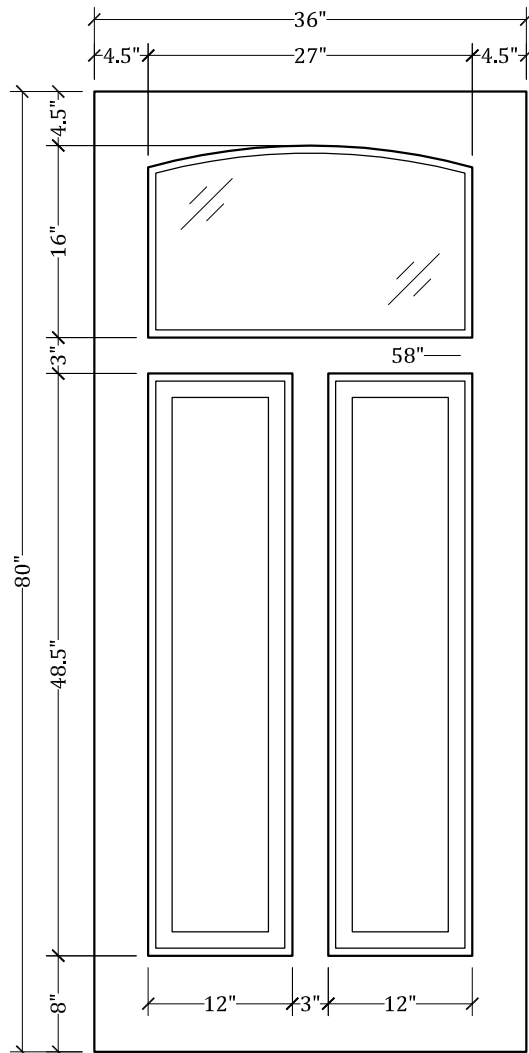

UPSTATE DOOR

FINE DOOR SOLUTIONS... ONE SOURCE

Layout 2110.1 Full Lite/Two
Panel
(Square Top/Arched Glass)

Minimum Width Available is 24" for this Layout

Distinctive Exterior Standard Stiles/Top Rail Are 5-1/2"

*Please View Our Specification Section to View Our Sizing Parameters
for Our Classics Line.*

1-800-570-8283

sales@upstatedoor.com

www.upstatedoor.com