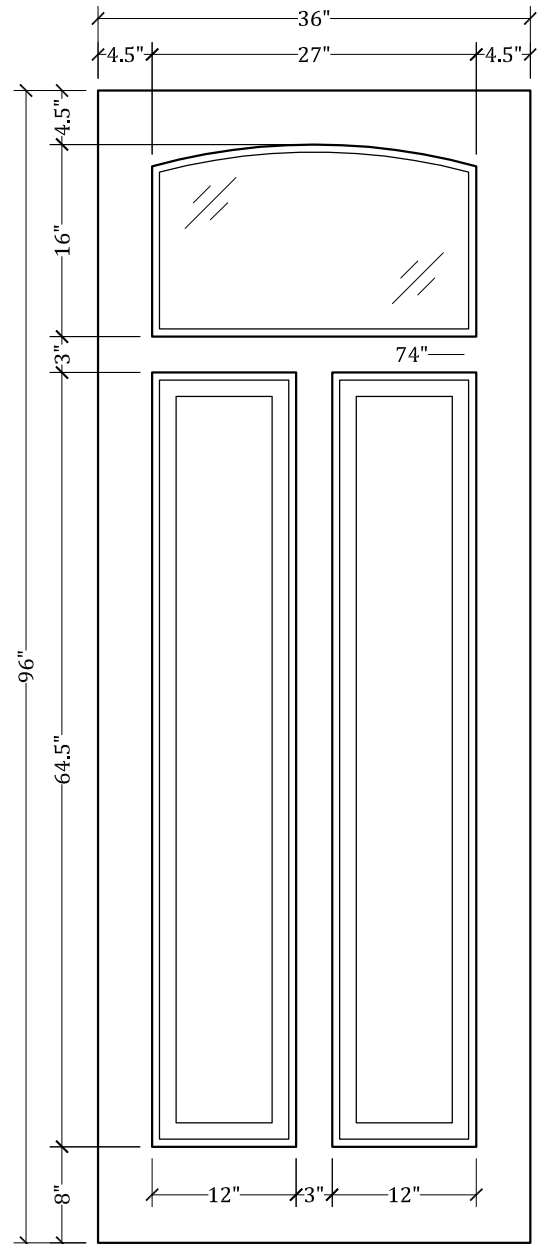

UPSTATE DOOR

FINE DOOR SOLUTIONS... ONE SOURCE

Layout 2110.1 Full Lite/Two
Panel
(Square Top/Arched Glass)

Minimum Width Available is 24" for this Layout

Distinctive Exterior Standard Stiles/Top Rail Are 5-1/2"

*Please View Our Specification Section to View Our Sizing Parameters
for Our Classics Line.*

1-800-570-8283

sales@upstatedoor.com

www.upstatedoor.com