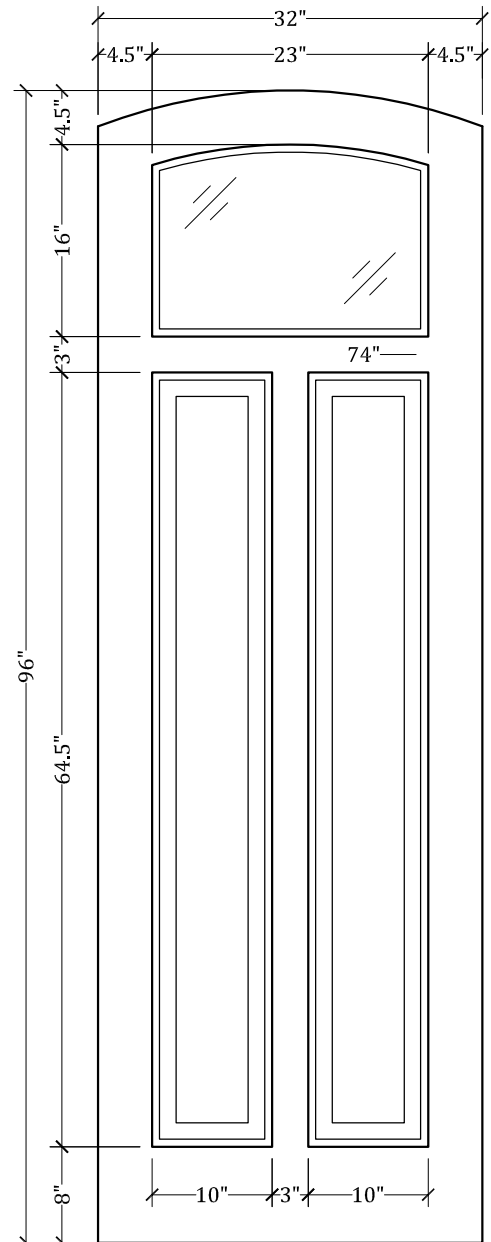

UPSTATE DOOR

FINE DOOR SOLUTIONS... ONE SOURCE

Layout 2110.2 Full Lite/Two
Panel
(Arched Top/Arched Glass)

Minimum Width Available is 24" for this Layout

Distinctive Exterior Standard Stiles/Top Rail Are 5-1/2"

*Please View Our Specification Section to View Our Sizing Parameters
for Our Classics Line.*

1-800-570-8283

sales@upstatedoor.com

www.upstatedoor.com