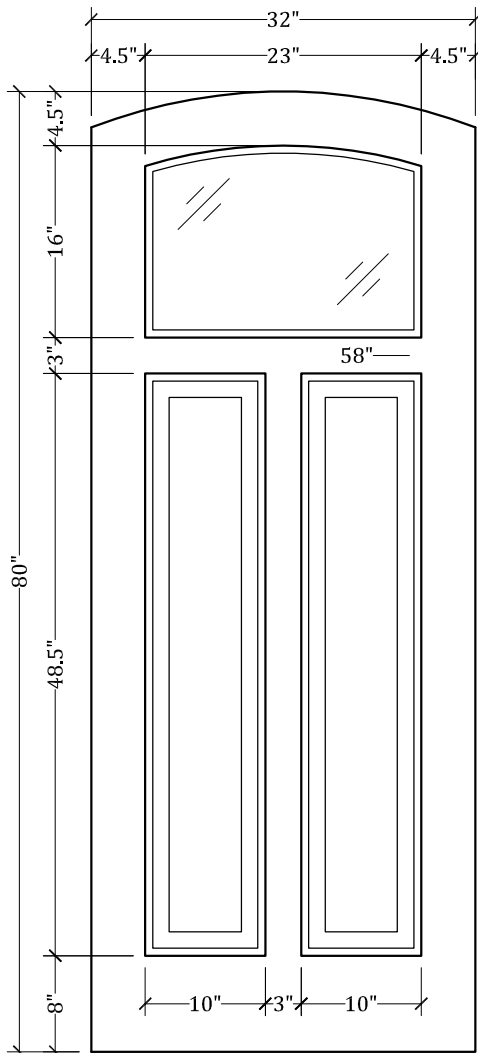

UPSTATE DOOR

FINE DOOR SOLUTIONS... ONE SOURCE

Layout 2110.2 Full Lite/Two
Panel
(Arched Top/Arched Glass)

Minimum Width Available is 24" for this Layout

Distinctive Exterior Standard Stiles/Top Rail Are 5-1/2"

*Please View Our Specification Section to View Our Sizing Parameters
for Our Classics Line.*

1-800-570-8283

sales@upstatedoor.com

www.upstatedoor.com