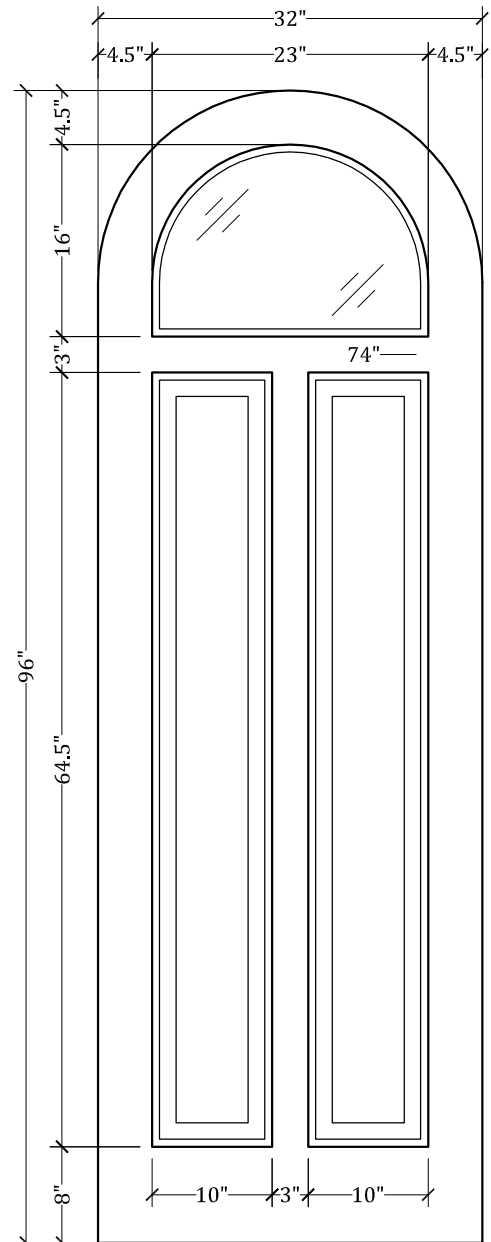

UPSTATE DOOR

FINE DOOR SOLUTIONS... ONE SOURCE

Layout 2110.4 Full Lite/Two
Panel
(Round Top/Round Glass)

Minimum Width Available is 24" for this Layout

Distinctive Exterior Standard Stiles/Top Rail Are 5-1/2"

*Please View Our Specification Section to View Our Sizing Parameters
for Our Classics Line.*

For more assistance, please contact one of our customer service representatives
1-800-570-8283

sales@upstatedoor.com

www.upstatedoor.com