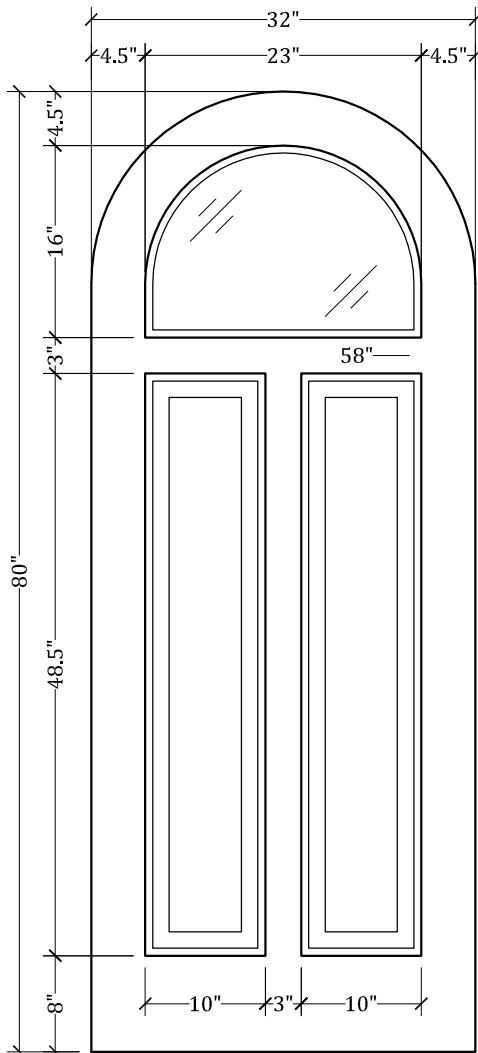

UPSTATE DOOR

FINE DOOR SOLUTIONS... ONE SOURCE

Layout 2110.4 Full Lite/Two
Panel
(Round Top/Round Glass)

Minimum Width Available is 24" for this Layout

Distinctive Exterior Standard Stiles/Top Rail Are 5-1/2"

*Please View Our Specification Section to View Our Sizing Parameters
for Our Classics Line.*

For more assistance, please contact one of our customer service representatives
1-800-570-8283

sales@upstatedoor.com

www.upstatedoor.com