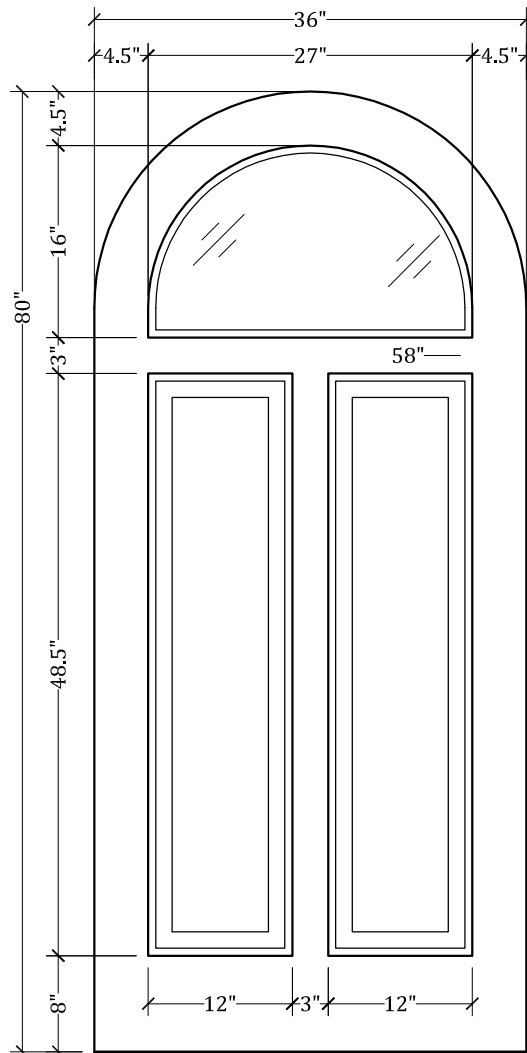

UPSTATE DOOR

FINE DOOR SOLUTIONS... ONE SOURCE

Layout 2110.4 Full Lite/Two
Panel
(Round Top/Round Glass)

Minimum Width Available is 24" for this Layout

Distinctive Exterior Standard Stiles/Top Rail Are 5-1/2"

*Please View Our Specification Section to View Our Sizing Parameters
for Our Classics Line.*

For more assistance, please contact one of our customer service representatives
1-800-570-8283

sales@upstatedoor.com

www.upstatedoor.com