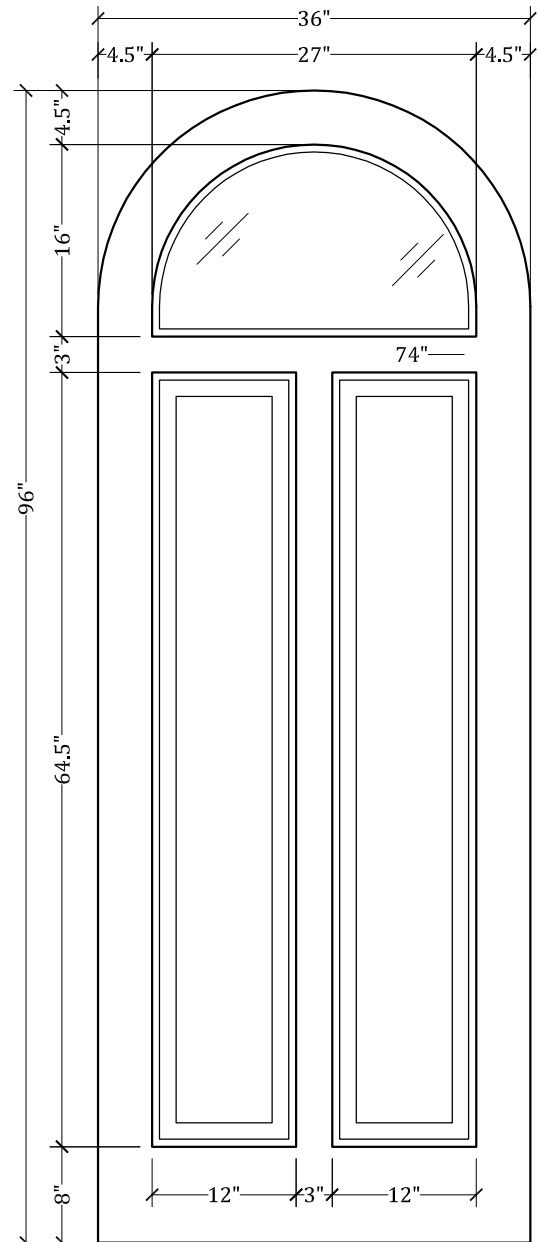

UPSTATE DOOR

FINE DOOR SOLUTIONS... ONE SOURCE

Layout 2110.4 Full Lite/Two
Panel
(Round Top/Round Glass)

Minimum Width Available is 24" for this Layout

Distinctive Exterior Standard Stiles/Top Rail Are 5-1/2"

*Please View Our Specification Section to View Our Sizing Parameters
for Our Classics Line.*

For more assistance, please contact one of our customer service representatives
1-800-570-8283

sales@upstatedoor.com

www.upstatedoor.com