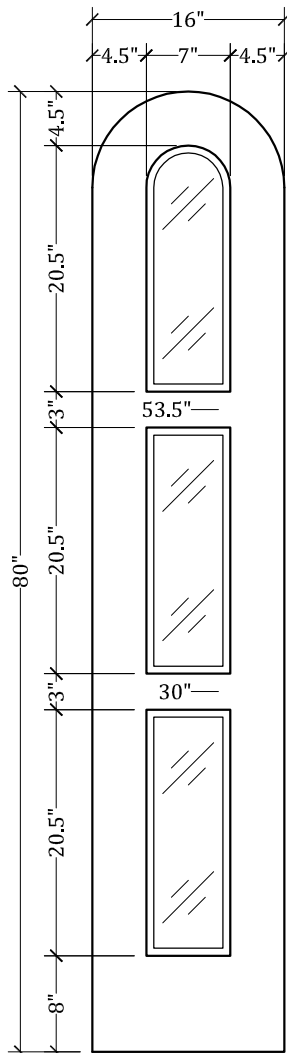

UPSTATE DOOR

FINE DOOR SOLUTIONS... ONE SOURCE

*Layout 2170.4 Three Lite
(Round Top/Round Glass)*

Minimum Width Available is 16" for this Layout

Distinctive Exterior Standard Stiles/Top Rail Are 5-1/2"

*Please View Our Specification Section to View Our Sizing Parameters
for Our Classics Line.*