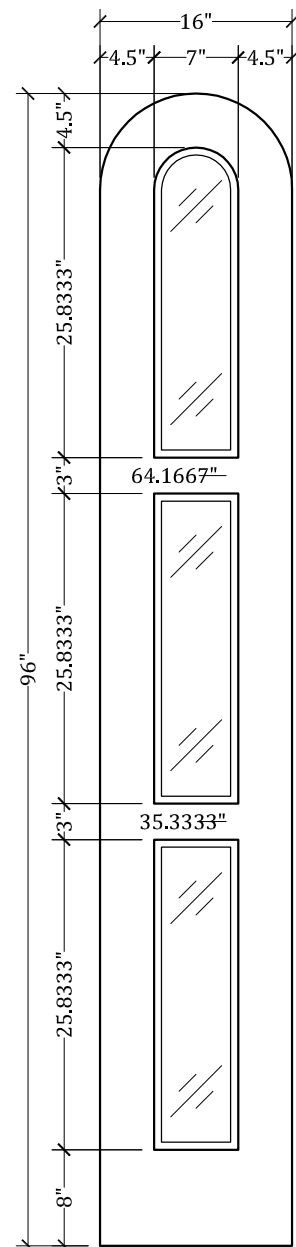

UPSTATE DOOR

FINE DOOR SOLUTIONS... ONE SOURCE

*Layout 2170.4 Three Lite
(Round Top/Round Glass)*

Minimum Width Available is 16" for this Layout

Distinctive Exterior Standard Stiles/Top Rail Are 5-1/2"

*Please View Our Specification Section to View Our Sizing Parameters
for Our Classics Line.*