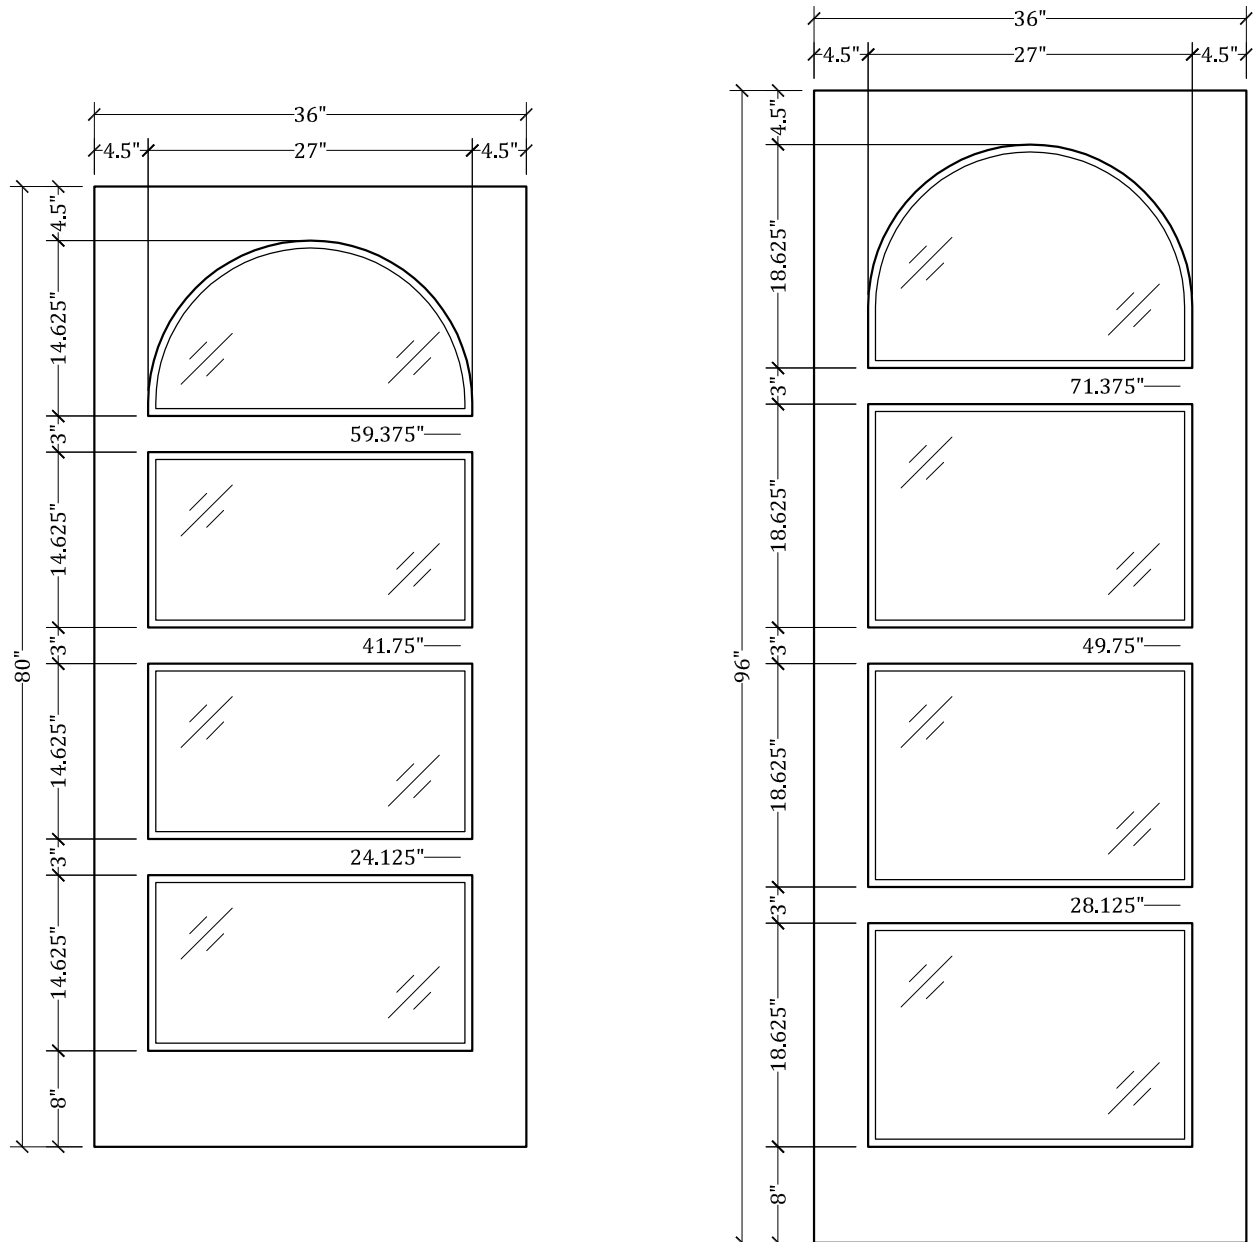

UPSTATE DOOR

FINE DOOR SOLUTIONS... ONE SOURCE

Layout 2190.3 Four Lite
(Square Top/Round Glass)

Minimum Width Available is 16" for this Layout

Distinctive Exterior Standard Stiles/Top Rail Are 5-1/2"

*Please View Our Specification Section to View Our Sizing Parameters
for Our Classics Line.*

1-800-570-8283

sales@upstatedoor.com

www.upstatedoor.com