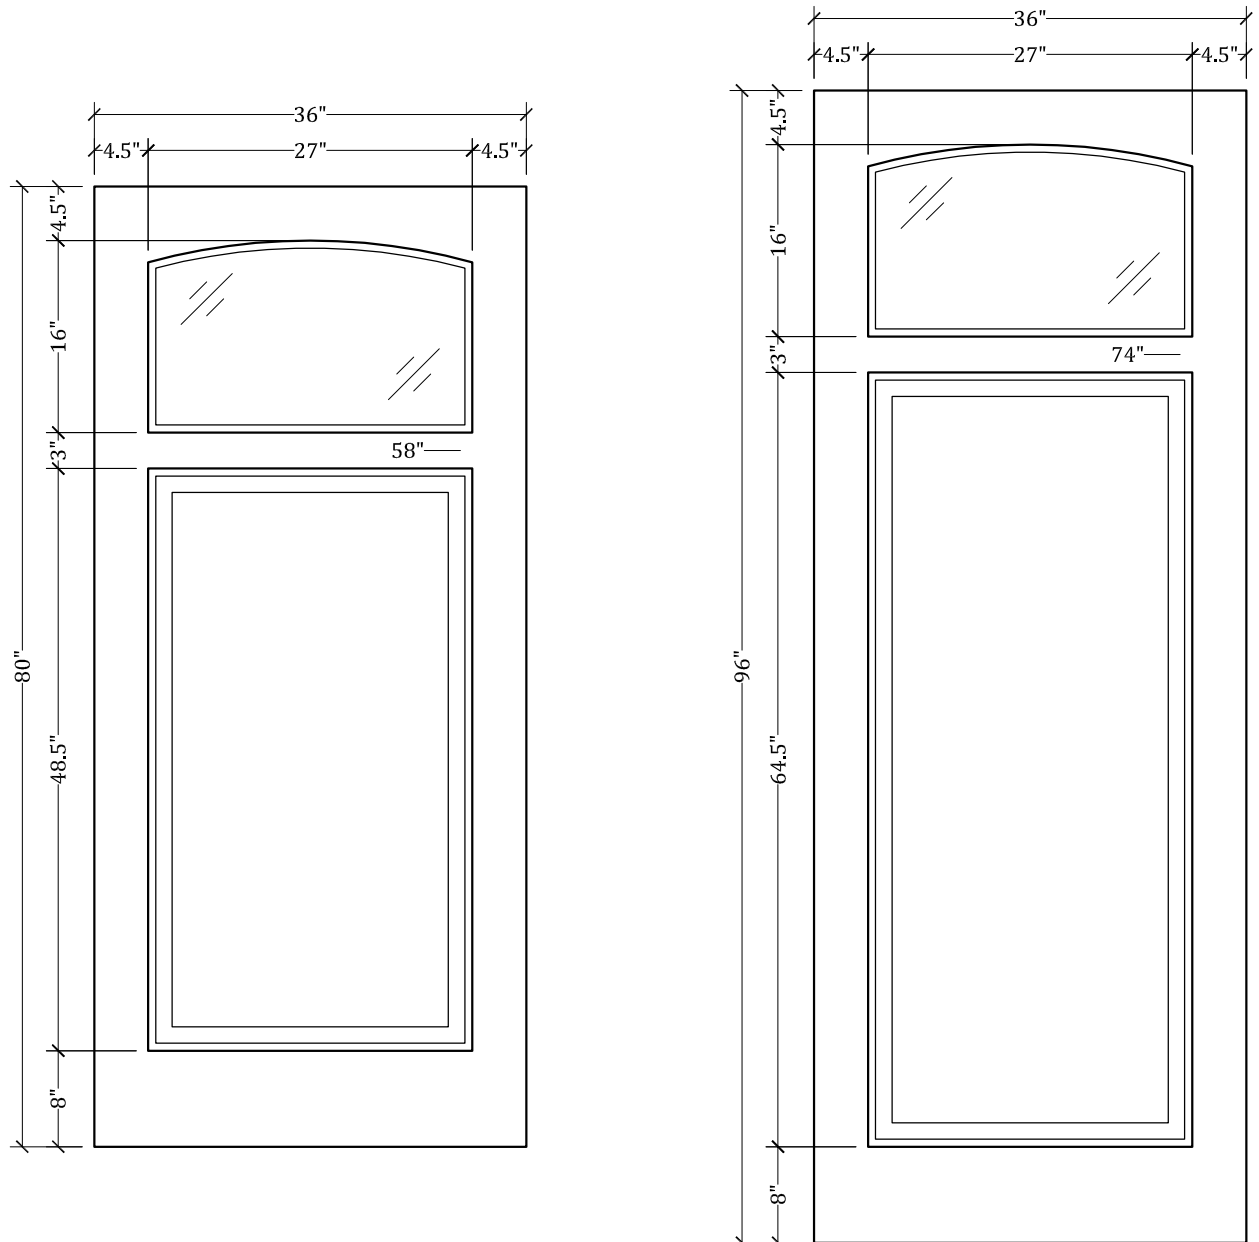

UPSTATE DOOR

FINE DOOR SOLUTIONS... ONE SOURCE

Layout 2560.1 Full Lite/One Panel
(Square Top/Arched Glass)

Minimum Width Available is 16" for this Layout

Distinctive Exterior Standard Stiles/Top Rail Are 5-1/2"

*Please View Our Specification Section to View Our Sizing Parameters
for Our Classics Line.*

1-800-570-8283

sales@upstatedoor.com

www.upstatedoor.com