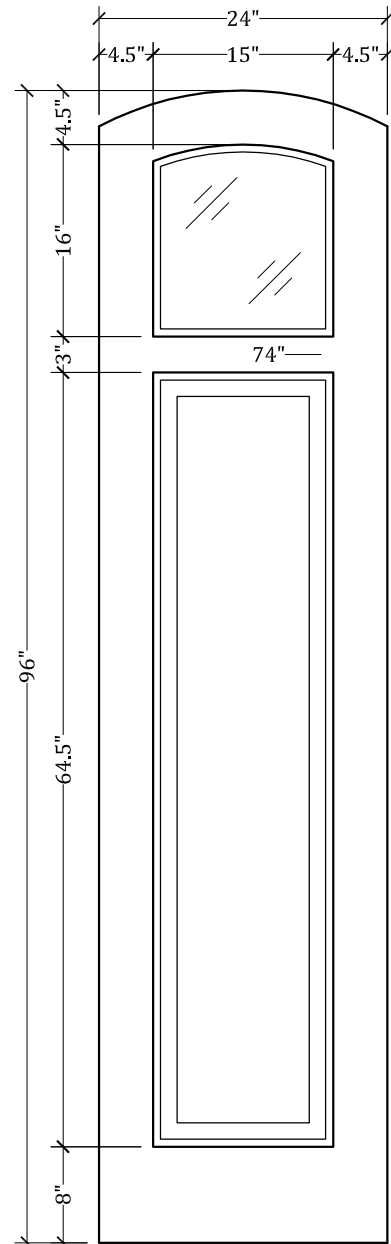

UPSTATE DOOR

FINE DOOR SOLUTIONS... ONE SOURCE

Layout 2560.2 Full Lite/One Panel
(Arched Top/Arched Glass)

Minimum Width Available is 16" for this Layout

Distinctive Exterior Standard Stiles/Top Rail Are 5-1/2"

*Please View Our Specification Section to View Our Sizing Parameters
for Our Classics Line.*

1-800-570-8283

For more assistance, please contact one of our customer service representatives
sales@upstatedoor.com

www.upstatedoor.com