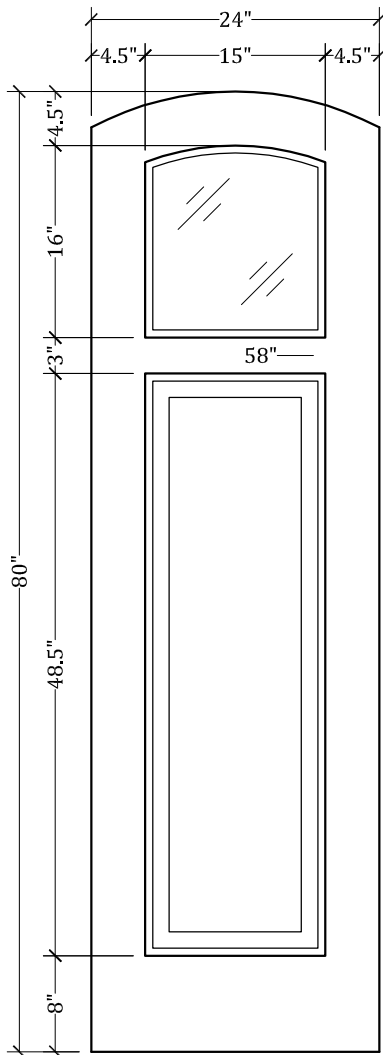

UPSTATE DOOR

FINE DOOR SOLUTIONS... ONE SOURCE

Layout 2560.2 Full Lite/One Panel
(Arched Top/Arched Glass)

Minimum Width Available is 16" for this Layout

Distinctive Exterior Standard Stiles/Top Rail Are 5-1/2"

*Please View Our Specification Section to View Our Sizing Parameters
for Our Classics Line.*

1-800-570-8283

For more assistance, please contact one of our customer service representatives
sales@upstatedoor.com

www.upstatedoor.com