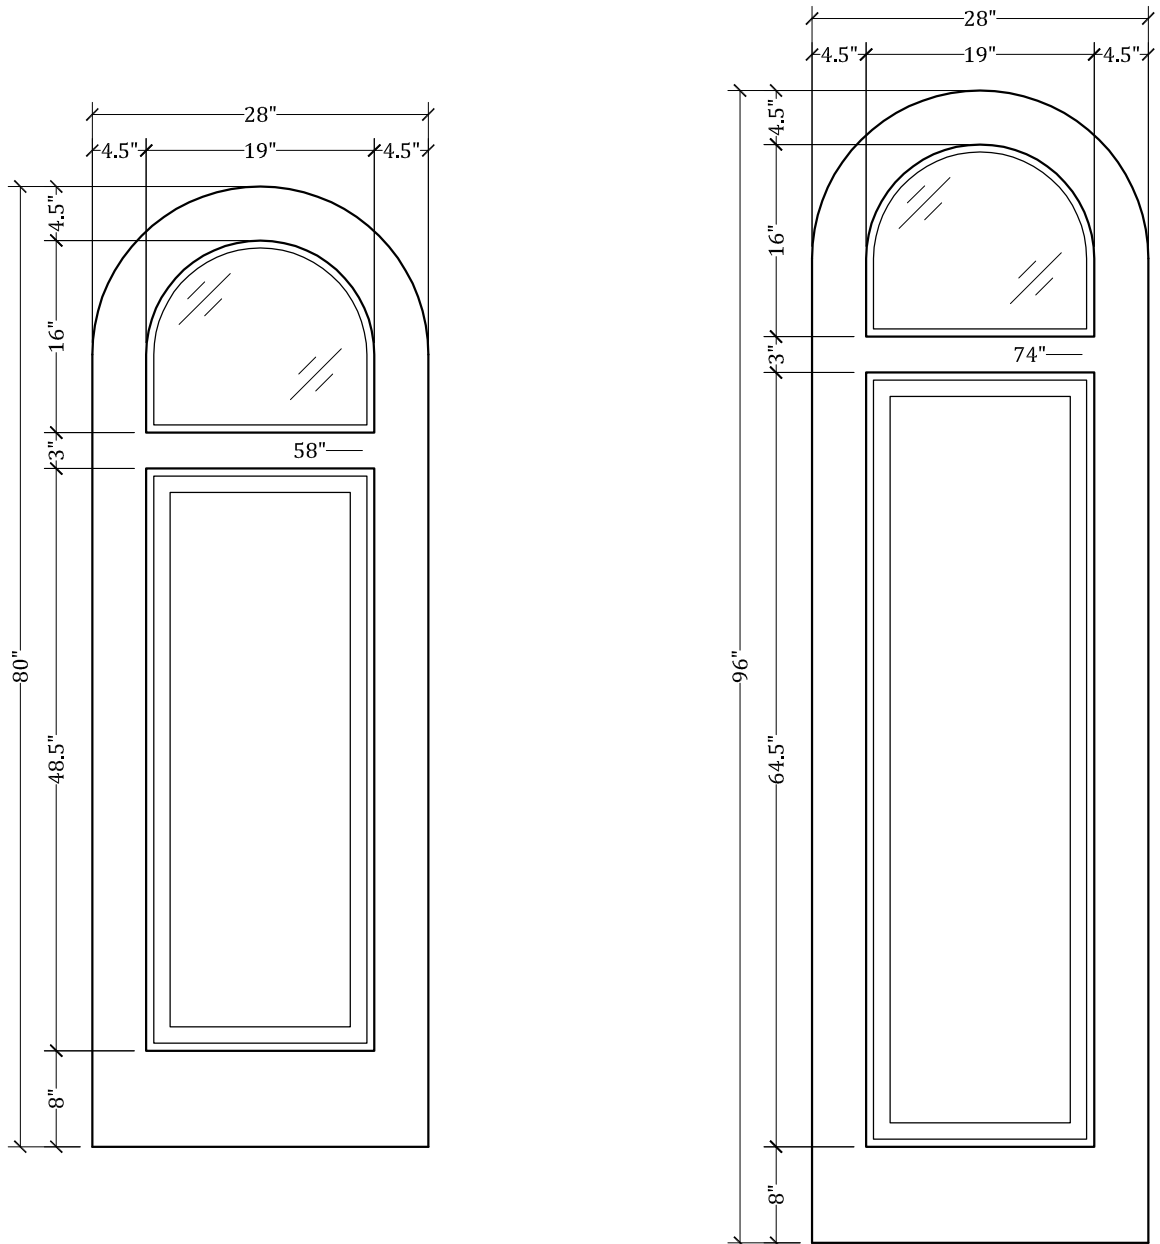

UPSTATE DOOR

FINE DOOR SOLUTIONS... ONE SOURCE

Layout 2560.4 Full Lite/One Panel
(Round Top/Round Glass)

Minimum Width Available is 16" for this Layout

Distinctive Exterior Standard Stiles/Top Rail Are 5-1/2"

*Please View Our Specification Section to View Our Sizing Parameters
for Our Classics Line.*

1-800-570-8283

sales@upstatedoor.com

www.upstatedoor.com