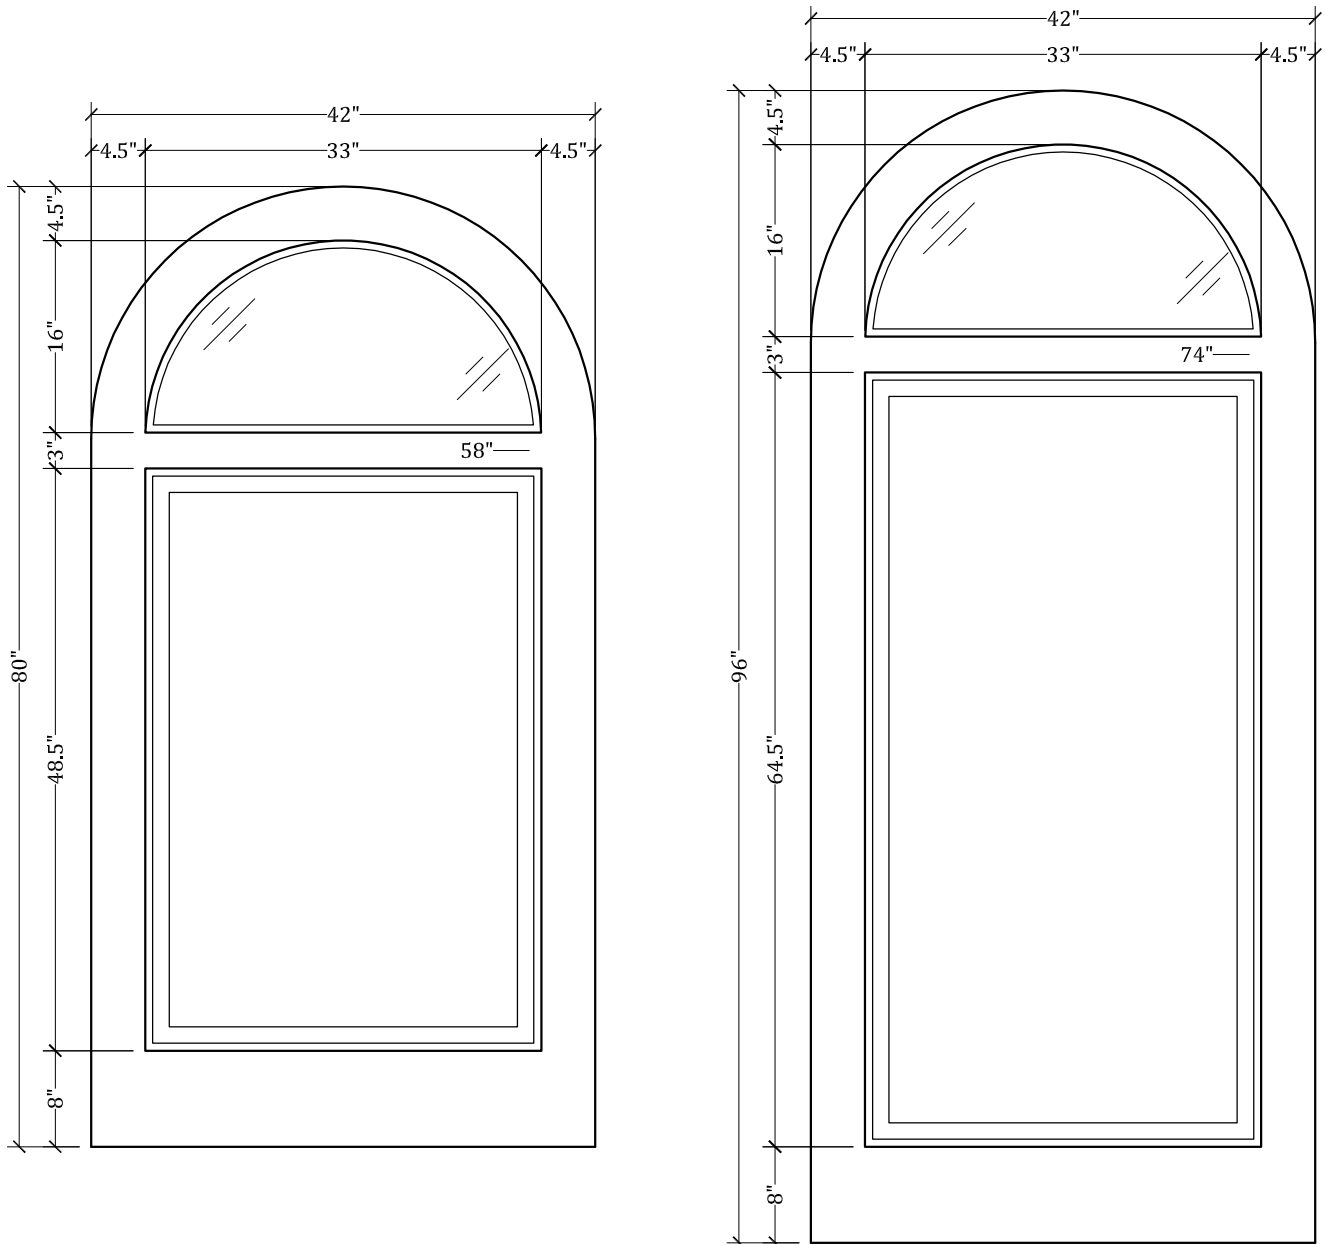

UPSTATE DOOR

FINE DOOR SOLUTIONS... ONE SOURCE

Layout 2560.4 Full Lite/One Panel
(Round Top/Round Glass)

Minimum Width Available is 16" for this Layout

Distinctive Exterior Standard Stiles/Top Rail Are 5-1/2"

*Please View Our Specification Section to View Our Sizing Parameters
for Our Classics Line.*

1-800-570-8283

For more assistance, please contact one of our customer service representatives
sales@upstatedoor.com

www.upstatedoor.com