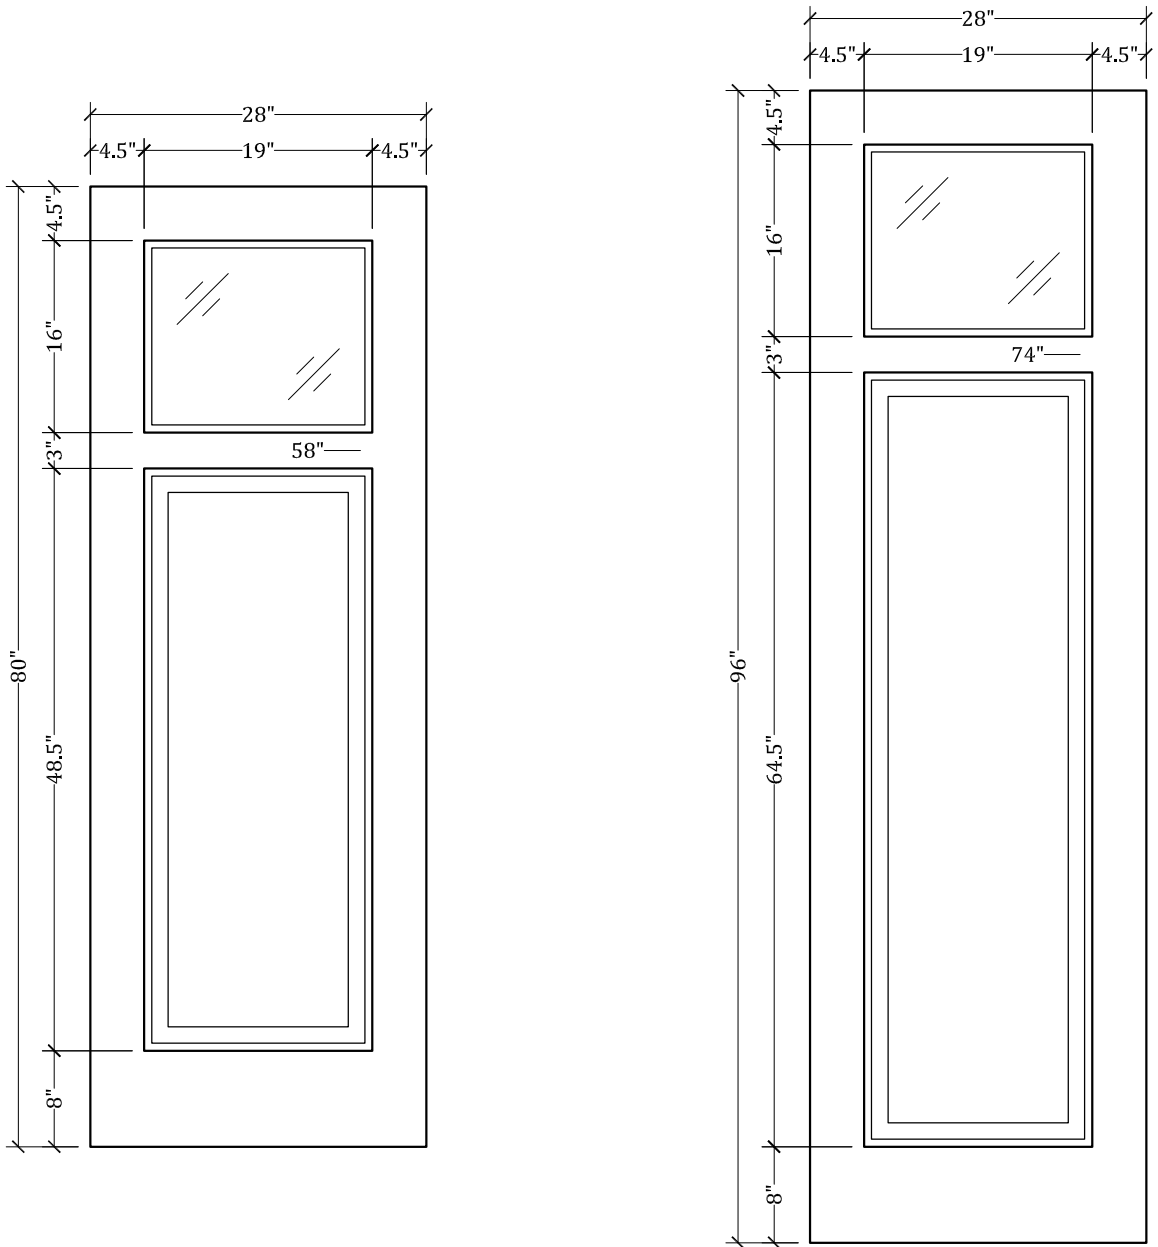

UPSTATE DOOR

FINE DOOR SOLUTIONS... ONE SOURCE

*Layout 2560 Full Lite/One Panel
(Square Top/Square Glass)*

Minimum Width Available is 16" for this Layout

Distinctive Exterior Standard Stiles/Top Rail Are 5-1/2"

*Please View Our Specification Section to View Our Sizing Parameters
for Our Classics Line.*

For more assistance, please contact one of our customer service representatives
1-800-570-8283

sales@upstatedoor.com

www.upstatedoor.com