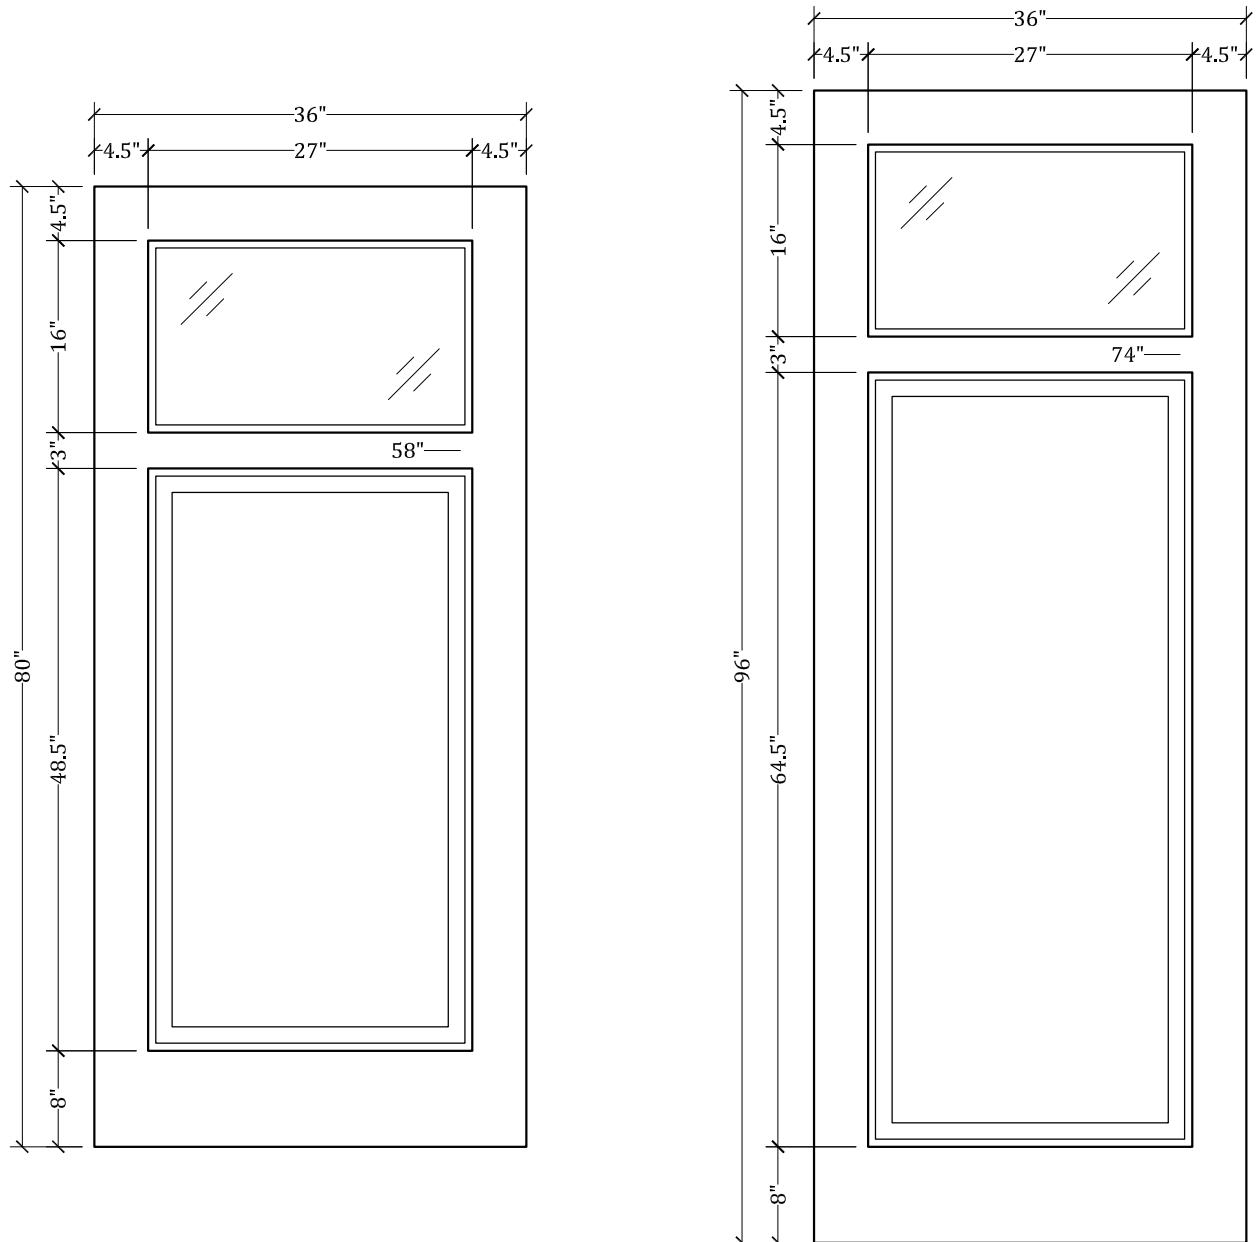

UPSTATE DOOR

FINE DOOR SOLUTIONS... ONE SOURCE

*Layout 2560 Full Lite/One Panel
(Square Top/Square Glass)*

Minimum Width Available is 16" for this Layout

Distinctive Exterior Standard Stiles/Top Rail Are 5-1/2"

*Please View Our Specification Section to View Our Sizing Parameters
for Our Classics Line.*

1-800-570-8283

sales@upstatedoor.com

www.upstatedoor.com