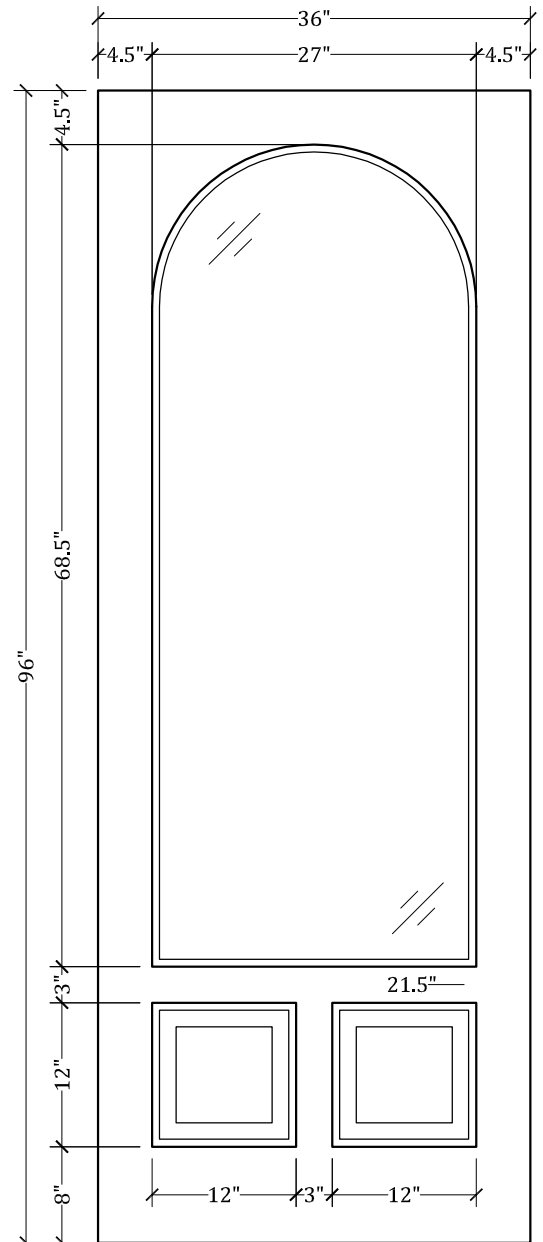

UPSTATE DOOR

FINE DOOR SOLUTIONS... ONE SOURCE

Layout 2600.3 Full Lite/Two
Panel
(Square Top/Round Glass)

Minimum Width Available is 24" for this Layout

Distinctive Exterior Standard Stiles/Top Rail Are 5-1/2"

*Please View Our Specification Section to View Our Sizing Parameters
for Our Classics Line.*

1-800-570-8283

sales@upstatedoor.com

www.upstatedoor.com