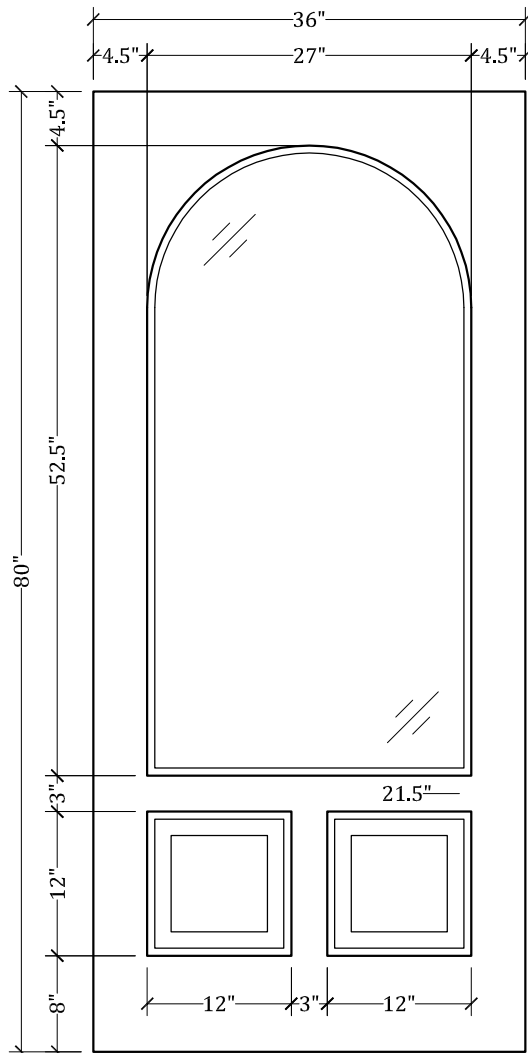

UPSTATE DOOR

FINE DOOR SOLUTIONS... ONE SOURCE

Layout 2600.3 Full Lite/Two
Panel
(Square Top/Round Glass)

Minimum Width Available is 24" for this Layout

Distinctive Exterior Standard Stiles/Top Rail Are 5-1/2"

*Please View Our Specification Section to View Our Sizing Parameters
for Our Classics Line.*

1-800-570-8283

sales@upstatedoor.com

www.upstatedoor.com