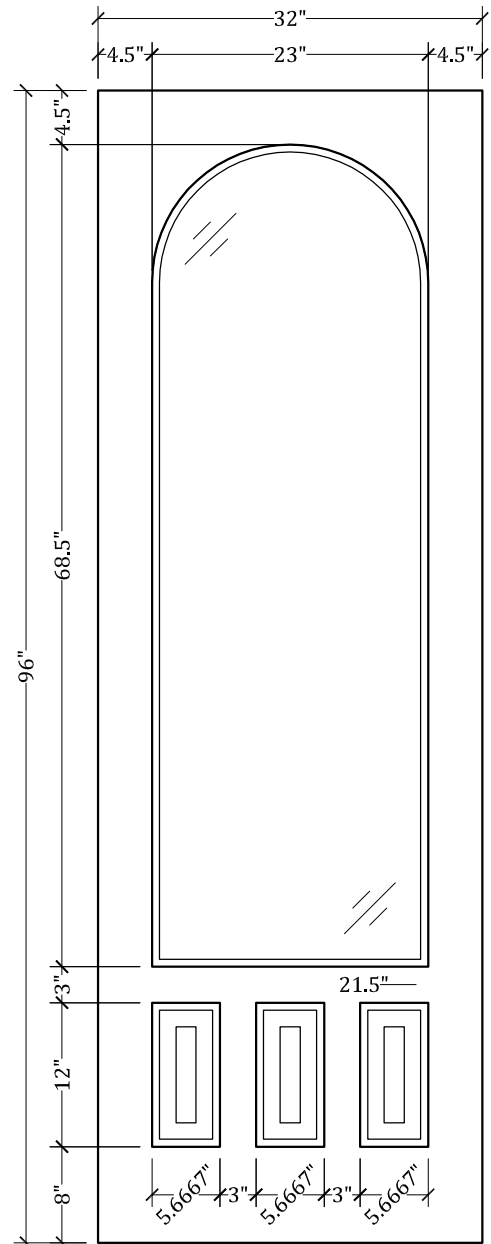

UPSTATE DOOR

FINE DOOR SOLUTIONS... ONE SOURCE

Layout 2610.3 Full Lite/
Three Panel
(Square Top/Round Glass)

Minimum Width Available is 32" for this Layout

Distinctive Exterior Standard Stiles/Top Rail Are 5-1/2"

*Please View Our Specification Section to View Our Sizing Parameters
for Our Classics Line.*

1-800-570-8283

sales@upstatedoor.com

www.upstatedoor.com