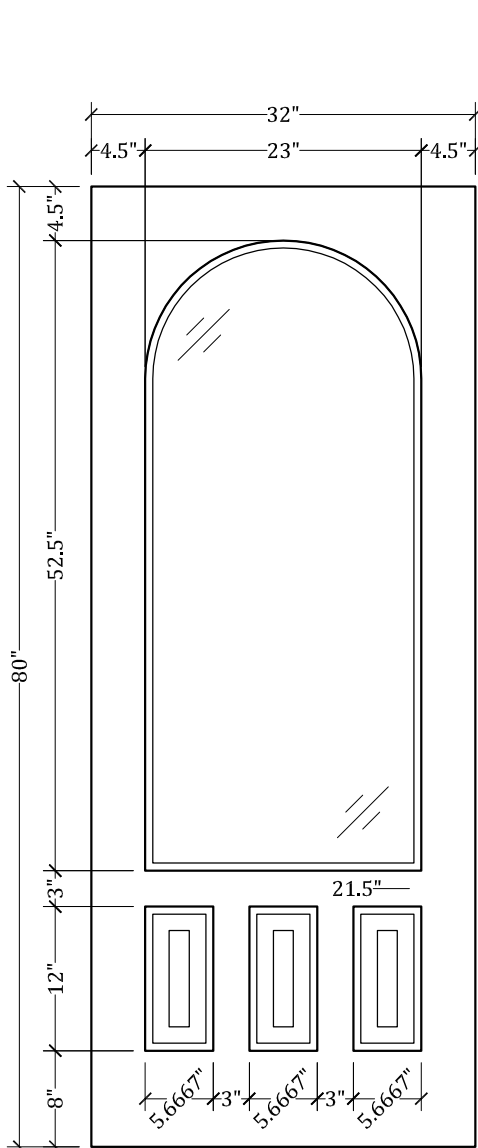

UPSTATE DOOR

FINE DOOR SOLUTIONS... ONE SOURCE

Layout 2610.3 Full Lite/
Three Panel
(Square Top/Round Glass)

Minimum Width Available is 32" for this Layout

Distinctive Exterior Standard Stiles/Top Rail Are 5-1/2"

*Please View Our Specification Section to View Our Sizing Parameters
for Our Classics Line.*

1-800-570-8283

sales@upstatedoor.com

www.upstatedoor.com