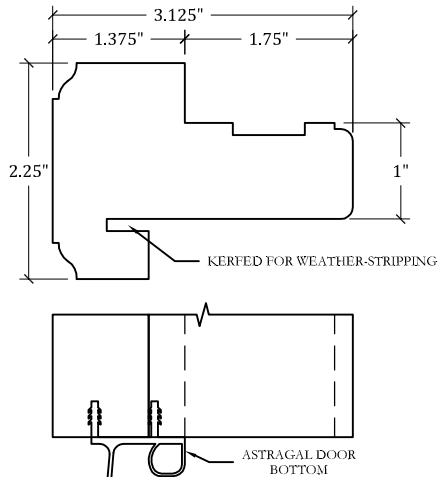

<p>AST-304</p>	<p>AST-305</p>	<p>AST-306</p>	<p>AST-307</p>	<p>AST-401</p>
<p>AST-402</p>	<p>AST-403</p>			

DETAIL: AST-205 ASTRAGAL
FOR GU ACTIVE
and INACTIVE DOORS
1" T-ASTRAGAL

DETAIL: AST-101 ASTRAGAL