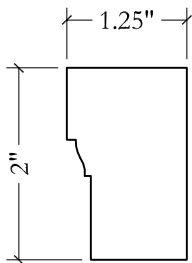

BRICKMOLD
CAS-312