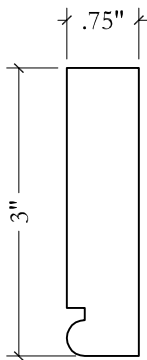

UPSTATE DOOR

FINE DOOR SOLUTIONS... ONE SOURCE

Standard Casings

Scale: HALF

FLAT

CAS-402

CAS-404

CAS-703