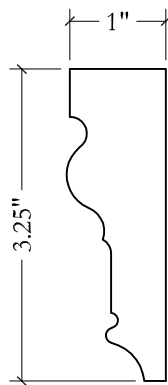

UPSTATE DOOR

FINE DOOR SOLUTIONS... ONE SOURCE

Standard Casings

Scale: HALF

CAS-306

For more assistance, please contact one of our customer service representatives
1-800-570-8283   sales@upstatedoor.com   www.upstatedoor.com