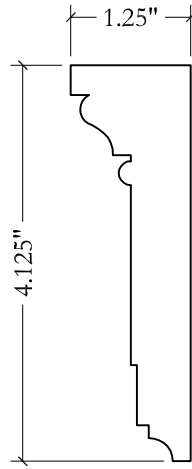

UPSTATE DOOR

FINE DOOR SOLUTIONS... ONE SOURCE

Standard Casings

Scale: HALF

FLAT

CAS-402

CAS-404

CAS-703