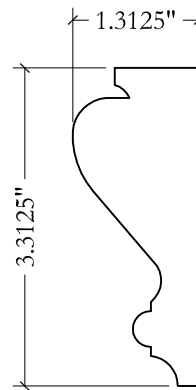

UPSTATE DOOR

FINE DOOR SOLUTIONS... ONE SOURCE

Standard Casings

Scale: HALF

CAS-502

For more assistance, please contact one of our customer service representatives
1-800-570-8283   sales@upstatedoor.com   www.upstatedoor.com