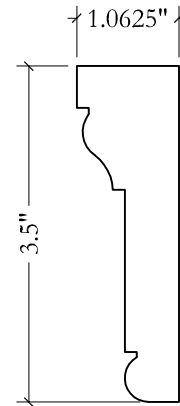

UPSTATE DOOR

FINE DOOR SOLUTIONS... ONE SOURCE

Standard Casings

Scale: HALF

CAS-309

For more assistance, please contact one of our customer service representatives
1-800-570-8283   sales@upstatedoor.com   www.upstatedoor.com