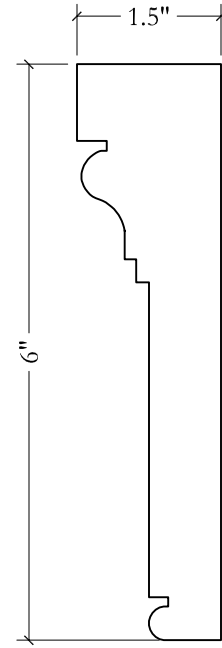

UPSTATE DOOR

FINE DOOR SOLUTIONS... ONE SOURCE

Standard Casings

Scale: HALF

FLAT

CAS-402

CAS-404

CAS-703