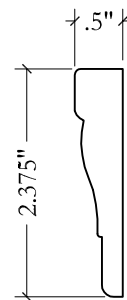

UPSTATE DOOR

FINE DOOR SOLUTIONS... ONE SOURCE

Standard Casings

Scale: HALF

CAS-104

For more assistance, please contact one of our customer service representatives
1-800-570-8283   sales@upstatedoor.com   www.upstatedoor.com