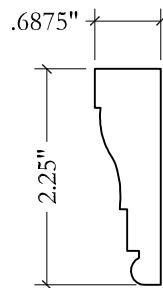

UPSTATE DOOR

FINE DOOR SOLUTIONS... ONE SOURCE

Standard Casings

Scale: HALF

CAS-103

For more assistance, please contact one of our customer service representatives
1-800-570-8283   sales@upstatedoor.com   www.upstatedoor.com