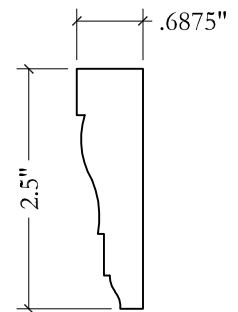

CAS-105

For more assistance, please contact one of our customer service representatives
1-800-570-8283   sales@upstatedoor.com   www.upstatedoor.com