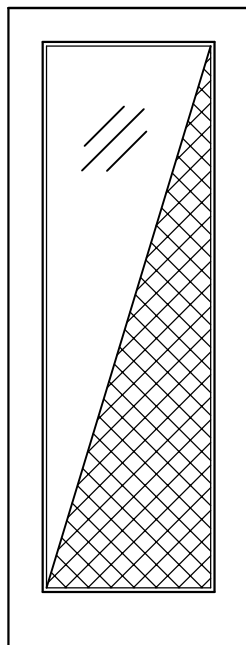

4 1/4" stiles & top rail, 7" bottom rail
Where shown 5" middle rail

p 800.570.8283 ~ www.upstatedoor.com ~ sales@upstatedoor.com

FULL VIEW SCREEN/STORM

SCC-10

BI-VIEW SCREEN/STORM

SCC-20

SCREEN/STORM OVER PANEL

SCC-30

SCREEN/STORM OVER 2 PANEL

SCC-40

NOTE: FOR PROFILE DETAILS' SEE PROFILES 63