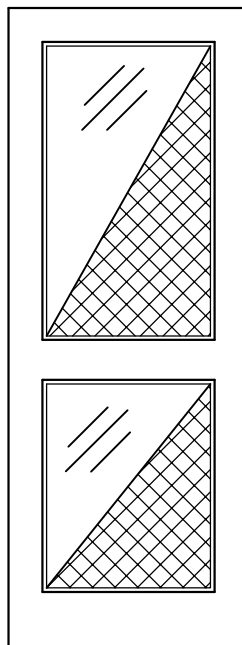

4 1/4" stiles & top rail, 7" bottom rail
Where shown 5" middle rail

p 800.570.8283 ~ www.upstatedoor.com ~ sales@upstatedoor.com

FULL VIEW SCREEN/STORM

SCC-10

BI-VIEW SCREEN/STORM

SCC-20

SCREEN/STORM OVER PANEL

SCC-30

SCREEN/STORM OVER 2 PANEL

SCC-40

NOTE: FOR PROFILE DETAILS' SEE PROFILES 63