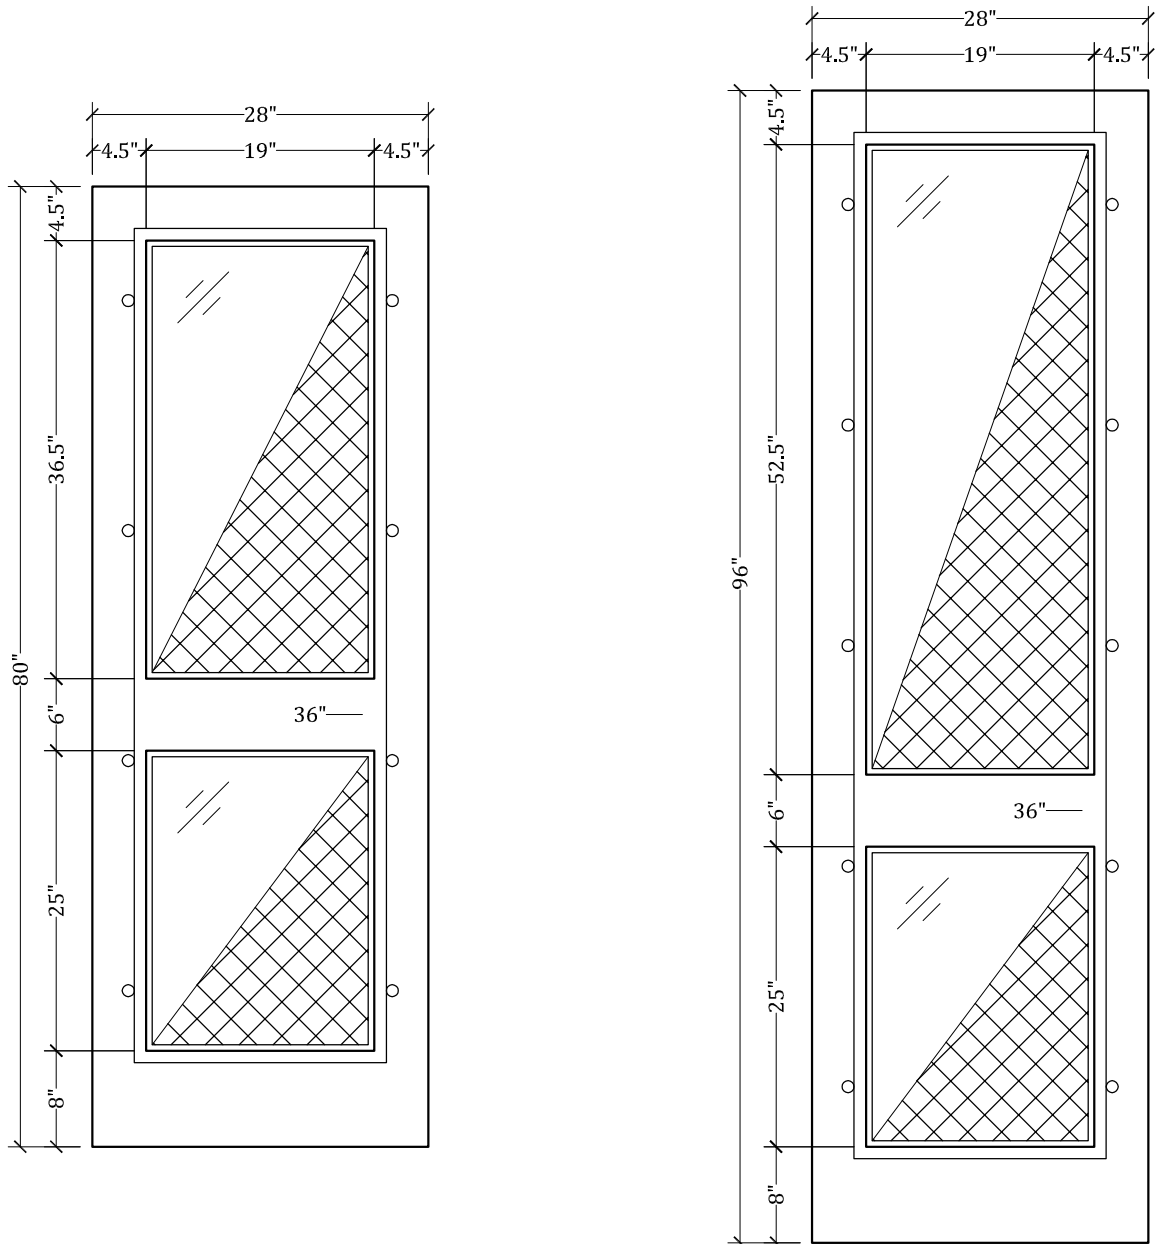

# UPSTATE DOOR

FINE DOOR SOLUTIONS... ONE SOURCE

Layout 7010 Bi-View Screen/Storm  
(Square Top/Square Screen/Storm)

*Minimum Width Available is 16" for this Layout*

*Please View Our Specification Section to View Our Sizing Parameters  
for Our Classics Line.*