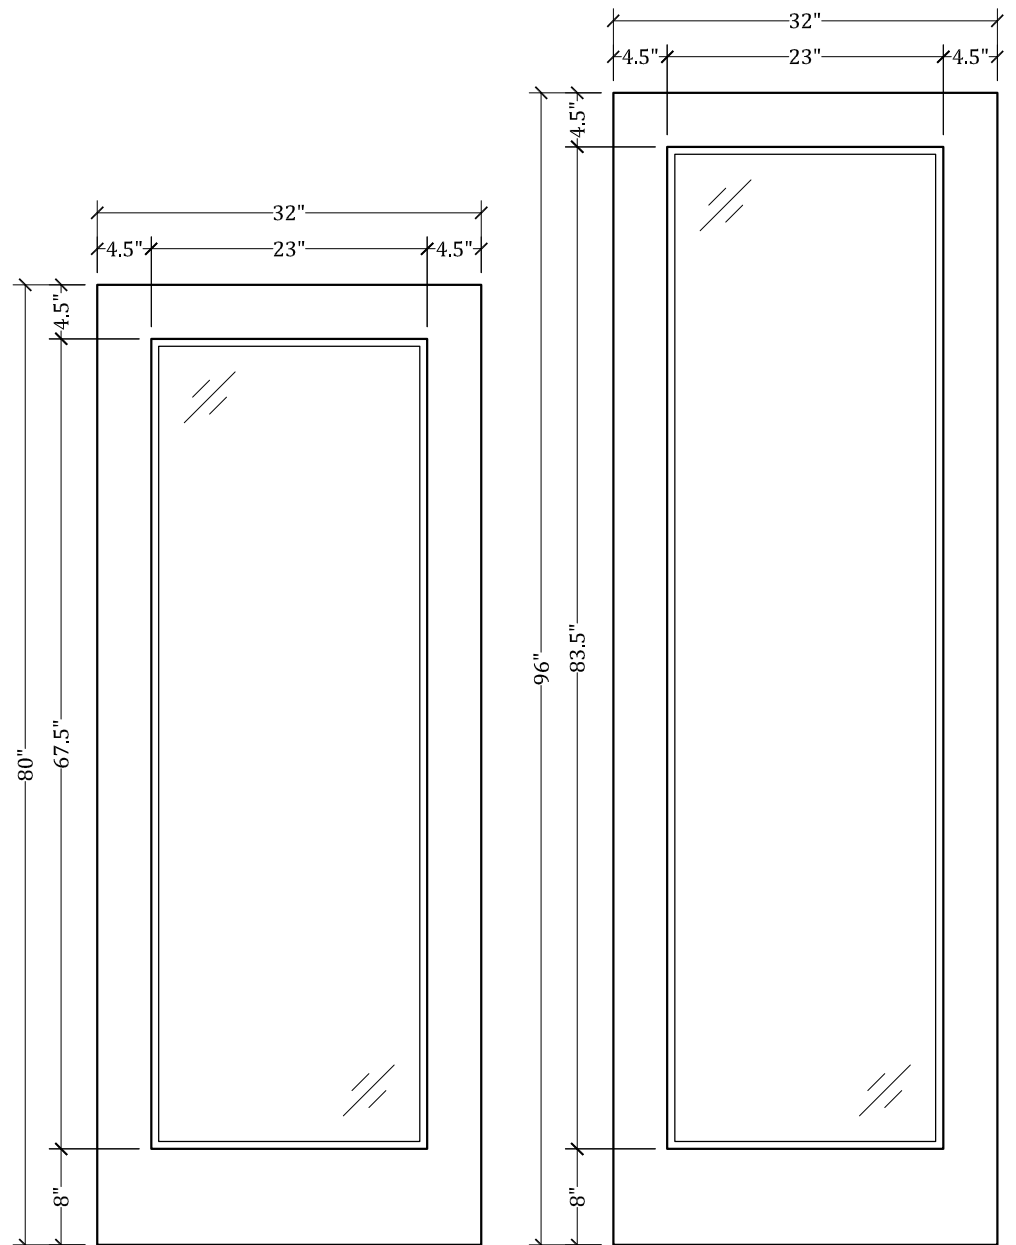

*CC200 Full View Door (Square Top/Square Glass)*

*Available in 4 Different Heights: 80", 84", 90" & 96"*

*Available in Multiple Widths: Ranging From 12" to 42"*

*Available with:*

- Cope/Stick Construction
- Dado Construction
- Raised or Flat Panels
- Raised/Applied Moldings
- 5 1/2" Stiles Available