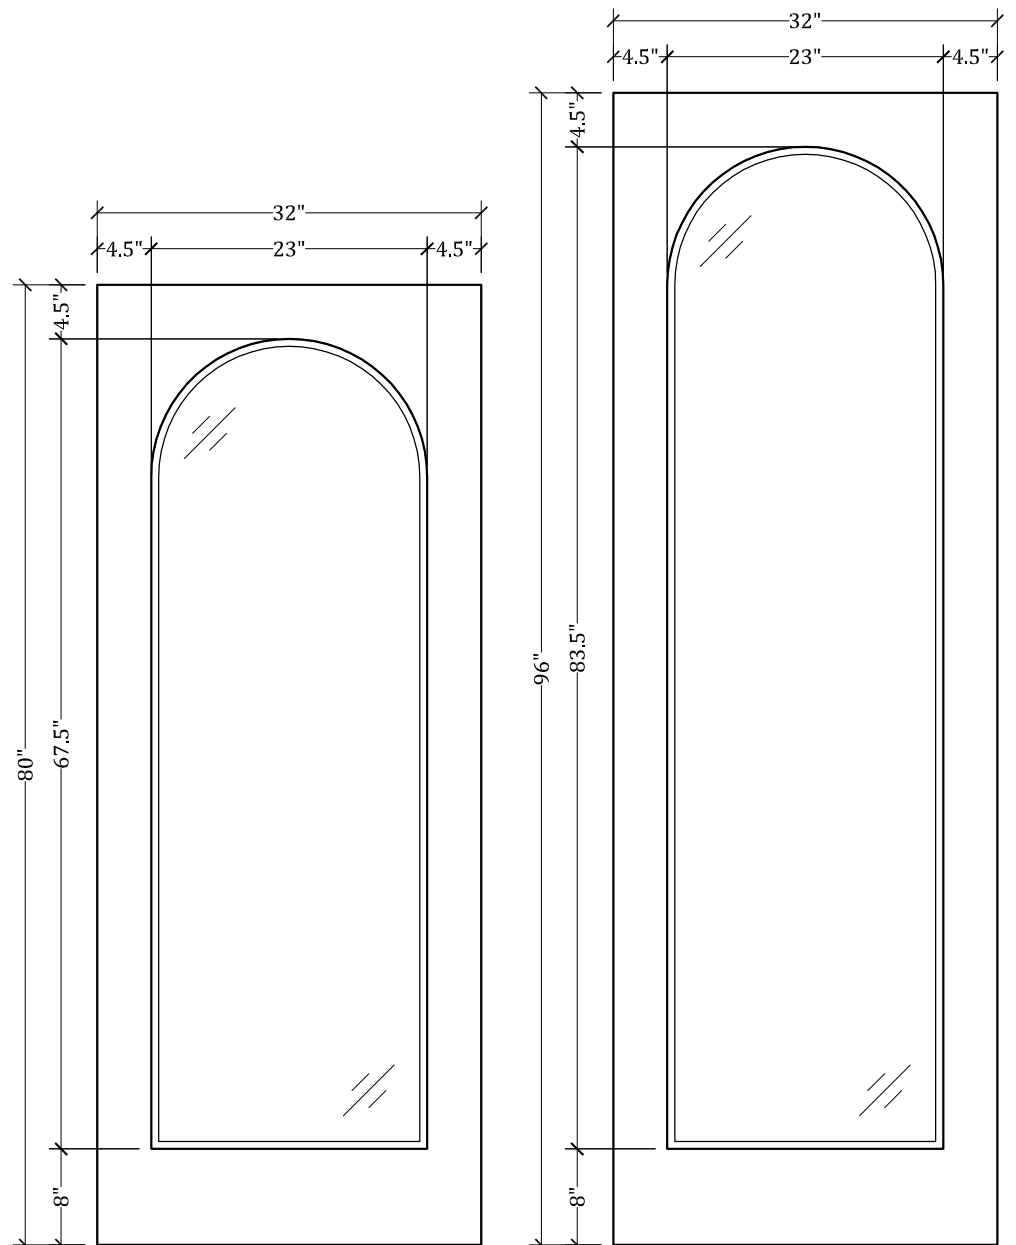

CC200.3 Full View Door (Square Top/Radius Glass)

Available in 4 Different Heights: 80", 84", 90" & 96"

Available in Multiple Widths: Ranging From 12" to 42"

Available with:

- Cope/Stick Construction
- Dado Construction
- Raised or Flat Panels
- Raised/Applied Moldings
- 5 1/2" Stiles Available