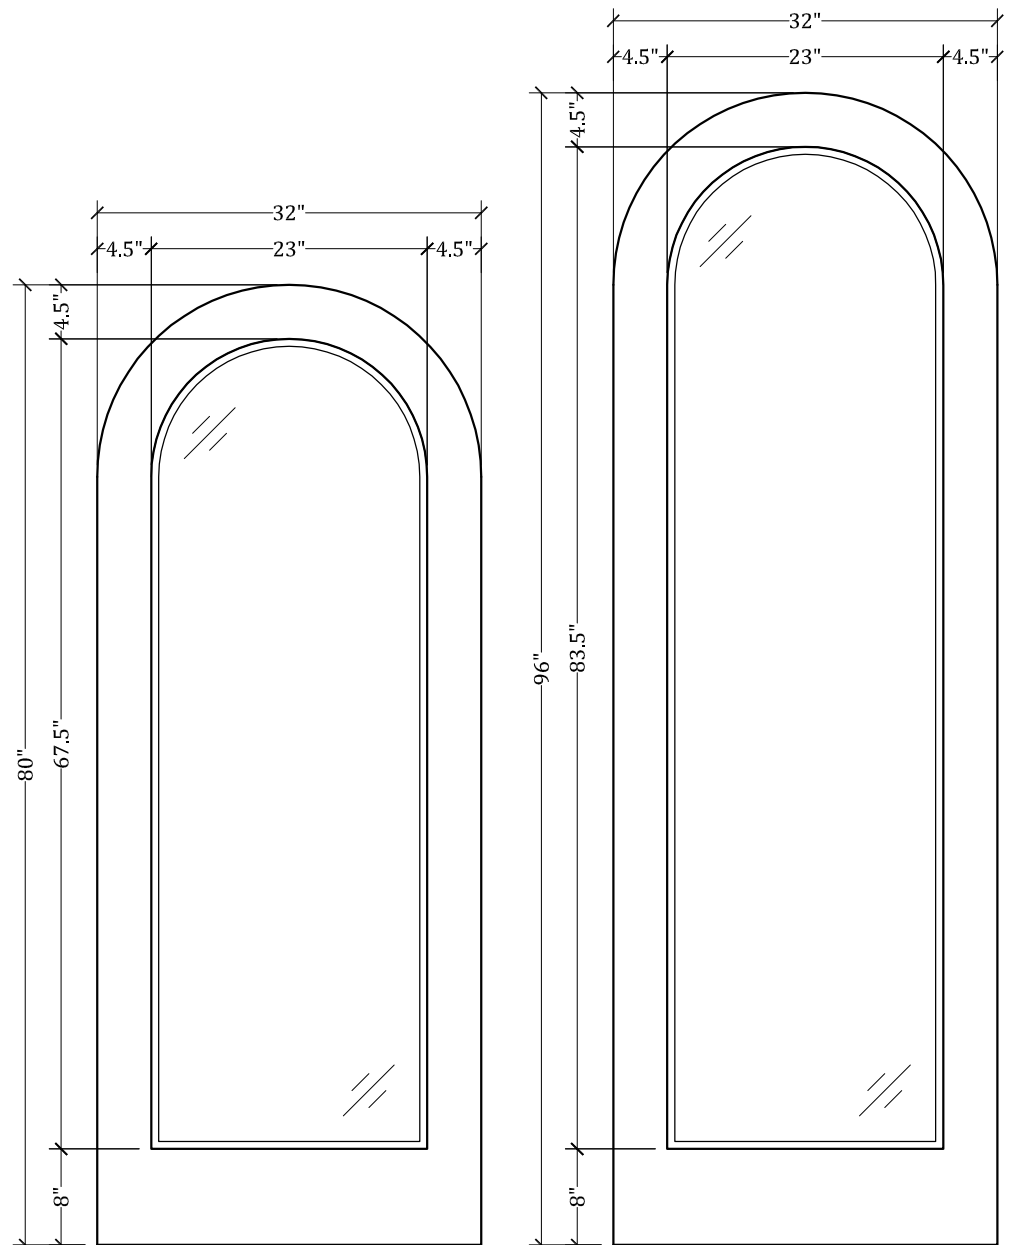

CC200.4 Full View Door (Radius Top/Radius Glass)

Available in 4 Different Heights: 80", 84", 90" & 96"

Available in Multiple Widths: Ranging From 12" to 42"

Available with:

- Cope/Stick Construction
- Dado Construction
- Raised or Flat Panels
- Raised/Applied Moldings
- 5 1/2" Stiles Available