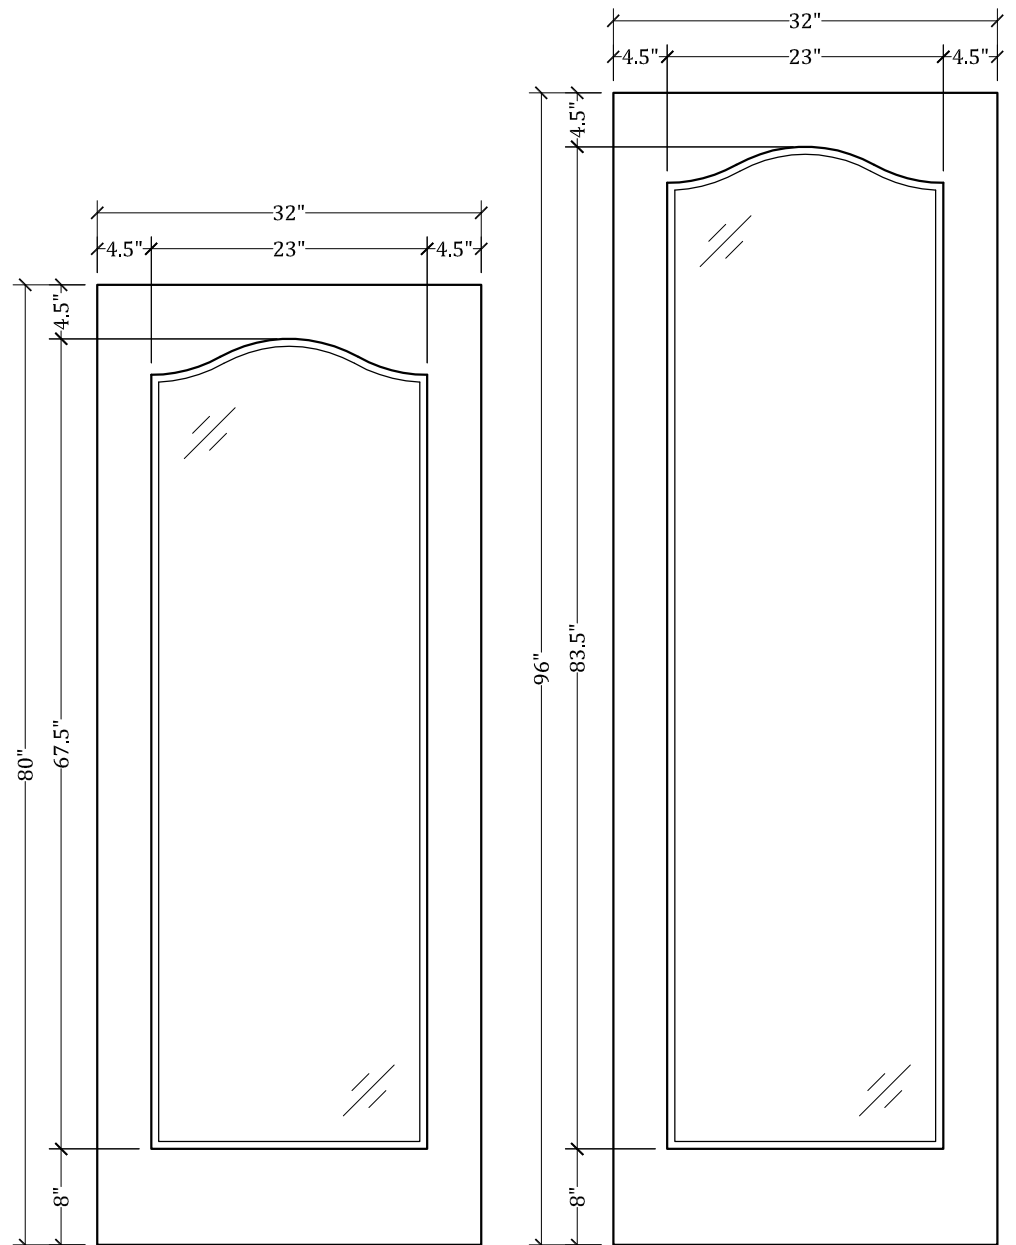

*CC200.5 Full View Door (Square Top/French Curve Glass)*

*Available in 4 Different Heights: 80", 84", 90" & 96"*

*Available in Multiple Widths: Ranging From 12" to 42"*

**Available with:**

- Cope/Stick Construction
- Dado Construction
- Raised or Flat Panels
- Raised/Applied Moldings
- 5 1/2" Stiles Available