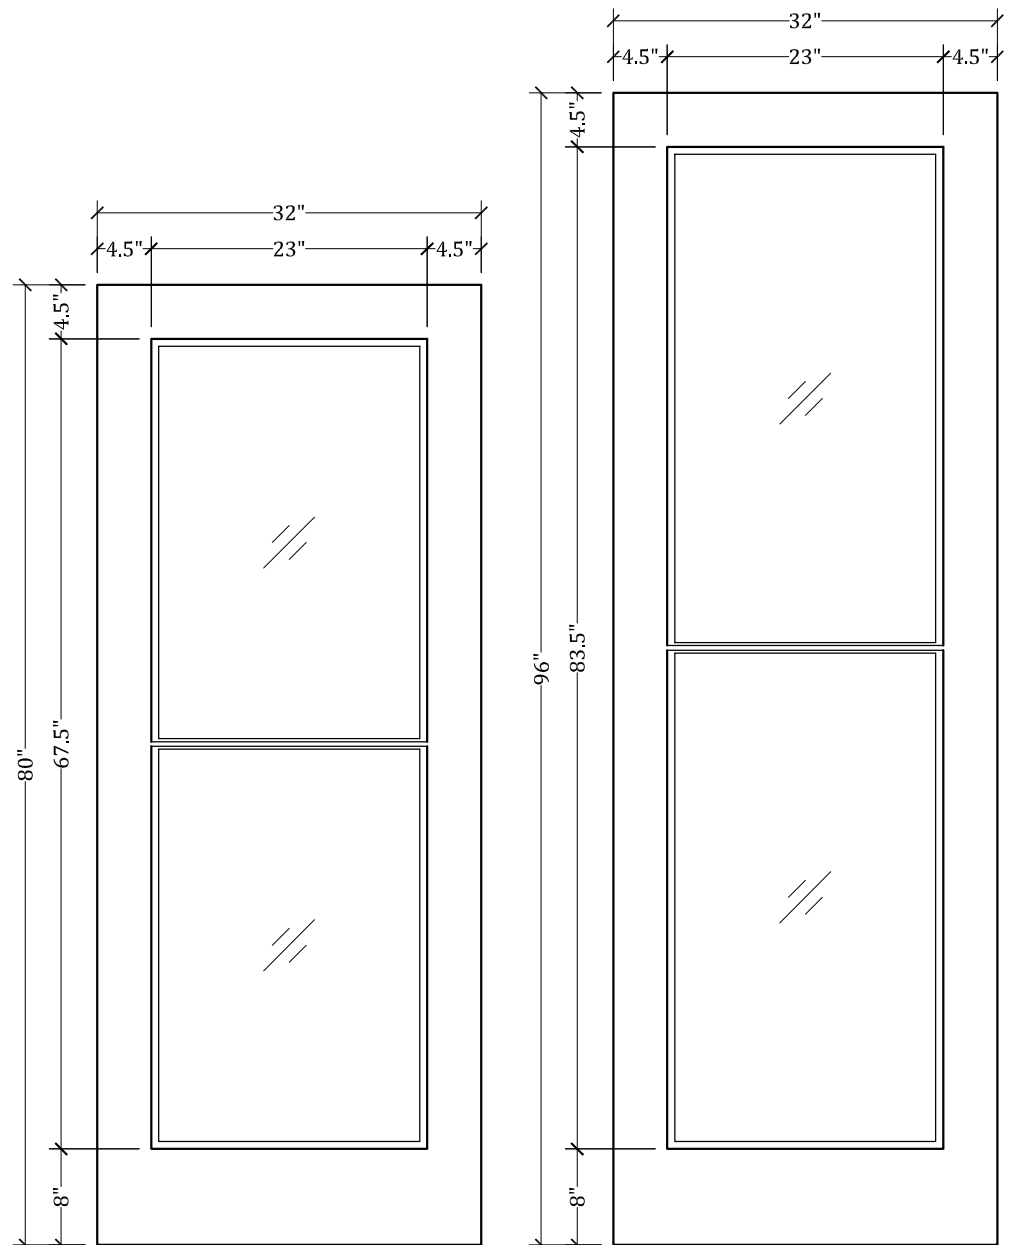

*CC200 Full View Door (1w X 2h)*

*Available in 4 Different Heights: 80", 84", 90" & 96"*

*Available in Multiple Widths: Ranging From 12" to 42"*

**Available with:**

- Cope/Stick Construction
- Dado Construction
- Raised or Flat Panels
- Raised/Applied Moldings
- 5 1/2" Stiles Available