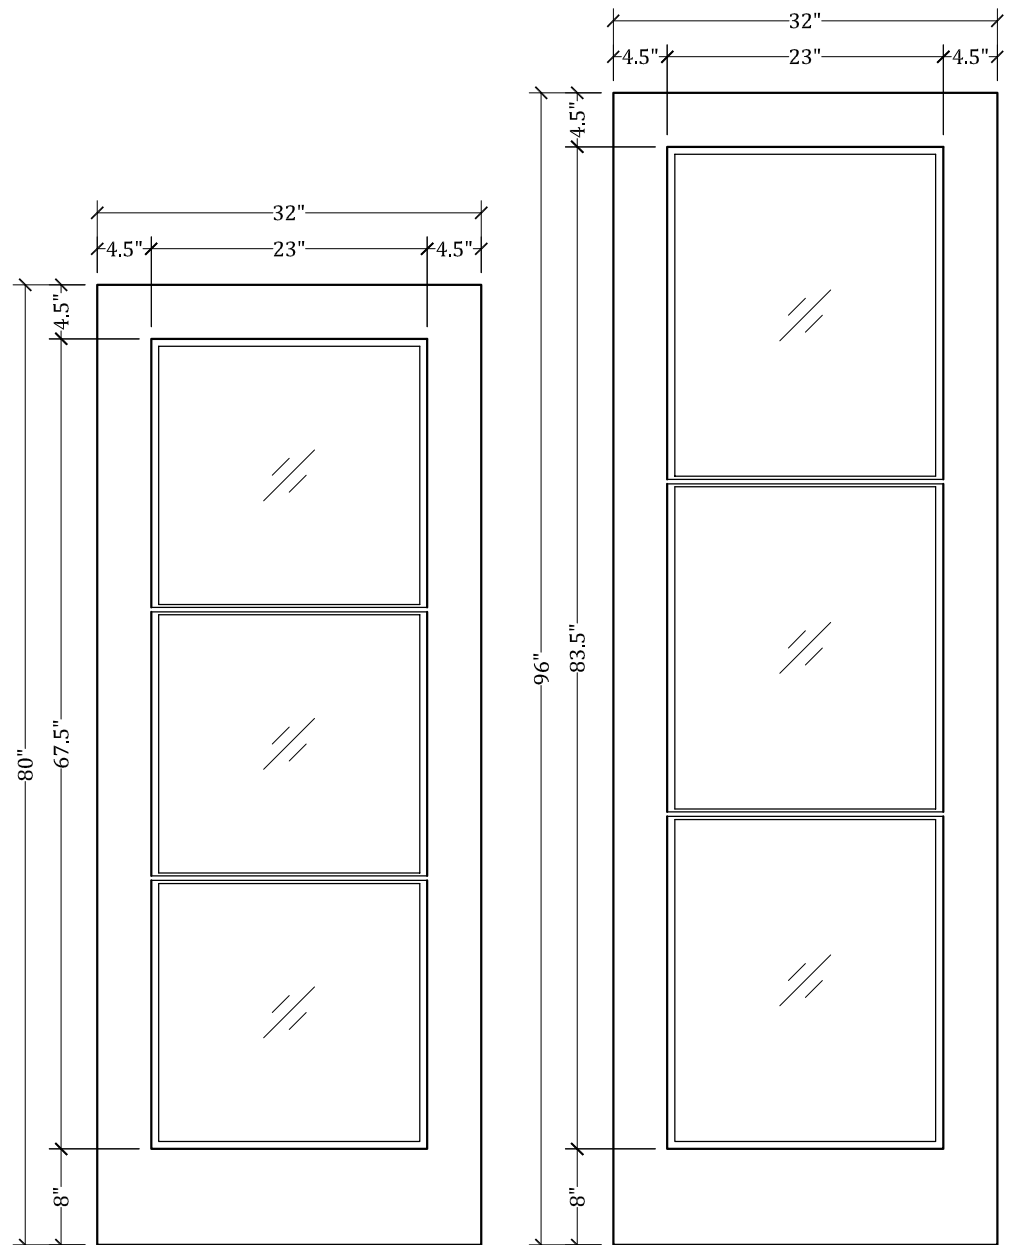

*CC200 Full View Door (1w X 3h)*

*Available in 4 Different Heights: 80", 84", 90" & 96"*

*Available in Multiple Widths: Ranging From 12" to 42"*

*Available with:*

- Cope/Stick Construction
- Dado Construction
- Raised or Flat Panels
- Raised/Applied Moldings
- 5 1/2" Stiles Available