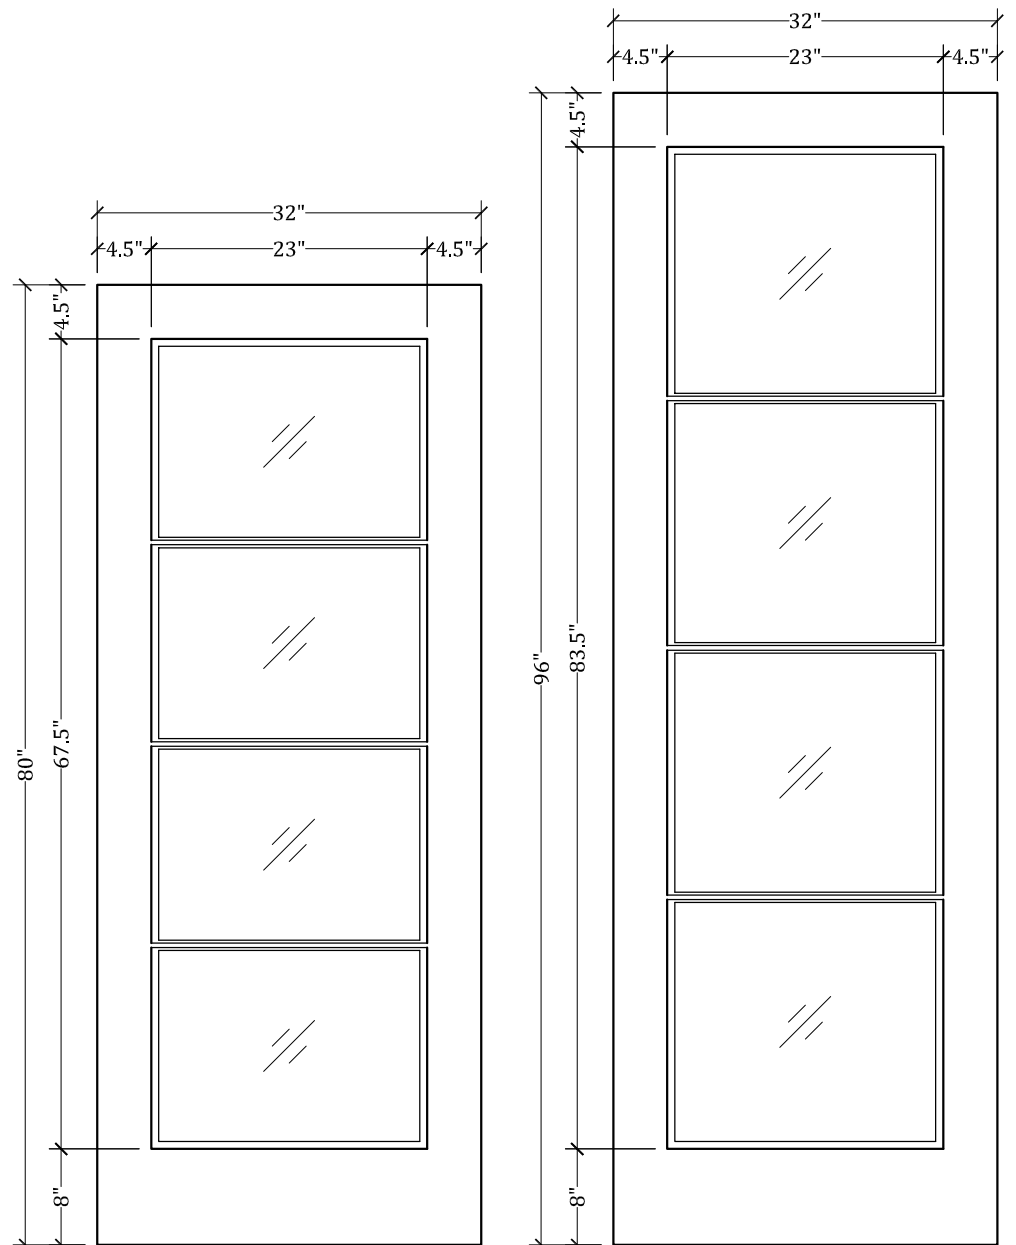

*CC200 Full View Door (1w X 4h)*

*Available in 4 Different Heights: 80", 84", 90" & 96"*

*Available in Multiple Widths: Ranging From 12" to 42"*

*Available with:*

- Cope/Stick Construction
- Dado Construction
- Raised or Flat Panels
- Raised/Applied Moldings
- 5 1/2" Stiles Available