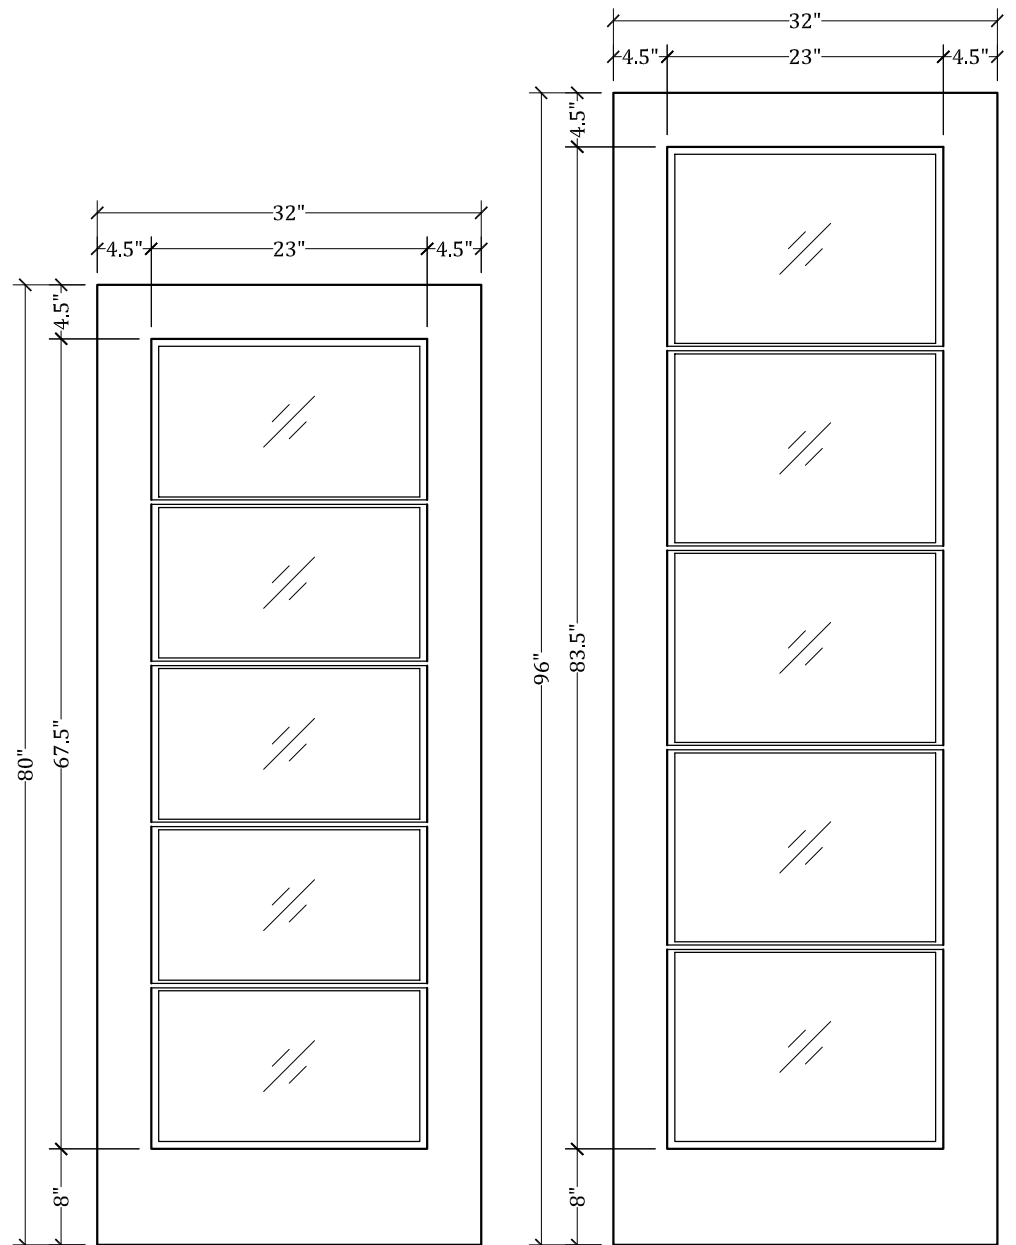

CC200 Full View Door (1w X 5h)

Available in 4 Different Heights: 80", 84", 90" & 96"

Available in Multiple Widths: Ranging From 12" to 42"

Available with:

- Cope/Stick Construction
- Dado Construction
- Raised or Flat Panels
- Raised/Applied Moldings
- 5 1/2" Stiles Available