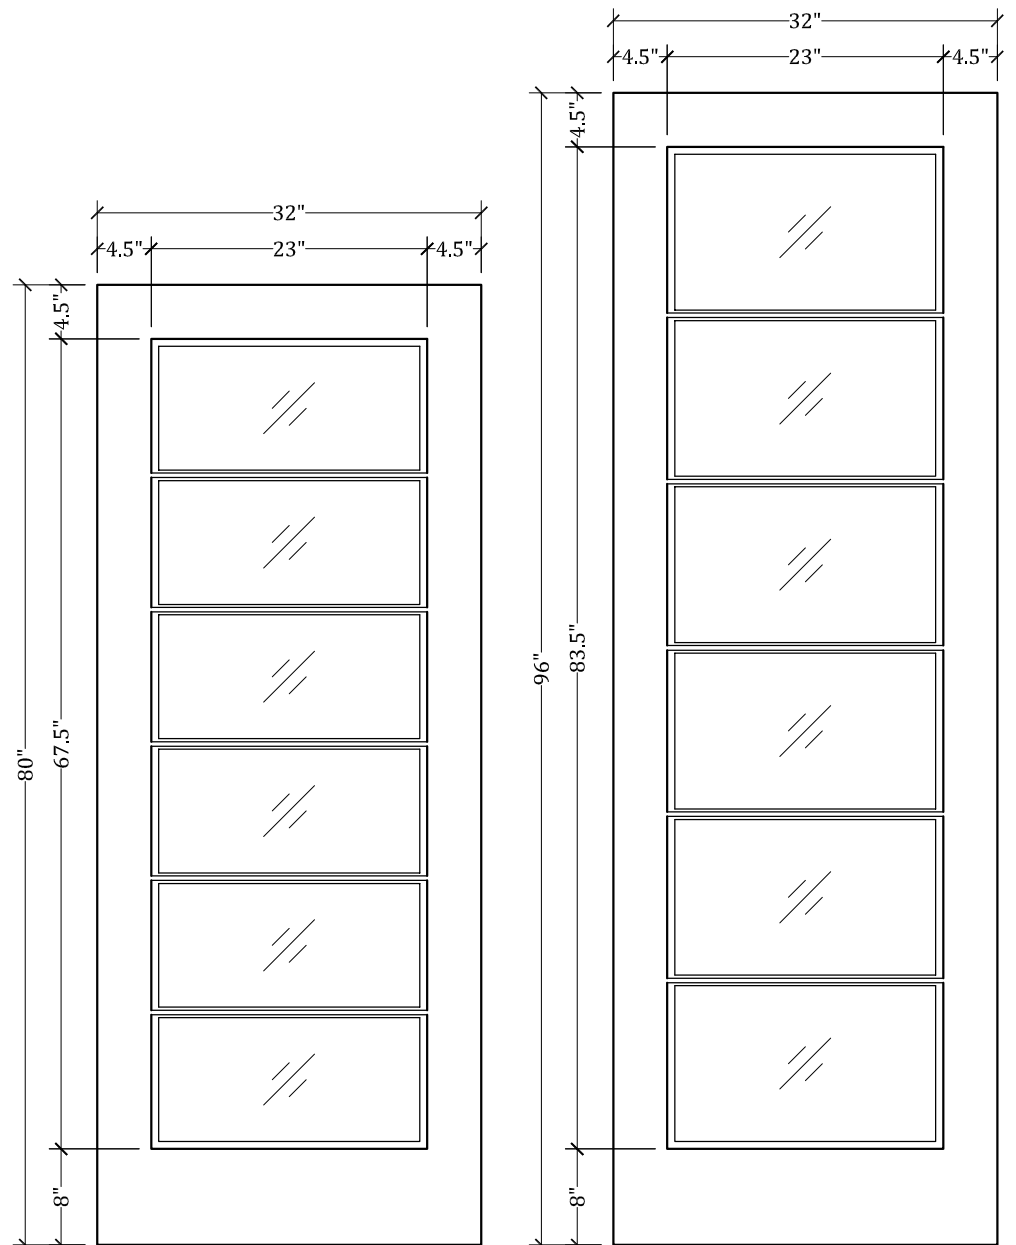

CC200 Full View Door (1w X 6h)

Available in 4 Different Heights: 80", 84", 90" & 96"

Available in Multiple Widths: Ranging From 12" to 42"

Available with:

- Cope/Stick Construction
- Dado Construction
- Raised or Flat Panels
- Raised/Applied Moldings
- 5 1/2" Stiles Available