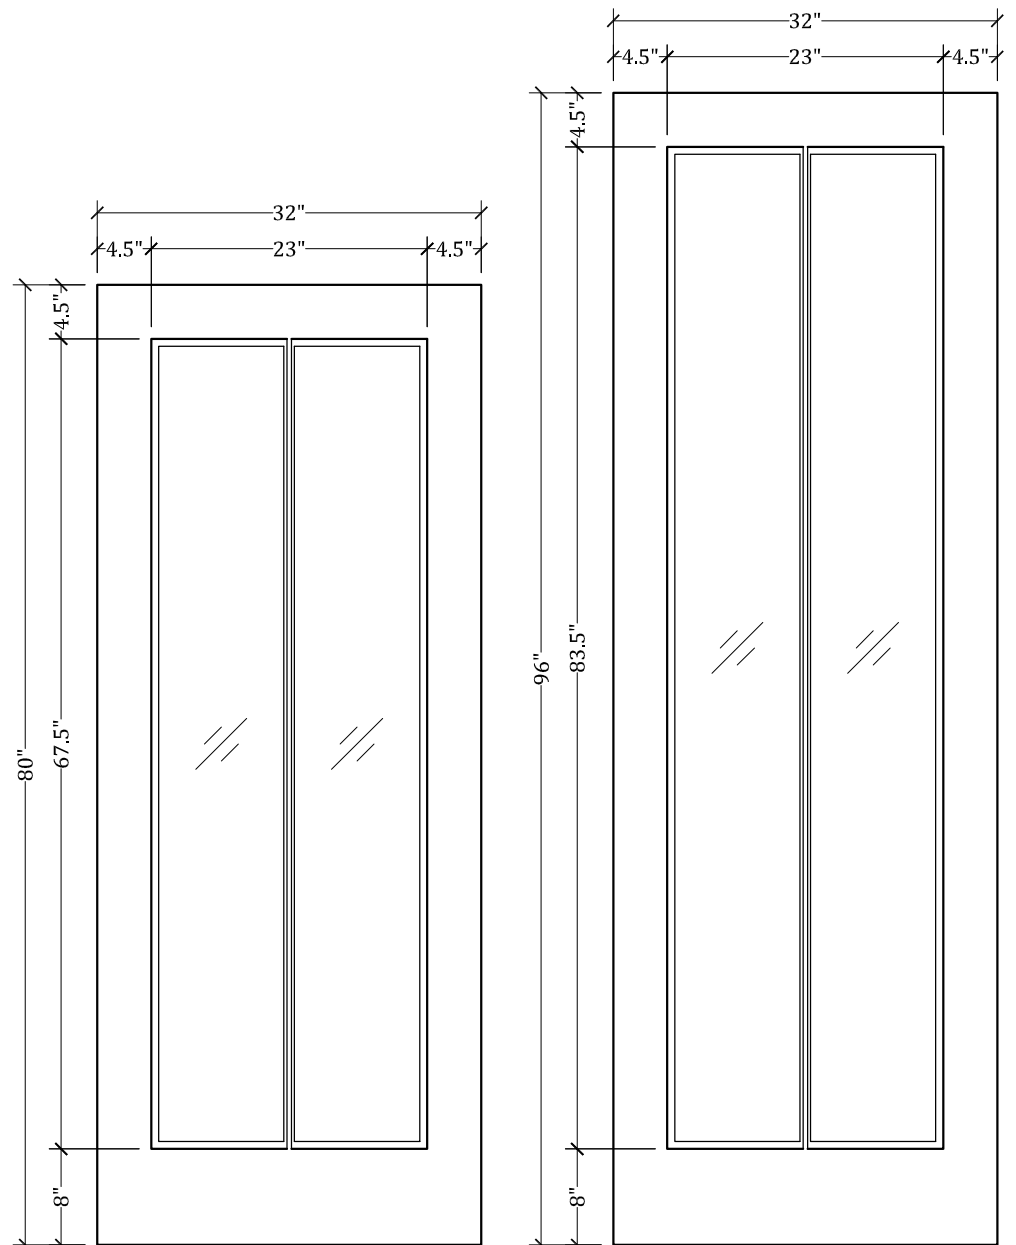

*CC200 Full View Door (2w X 1h)*

*Available in 4 Different Heights: 80", 84", 90" & 96"*

*Available in Multiple Widths: Ranging From 12" to 42"*

*Available with:*

- Cope/Stick Construction
- Dado Construction
- Raised or Flat Panels
- Raised/Applied Moldings
- 5 1/2" Stiles Available