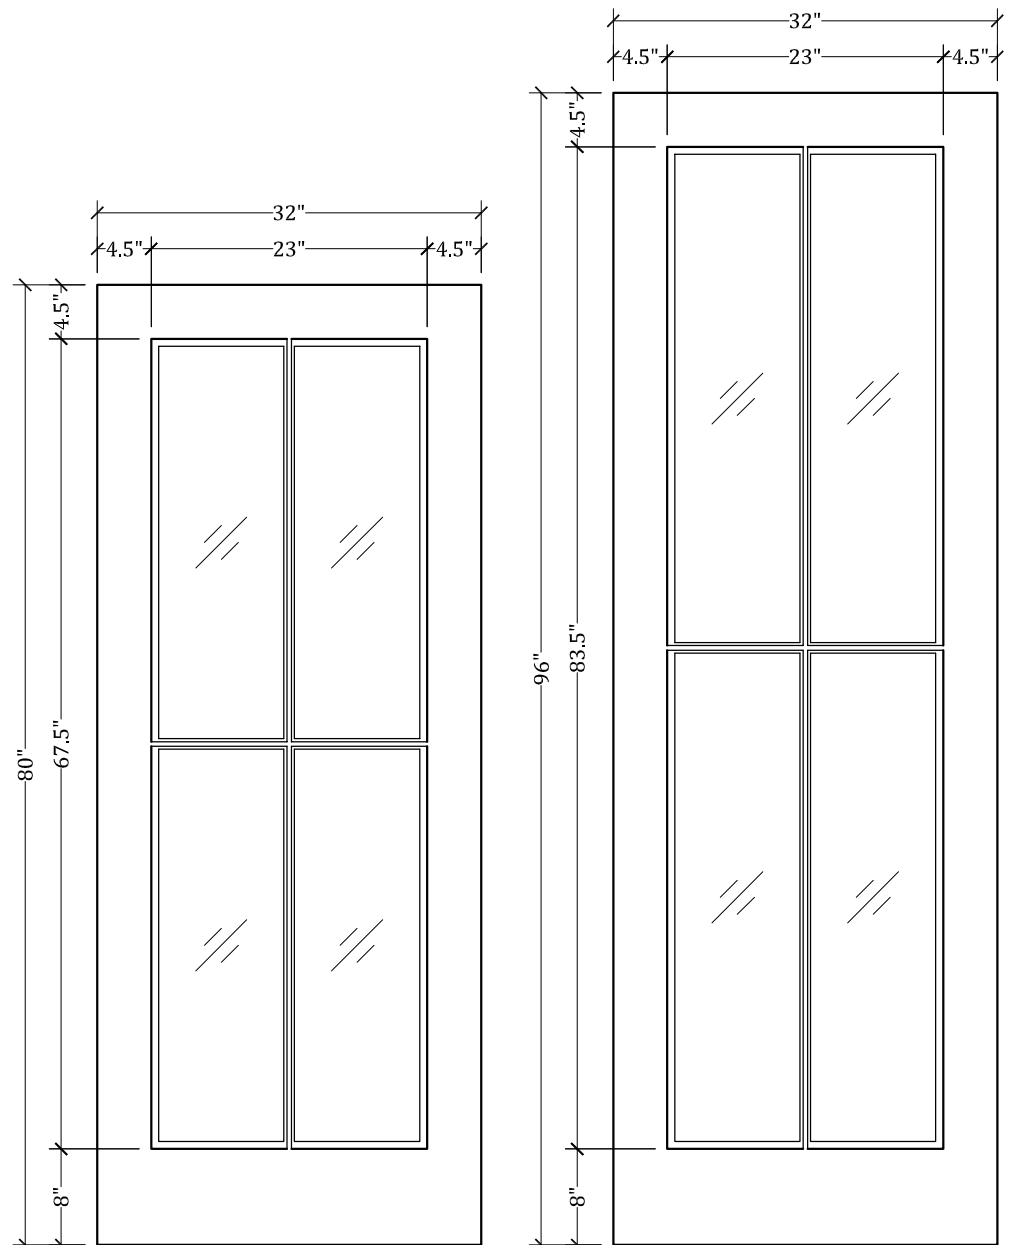

*CC200 Full View Door (2w X 2h)*

*Available in 4 Different Heights: 80", 84", 90" & 96"*

*Available in Multiple Widths: Ranging From 12" to 42"*

*Available with:*

- Cope/Stick Construction
- Dado Construction
- Raised or Flat Panels
- Raised/Applied Moldings
- 5 1/2" Stiles Available