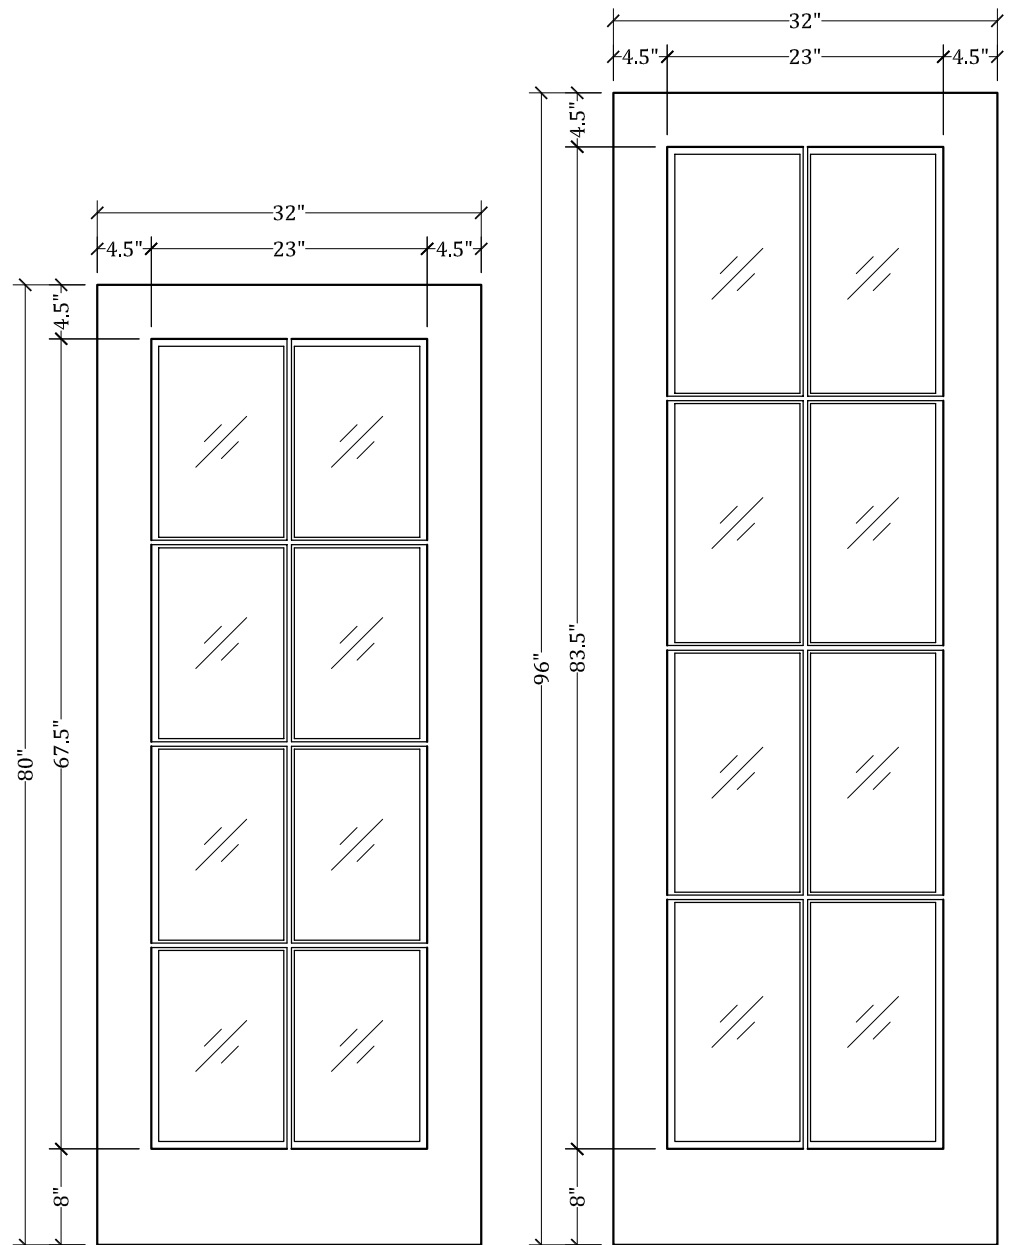

CC200 Full View Door (2w X 4h)

Available in 4 Different Heights: 80", 84", 90" & 96"

Available in Multiple Widths: Ranging From 12" to 42"

Available with:

- Cope/Stick Construction
- Dado Construction
- Raised or Flat Panels
- Raised/Applied Moldings
- 5 1/2" Stiles Available