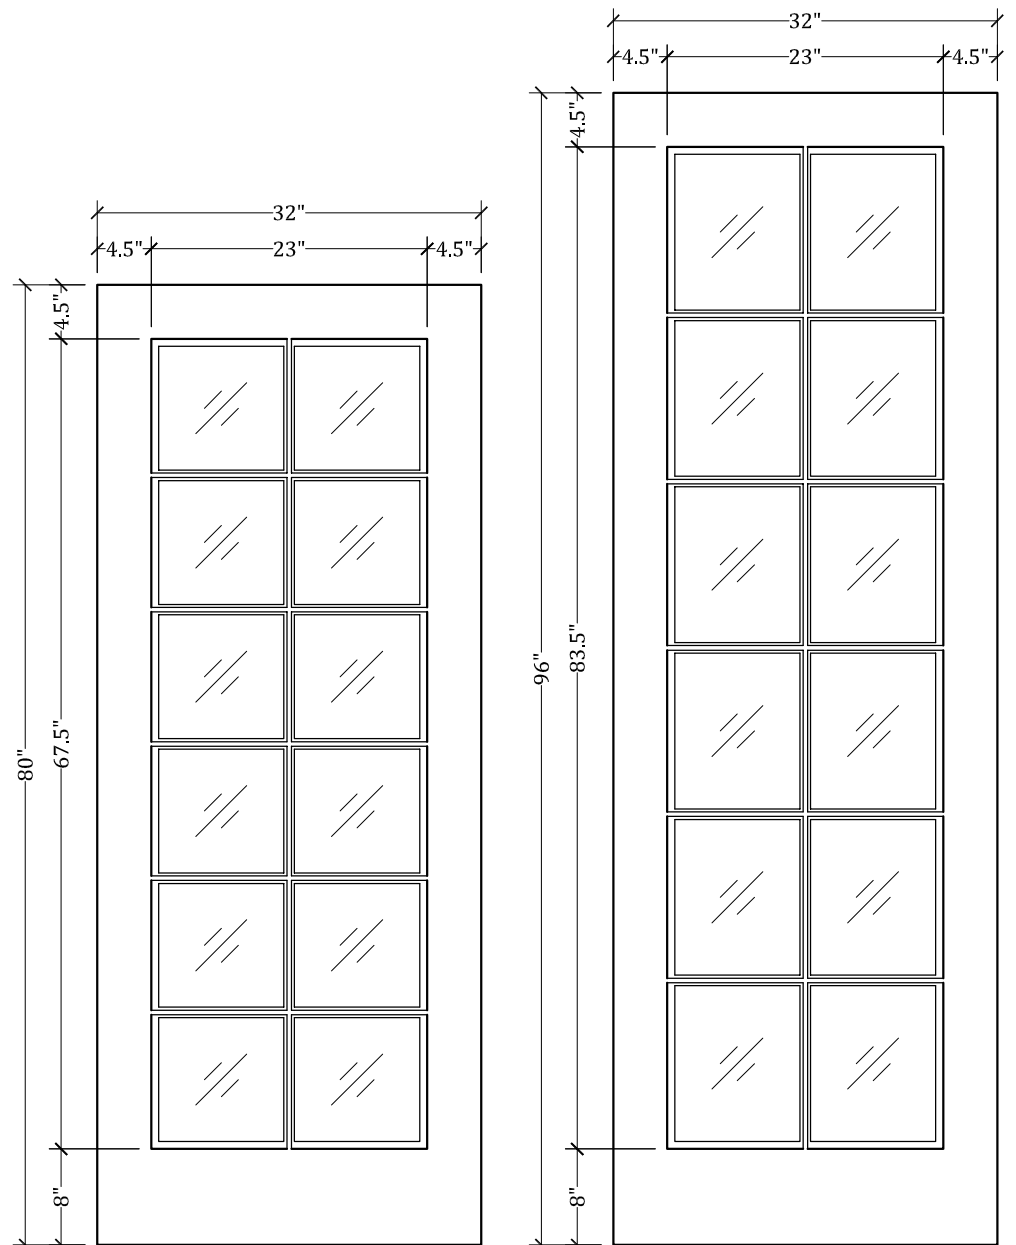

CC200 Full View Door (2w X 6h)

Available in 4 Different Heights: 80", 84", 90" & 96"

Available in Multiple Widths: Ranging From 12" to 42"

Available with:

- Cope/Stick Construction
- Dado Construction
- Raised or Flat Panels
- Raised/Applied Moldings
- 5 1/2" Stiles Available