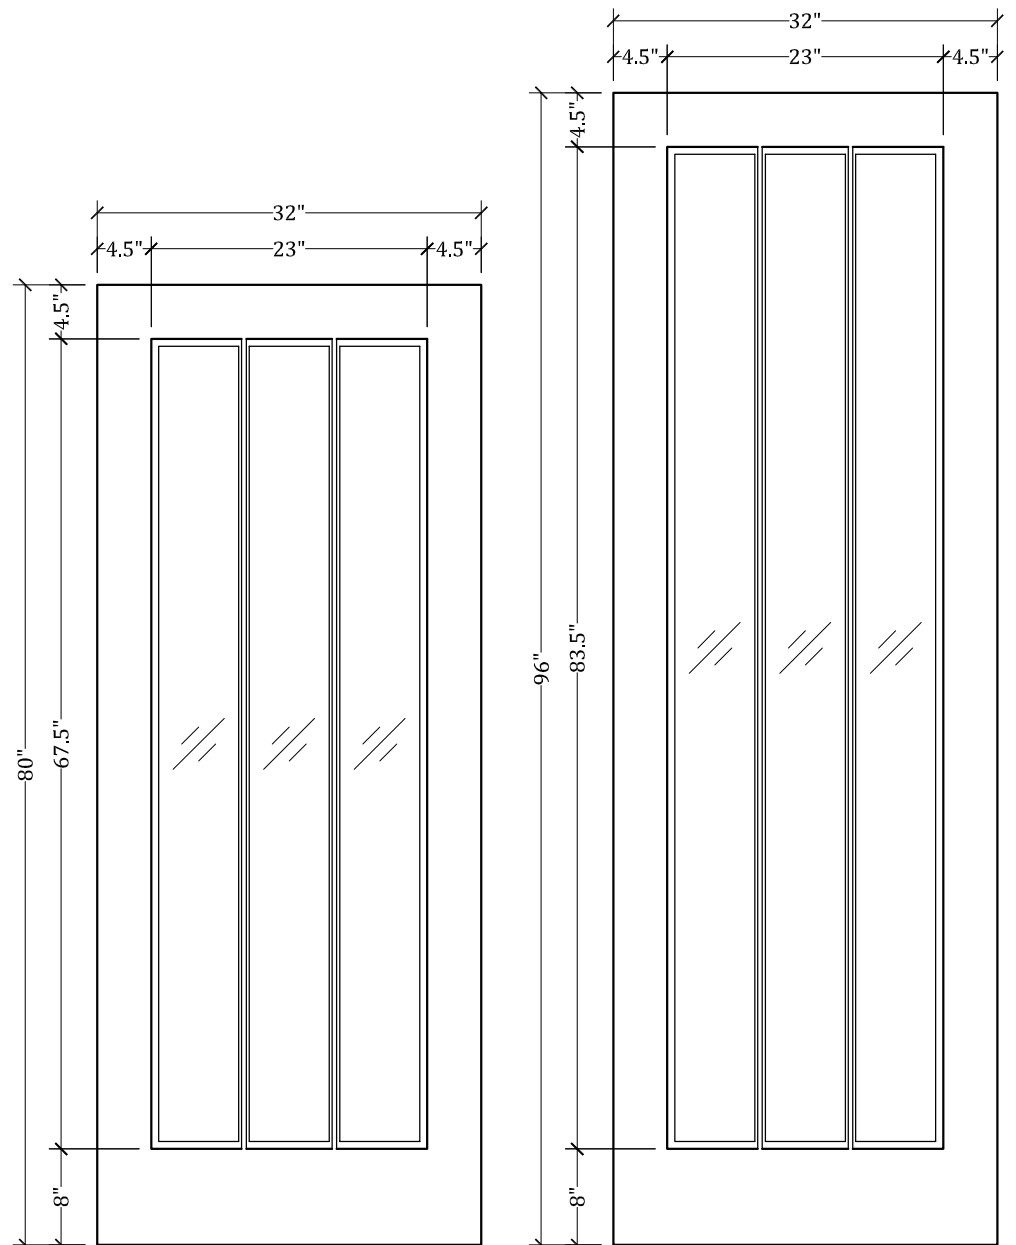

*CC200 Full View Door (3w X 1h)*

*Available in 4 Different Heights: 80", 84", 90" & 96"*

*Available in Multiple Widths: Ranging From 12" to 42"*

*Available with:*

- Cope/Stick Construction
- Dado Construction
- Raised or Flat Panels
- Raised/Applied Moldings
- 5 1/2" Stiles Available