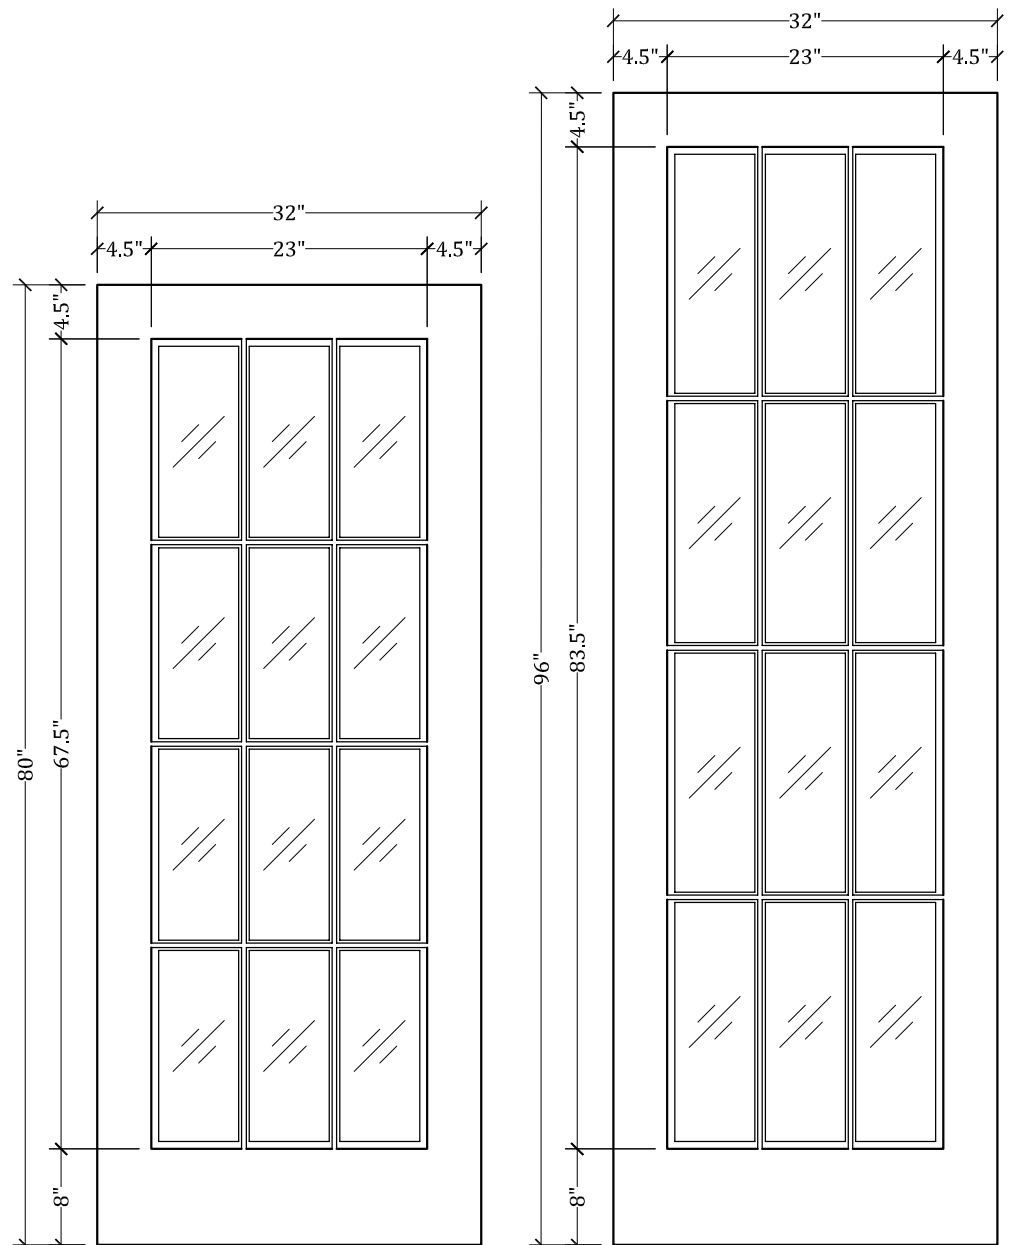

*CC200 Full View Door (3w X 4h)*

*Available in 4 Different Heights: 80", 84", 90" & 96"*

*Available in Multiple Widths: Ranging From 12" to 42"*

**Available with:**

- Cope/Stick Construction
- Dado Construction
- Raised or Flat Panels
- Raised/Applied Moldings
- 5 1/2" Stiles Available