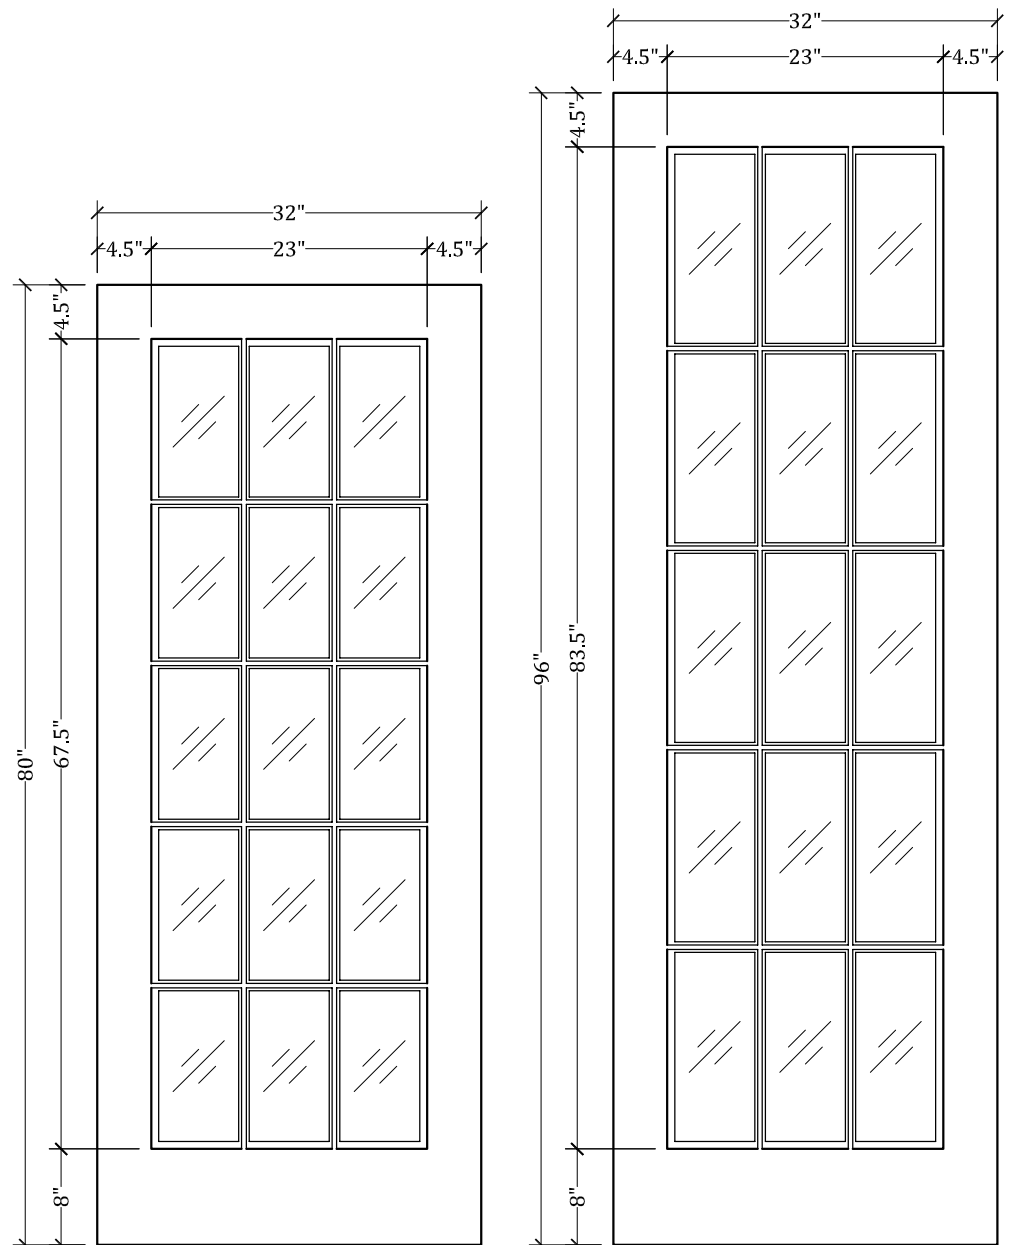

*CC200 Full View Door (3w X 5h)*

*Available in 4 Different Heights: 80", 84", 90" & 96"*

*Available in Multiple Widths: Ranging From 12" to 42"*

**Available with:**

- Cope/Stick Construction
- Dado Construction
- Raised or Flat Panels
- Raised/Applied Moldings
- 5 1/2" Stiles Available