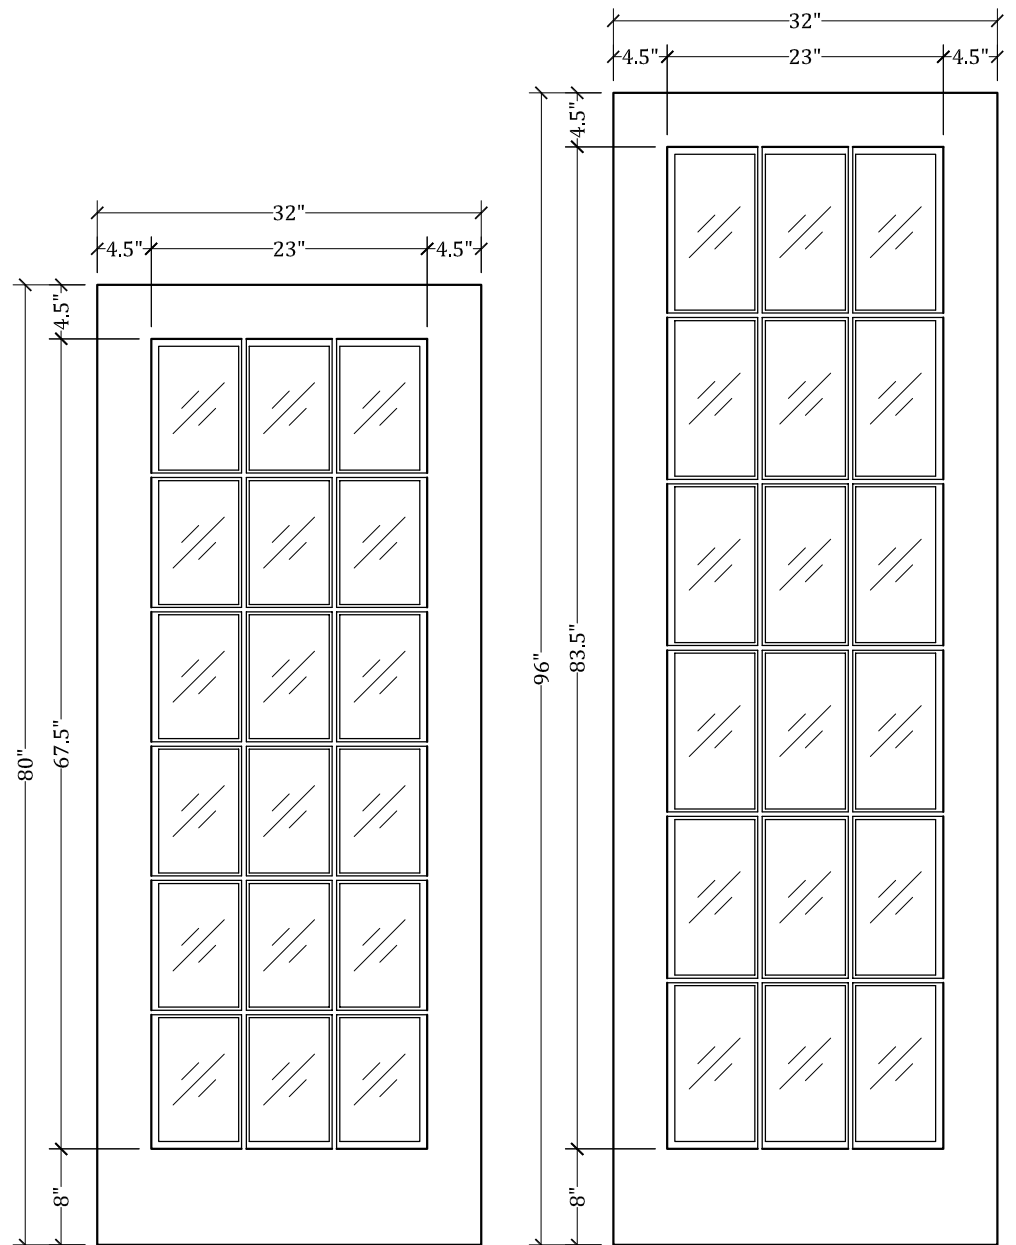

*CC200 Full View Door (3w X 6h)*

*Available in 4 Different Heights: 80", 84", 90" & 96"*

*Available in Multiple Widths: Ranging From 12" to 42"*

*Available with:*

- Cope/Stick Construction
- Dado Construction
- Raised or Flat Panels
- Raised/Applied Moldings
- 5 1/2" Stiles Available