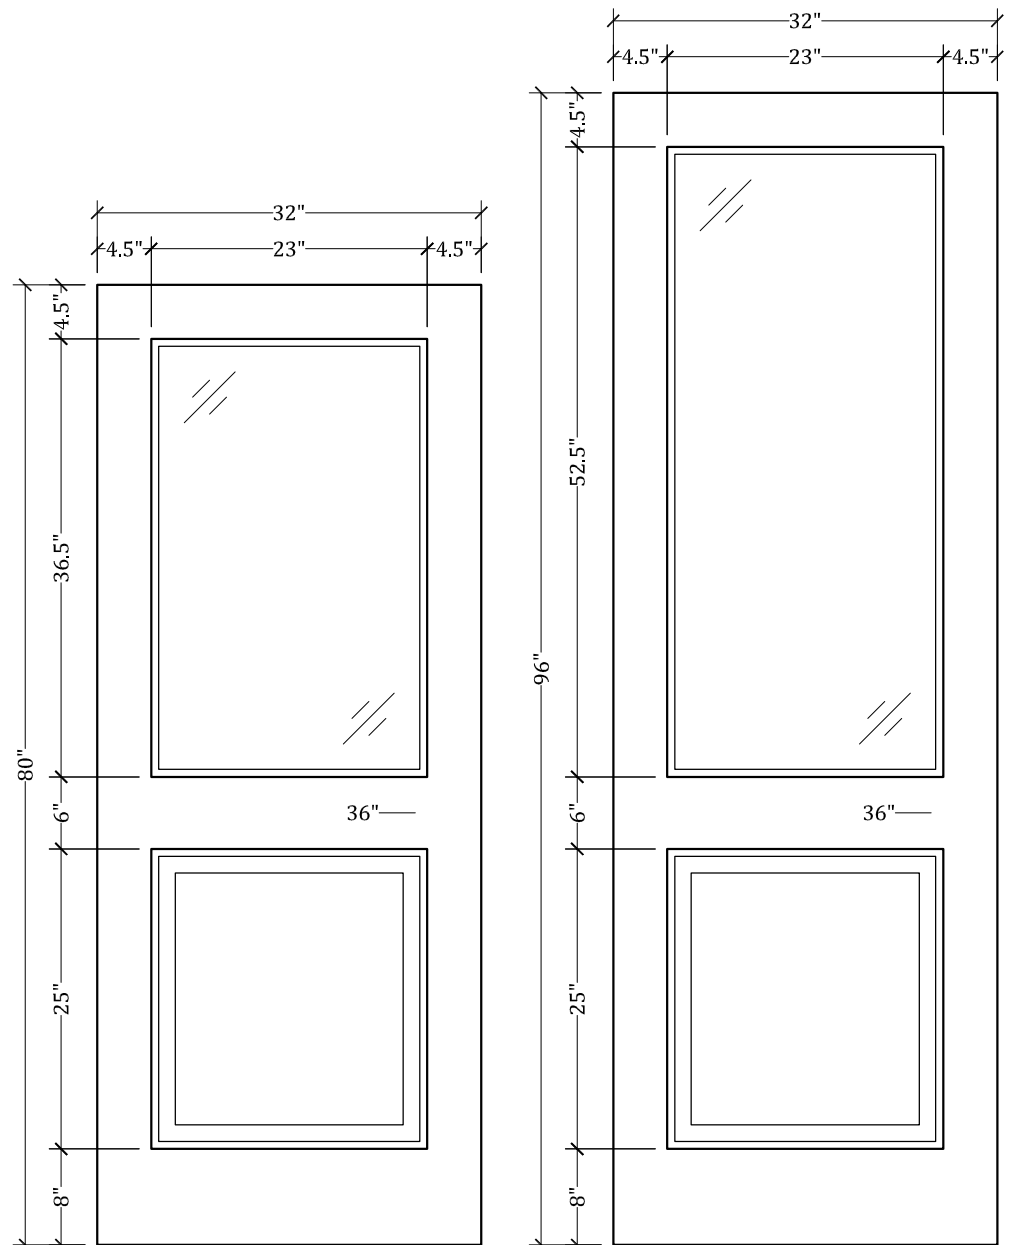

CC205 Lite Over Panel (Square Top/Square Glass)

Available in 4 Different Heights: 80", 84", 90" & 96"

Available in Multiple Widths: Ranging From 12" to 42"

Available with:

- Cope/Stick Construction
- Dado Construction
- Raised or Flat Panels
- Raised/Applied Moldings
- 5 1/2" Stiles Available