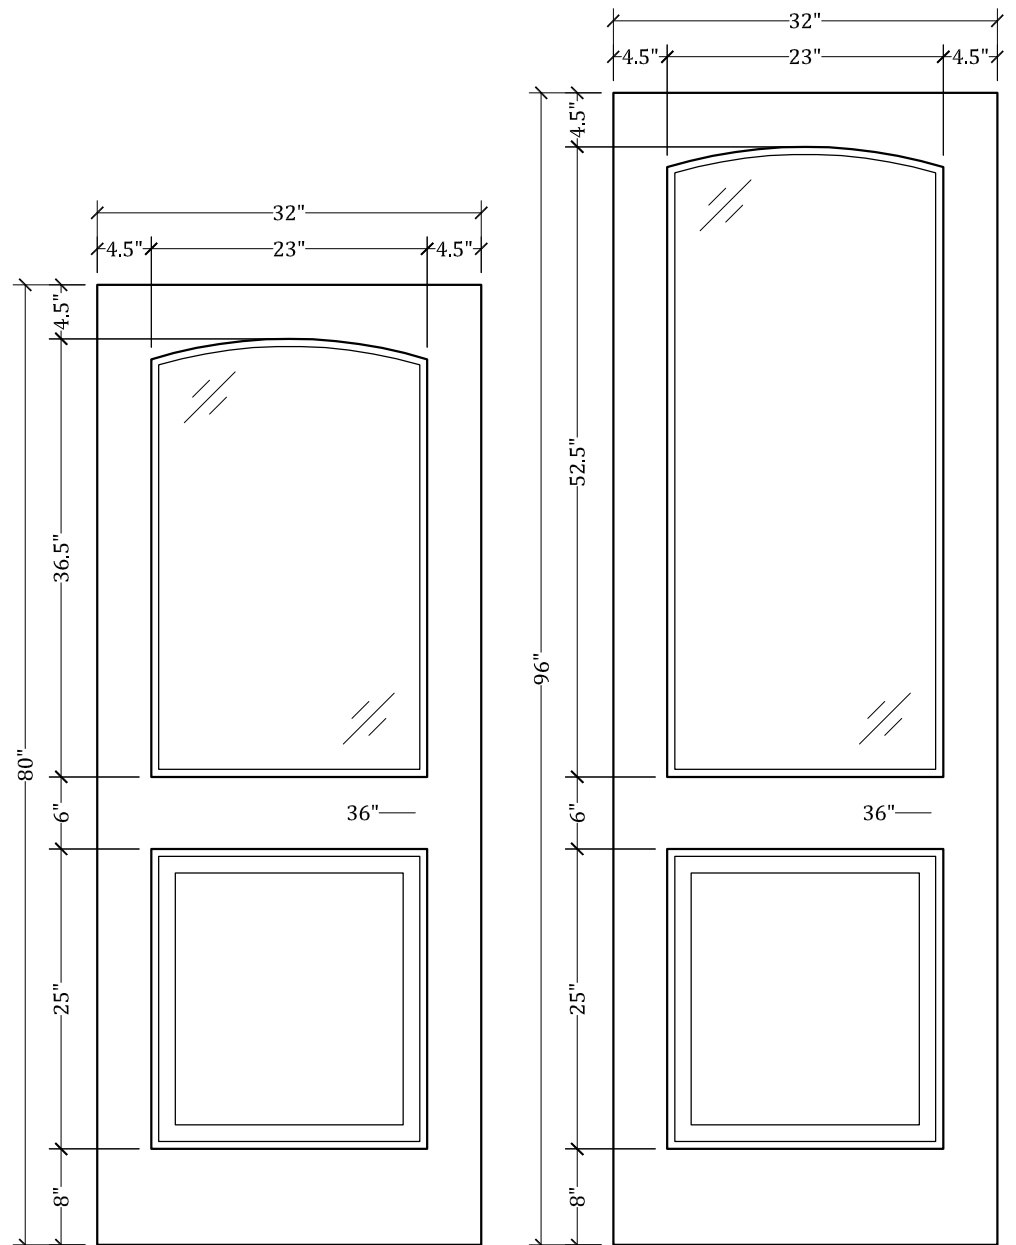

CC205.1 Lite Over Panel (Square Top/Arch Glass)

Available in 4 Different Heights: 80", 84", 90" & 96"

Available in Multiple Widths: Ranging From 12" to 42"

Available with:

- Cope/Stick Construction
- Dado Construction
- Raised or Flat Panels
- Raised/Applied Moldings
- 5 1/2" Stiles Available