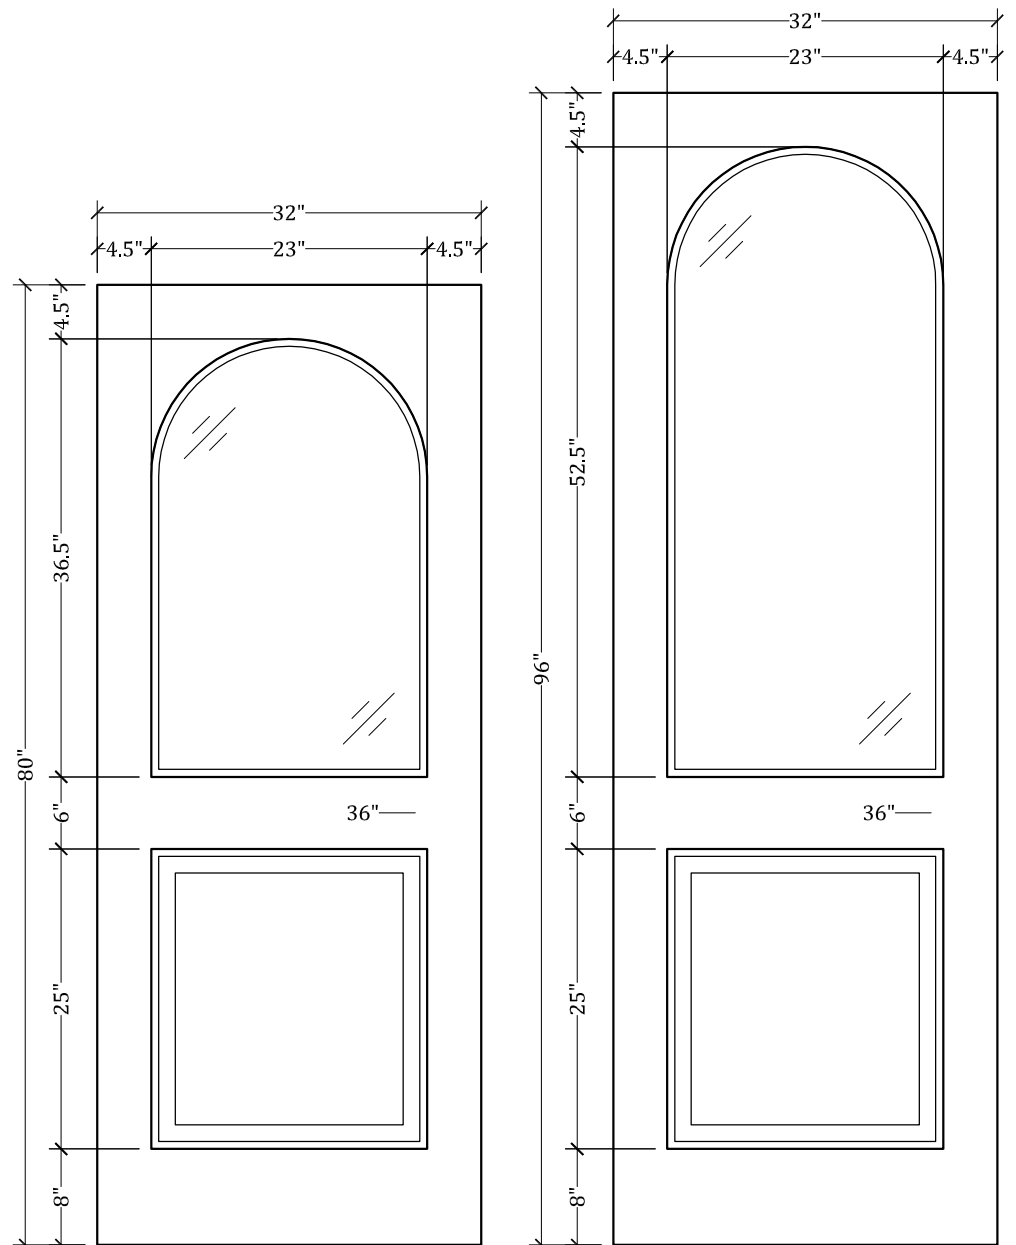

*CC205.3 Lite Over Panel (Square Top/Radius Glass)*

*Available in 4 Different Heights: 80", 84", 90" & 96"*

*Available in Multiple Widths: Ranging From 12" to 42"*

*Available with:*

- Cope/Stick Construction
- Dado Construction
- Raised or Flat Panels
- Raised/Applied Moldings
- 5 1/2" Stiles Available