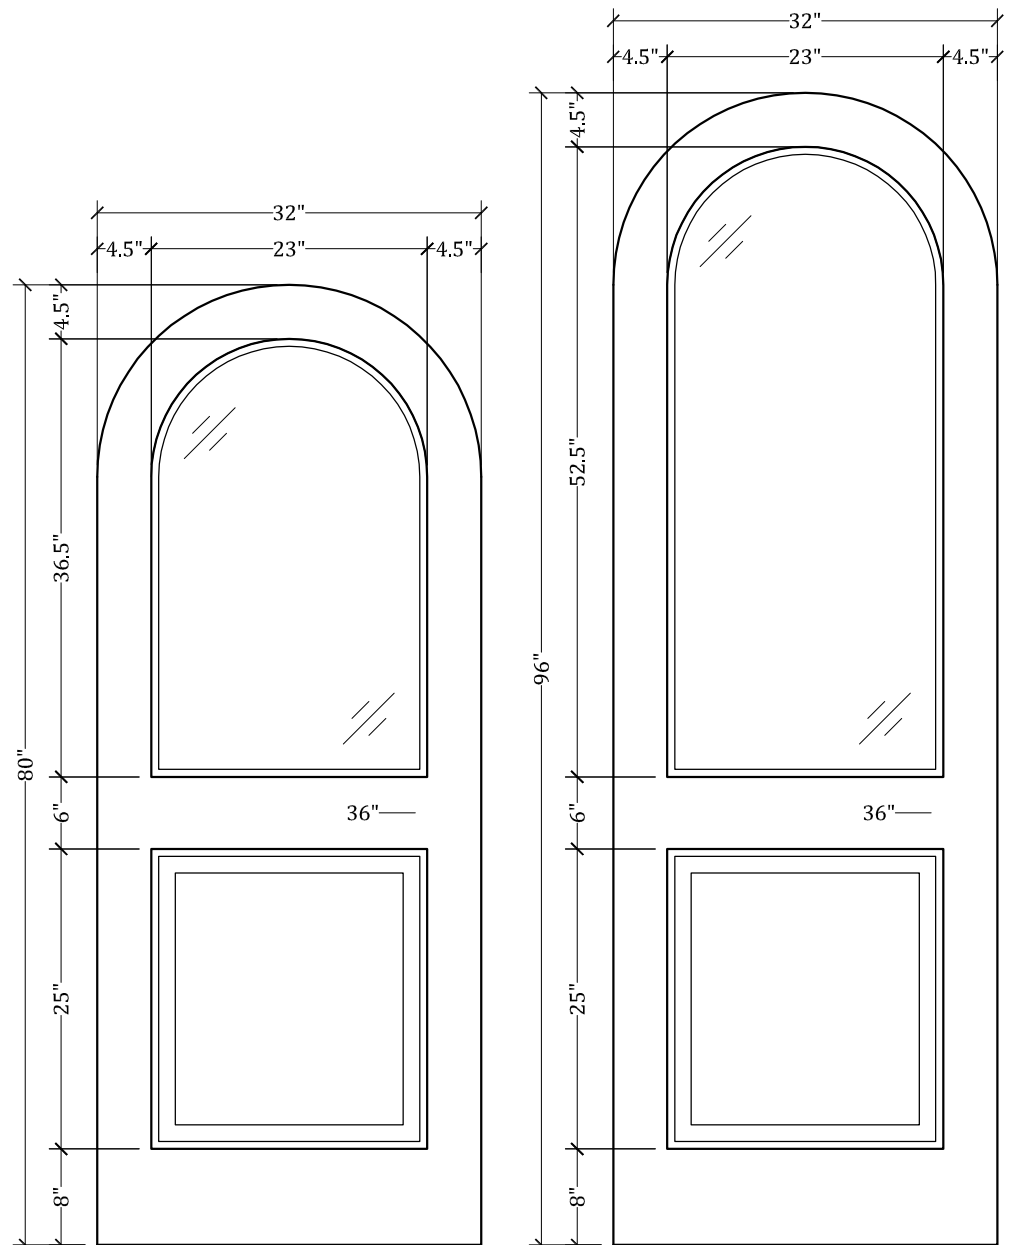

*CC205.4 Lite Over Panel (Radius Top/Radius Glass)*

*Available in 4 Different Heights: 80", 84", 90" & 96"*

*Available in Multiple Widths: Ranging From 12" to 42"*

**Available with:**

- Cope/Stick Construction
- Dado Construction
- Raised or Flat Panels
- Raised/Applied Moldings
- 5 1/2" Stiles Available